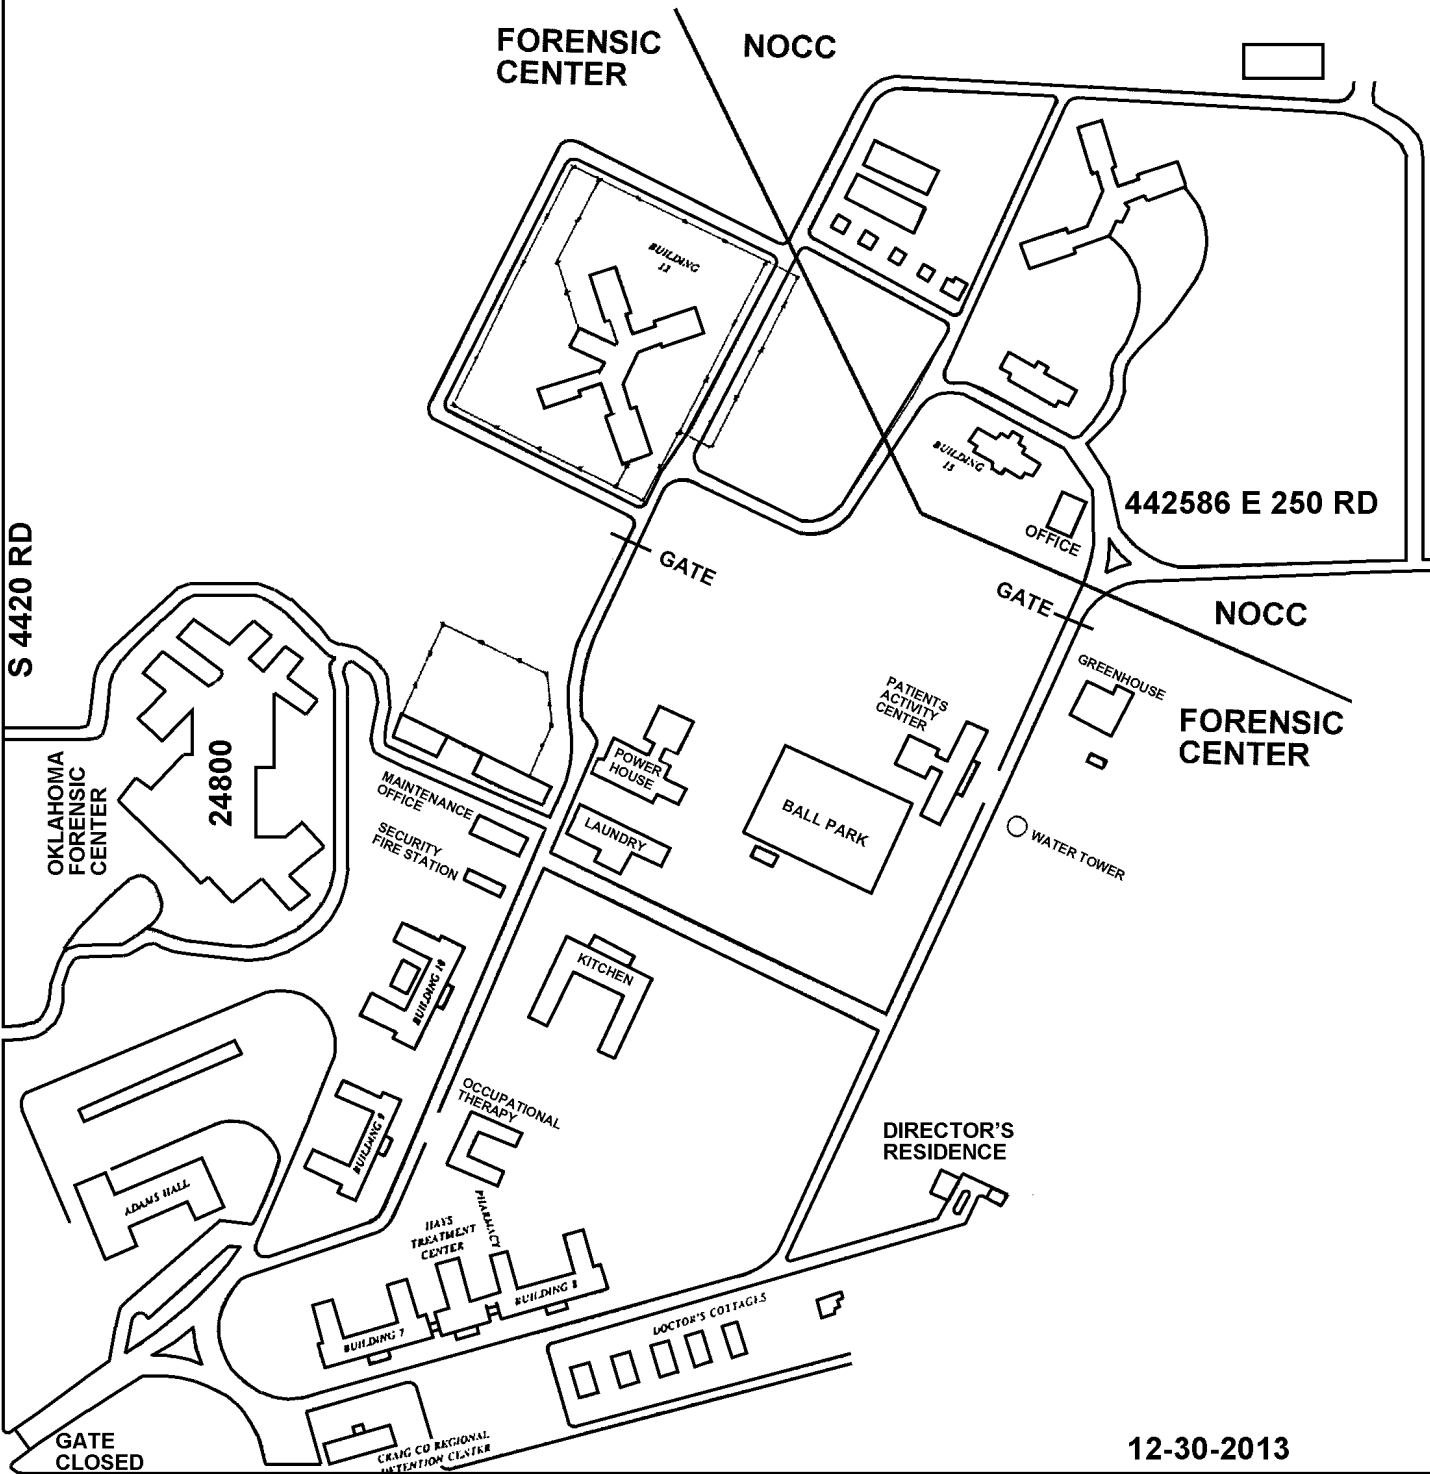

# OKLAHOMA FORENSIC CENTER NORTHEAST OKLAHOMA CORRECTION CENTER

9B

SEE PAGE 9

SEE PAGE 9

E 250 RD

SEE PAGE 9

CRAIG COUNTY E911