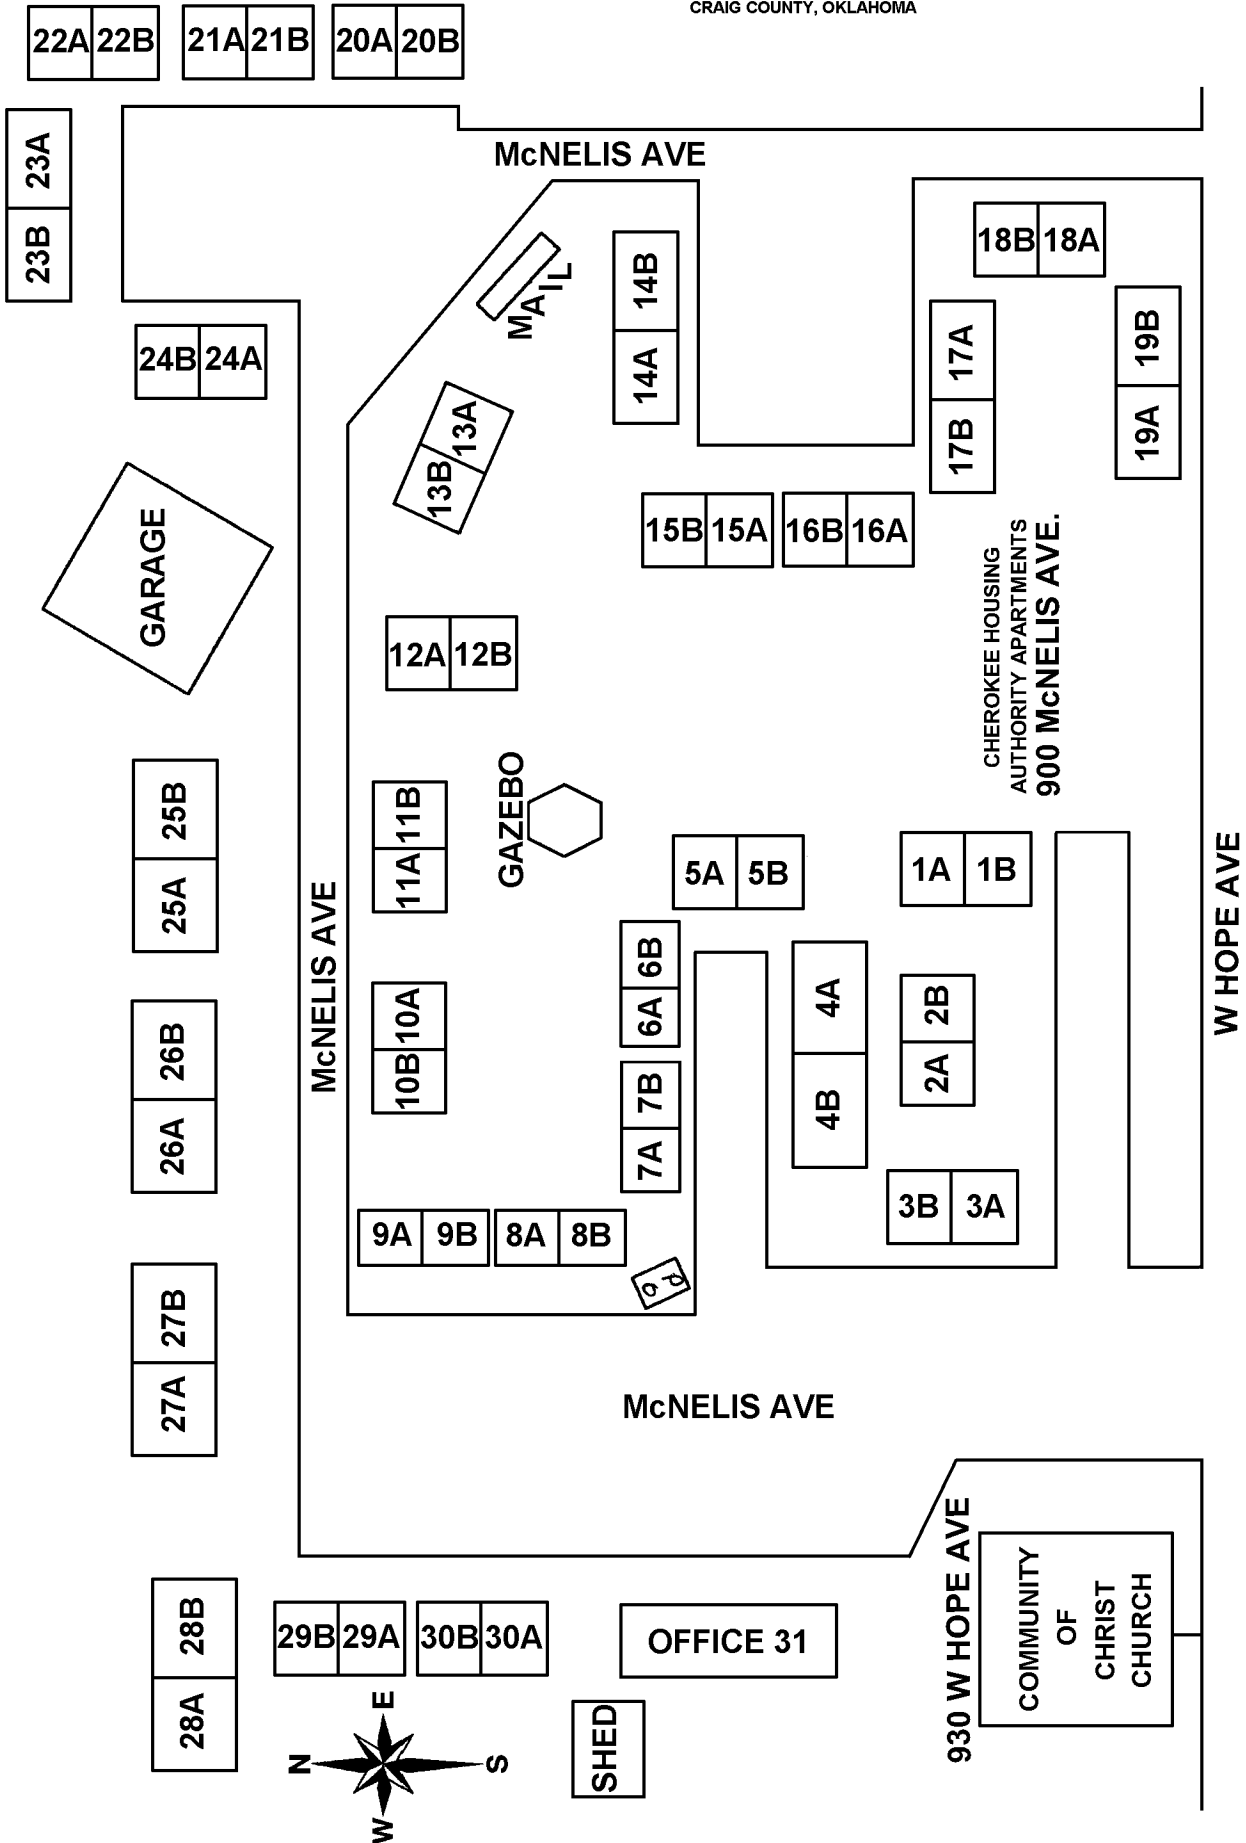

T25N - R20E

SECTION 10

CRAIG COUNTY, OKLAHOMA

9D

CRAIG COUNTY E-911

4-14-2004

REVISED 4-27-2015