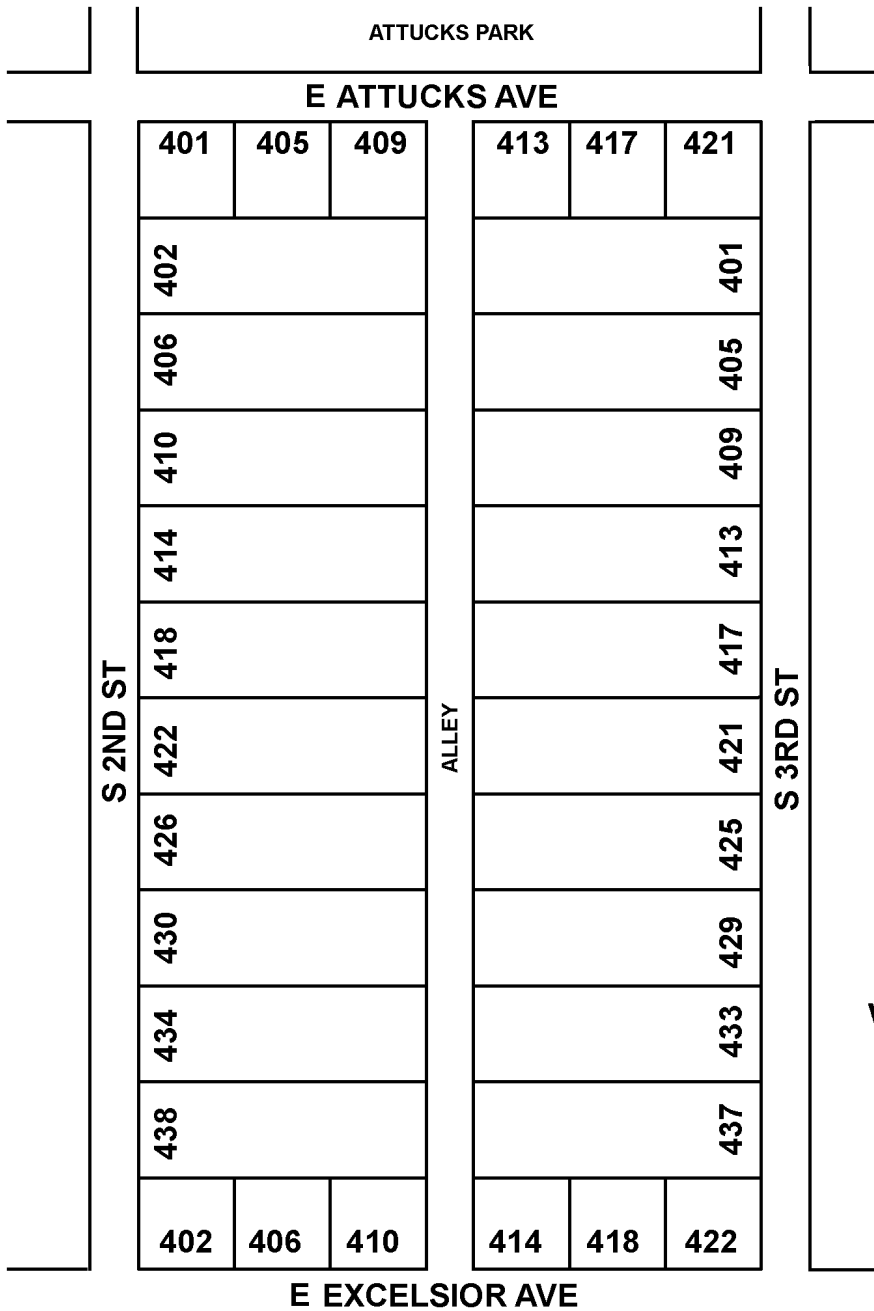

T25N - R20E
SECTION 22
 VINITA, OKLAHOMA
VINITA MOBILE HOME PARK

9J

11-20-2007
REVISED 6-26-2014
 CRAIG COUNTY E 911

CRAIG COUNTY E-911