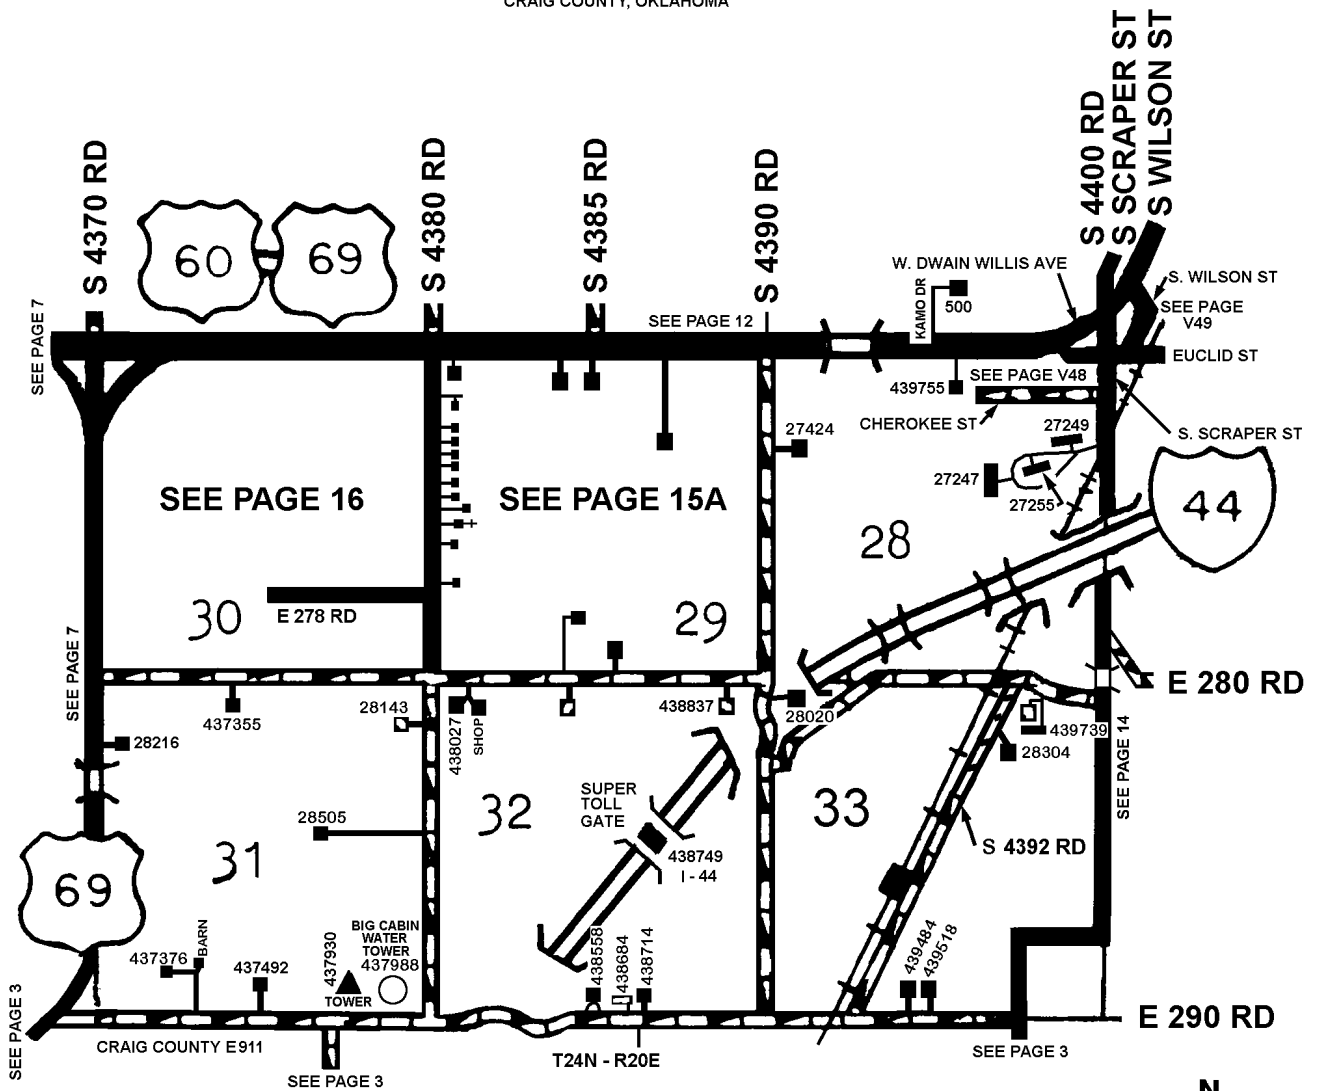

T25N - R20E
CRAIG COUNTY, OKLAHOMA

15

11-26-2001
REVISED 1-4-2017
CRAIG COUNTY E911