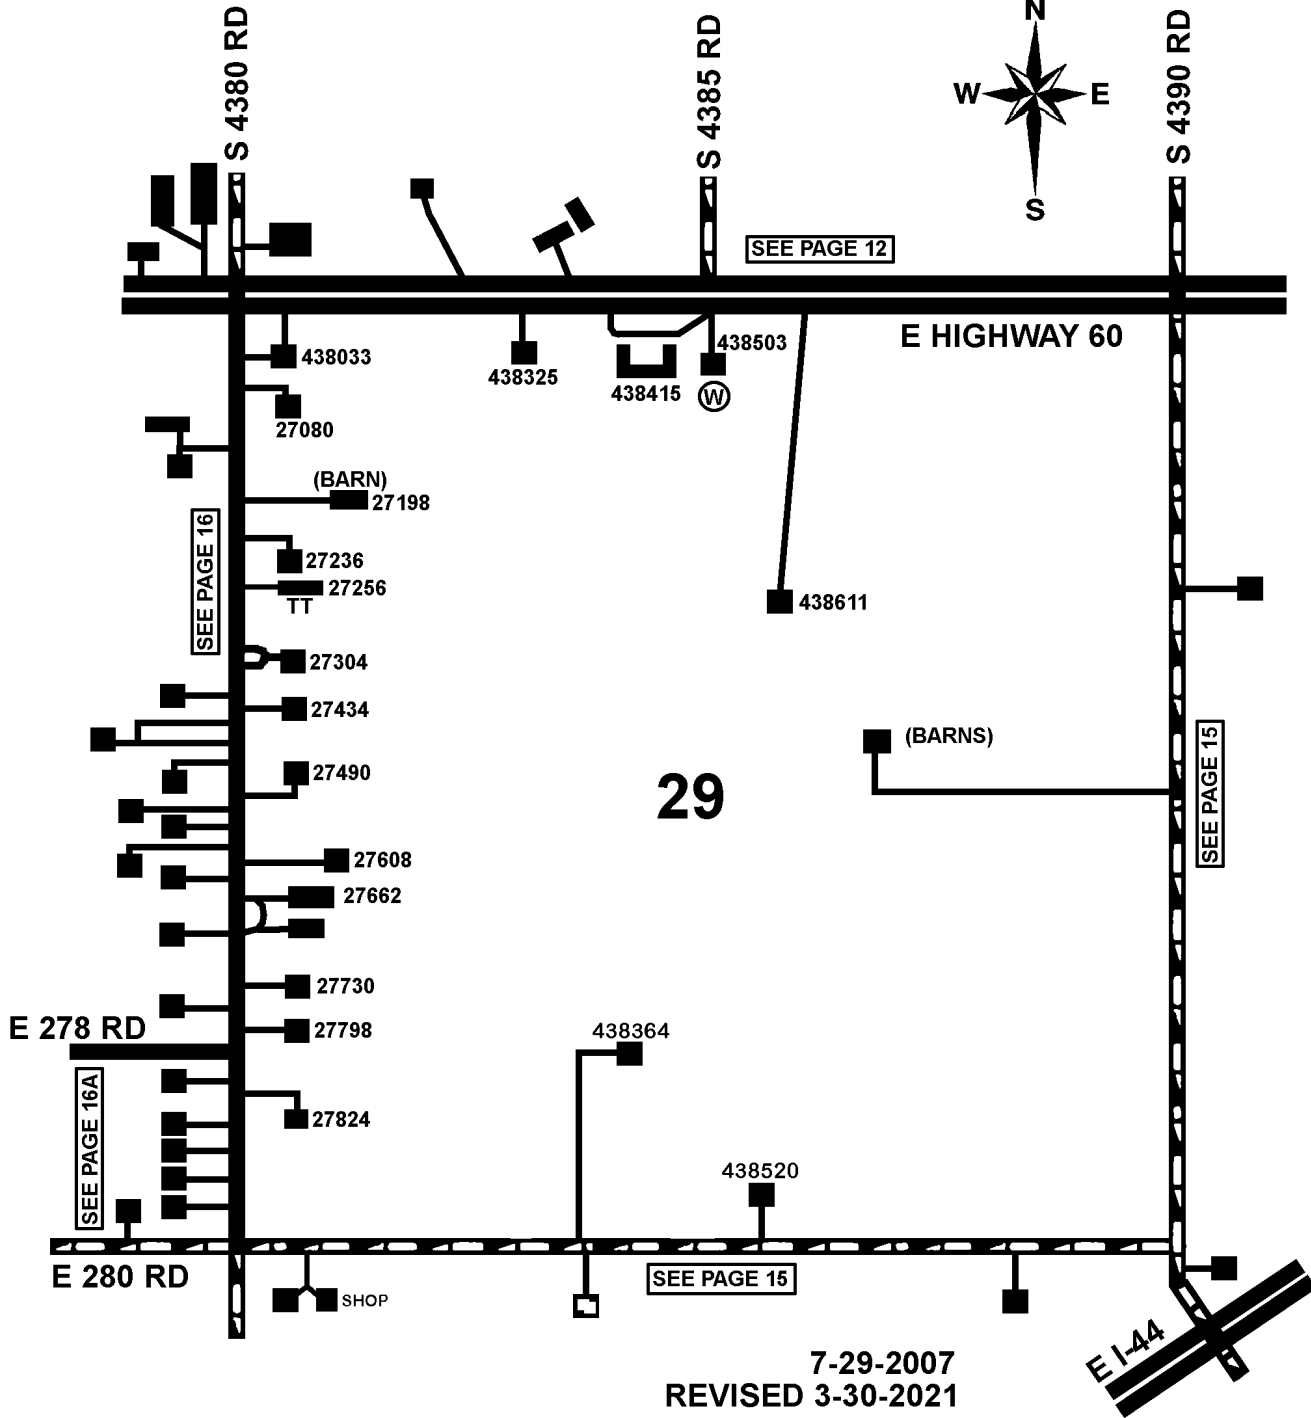

T25N - R20E
CRAIG COUNTY, OKLAHOMA
SECTION 29

15A

7-29-2007
REVISED 3-30-2021
CRAIG COUNTY E-911