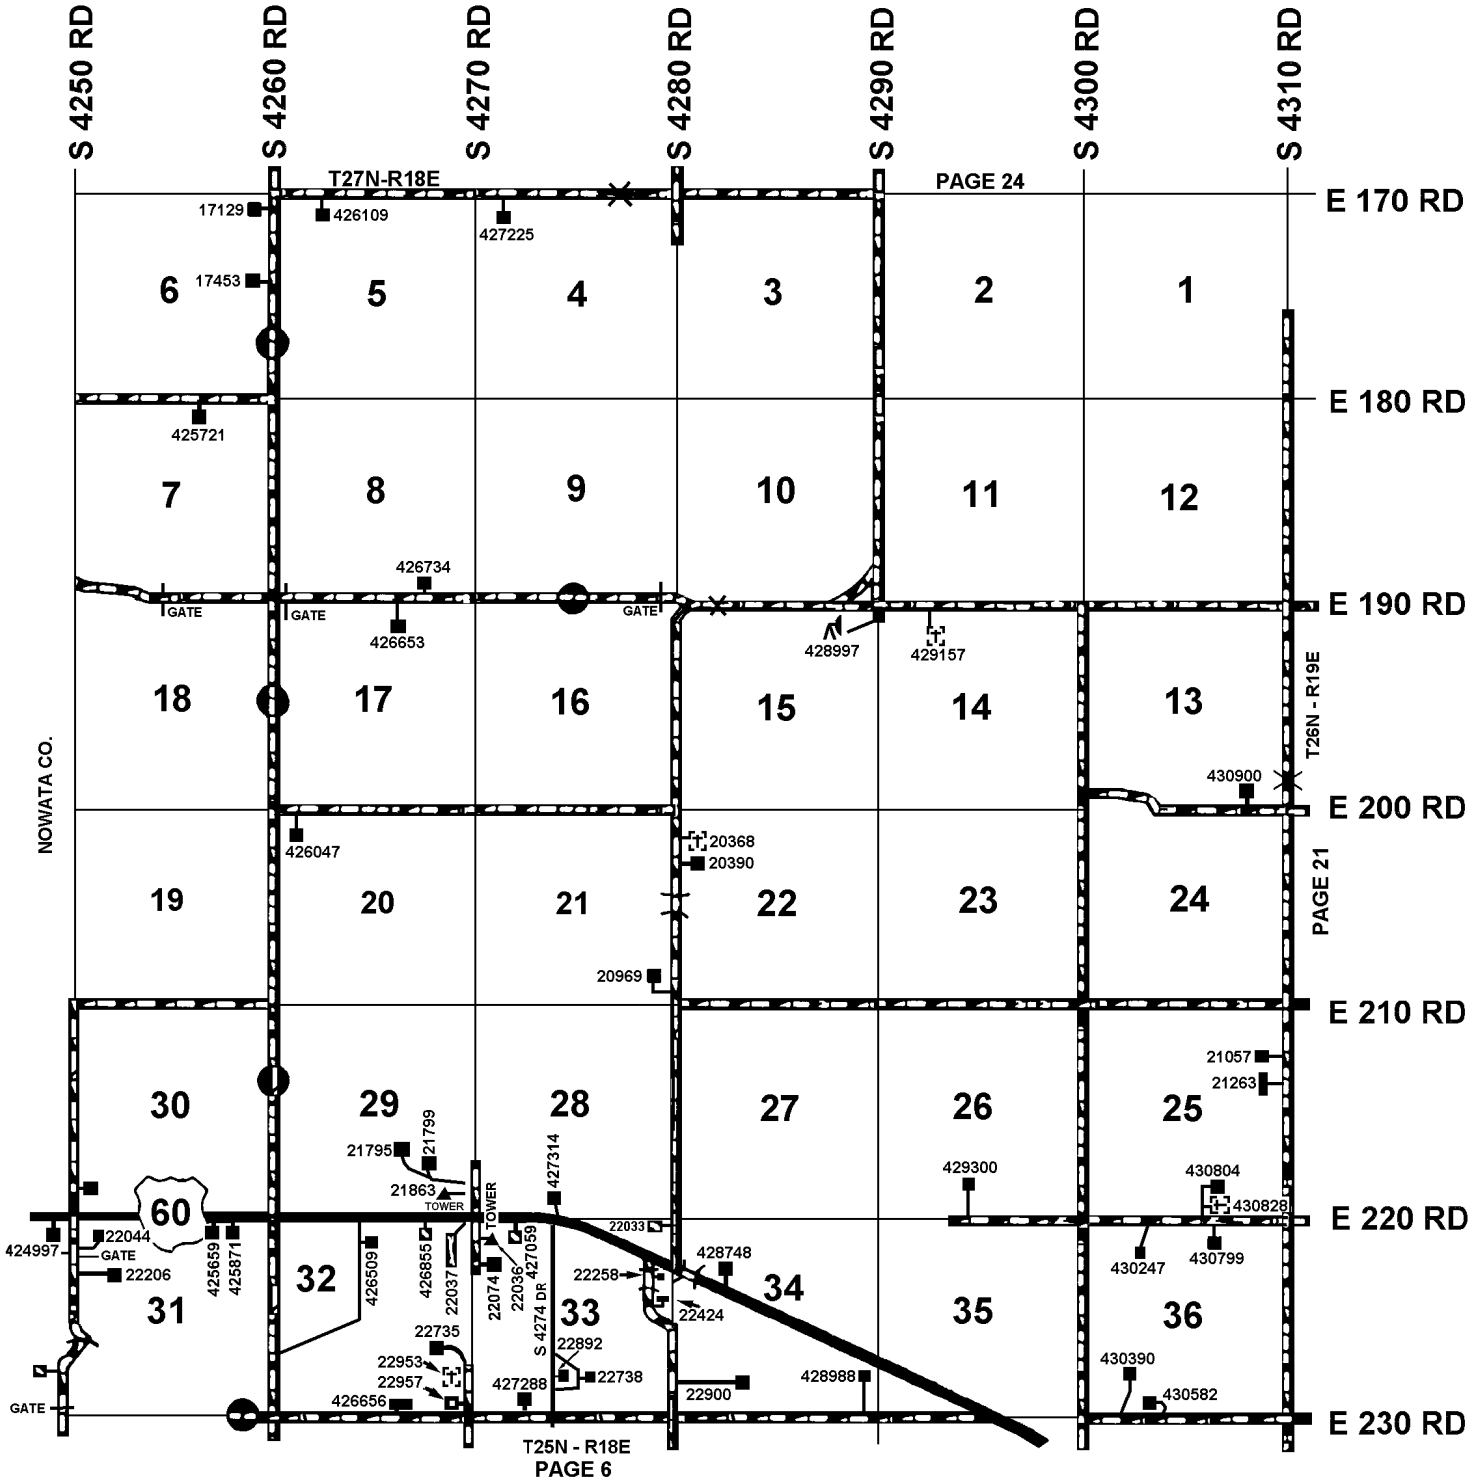

T26N-R18E

CRAIG COUNTY, OKLAHOMA

20

5-21-1994
REVISED 4-9-2021
CRAIG COUNTY E-911