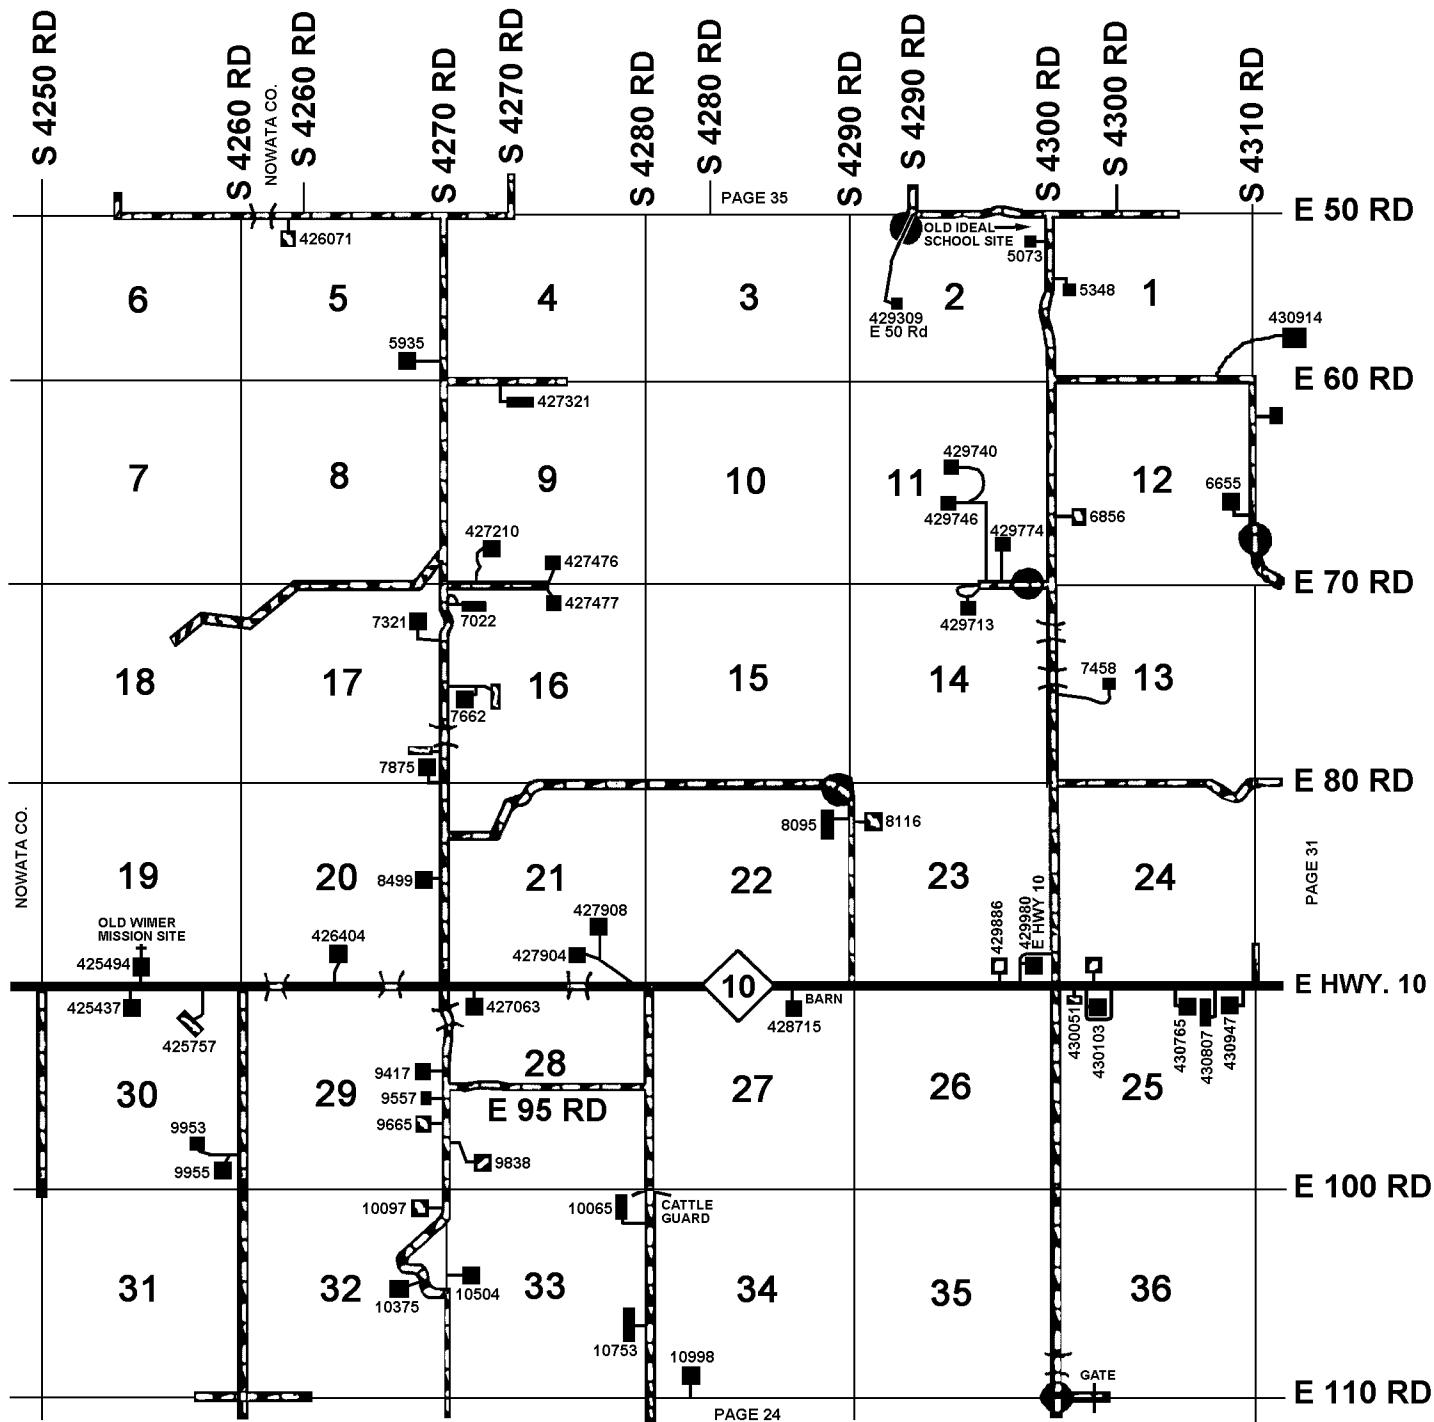

# T28N-R18E

CRAIG COUNTY, OKLAHOMA

30

12-17-2001  
REVISED 12-17-2021  
CRAIG COUNTY E-911