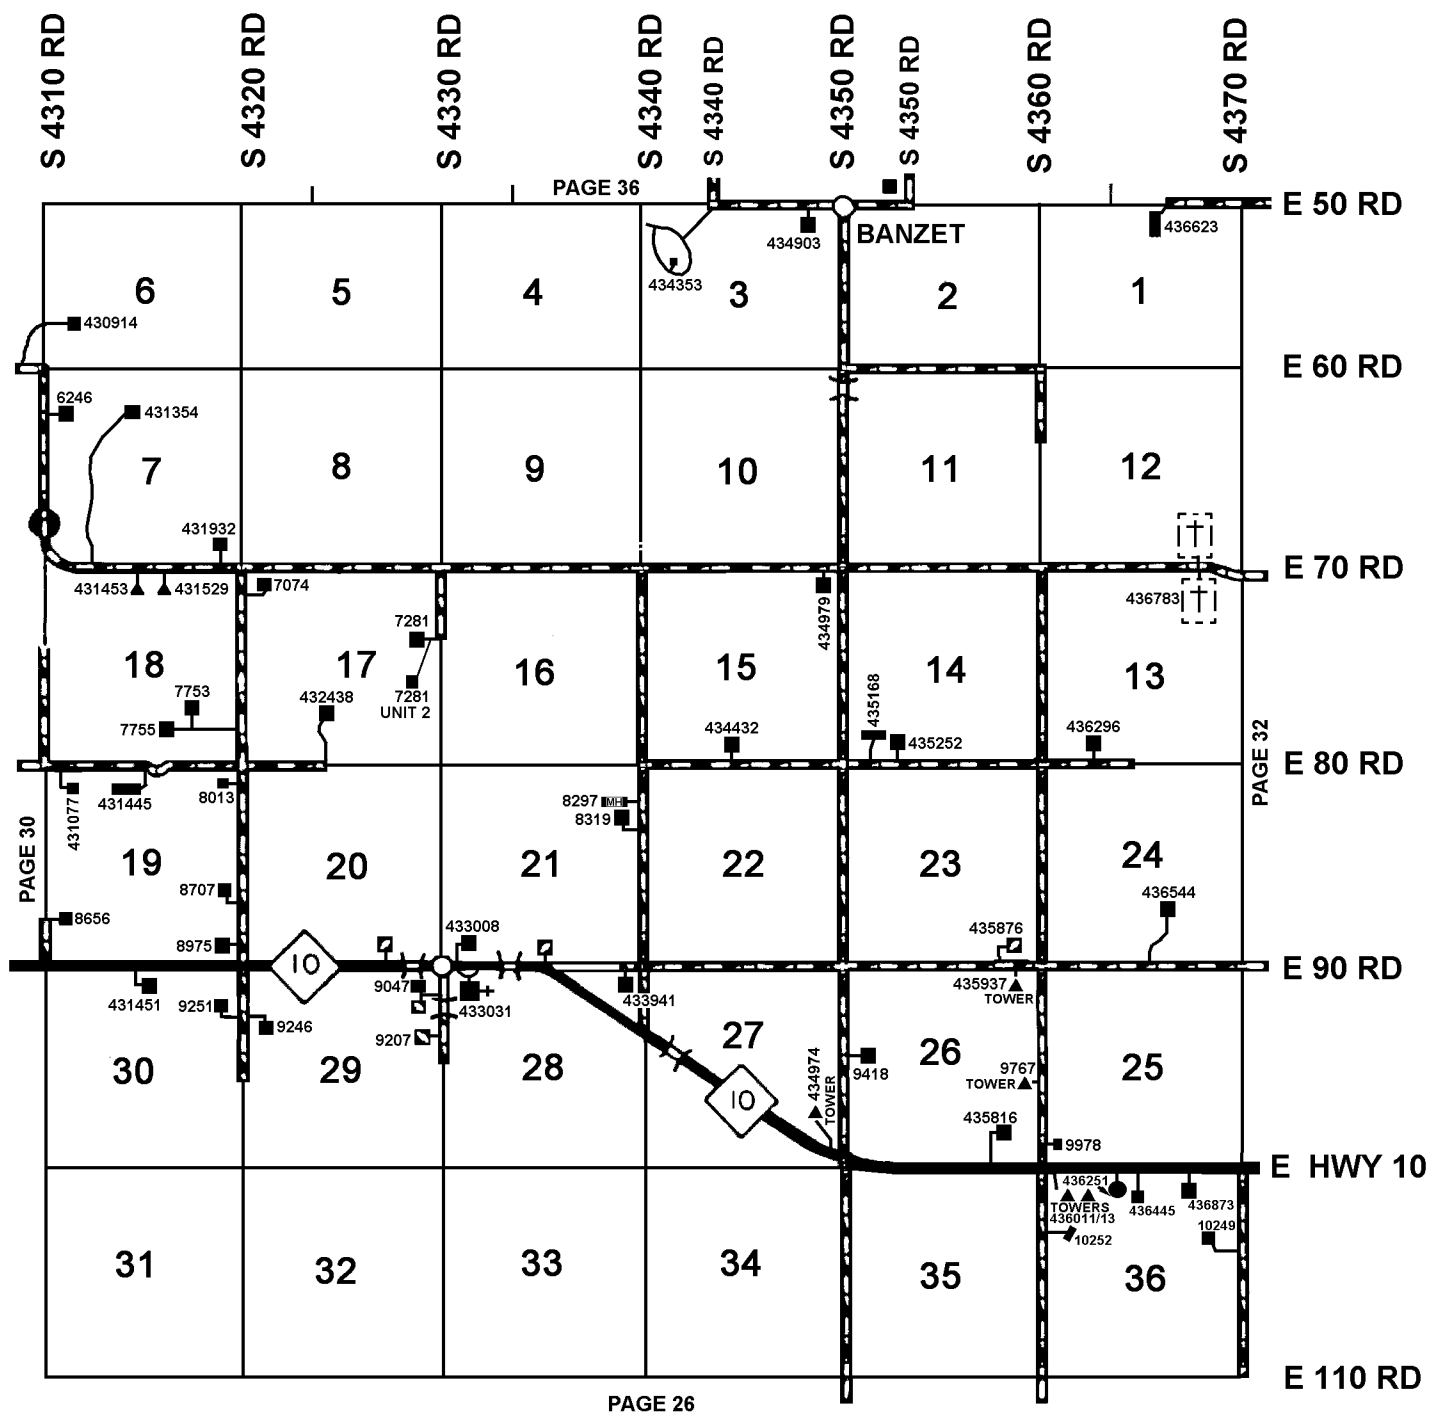

# T28N-R19E

CRAIG COUNTY, OKLAHOMA

# 31

9-5-1997  
REVISED 2-1-2023  
CRAIG COUNTY E-911