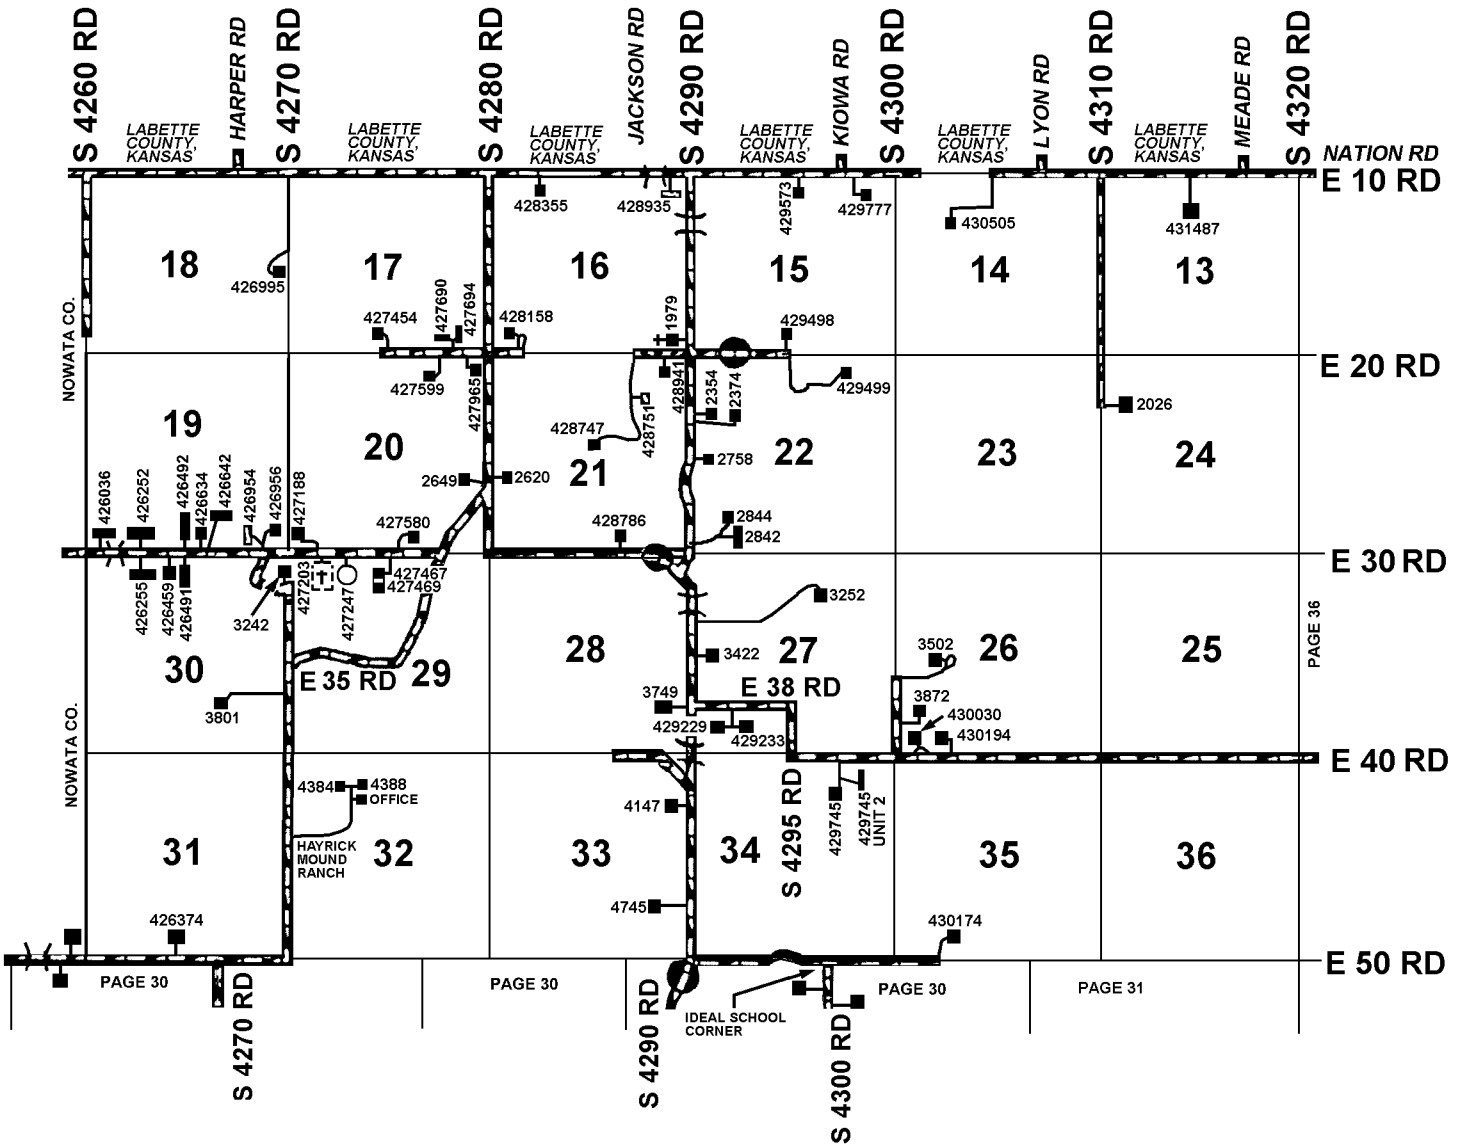

T29N-R18E

CRAIG COUNTY, OKLAHOMA

35

1-1-1998
REVISED 10-27-2022
CRAIG COUNTY E-911
**ROADS IN ITALICS
ARE KANSAS ROADS**