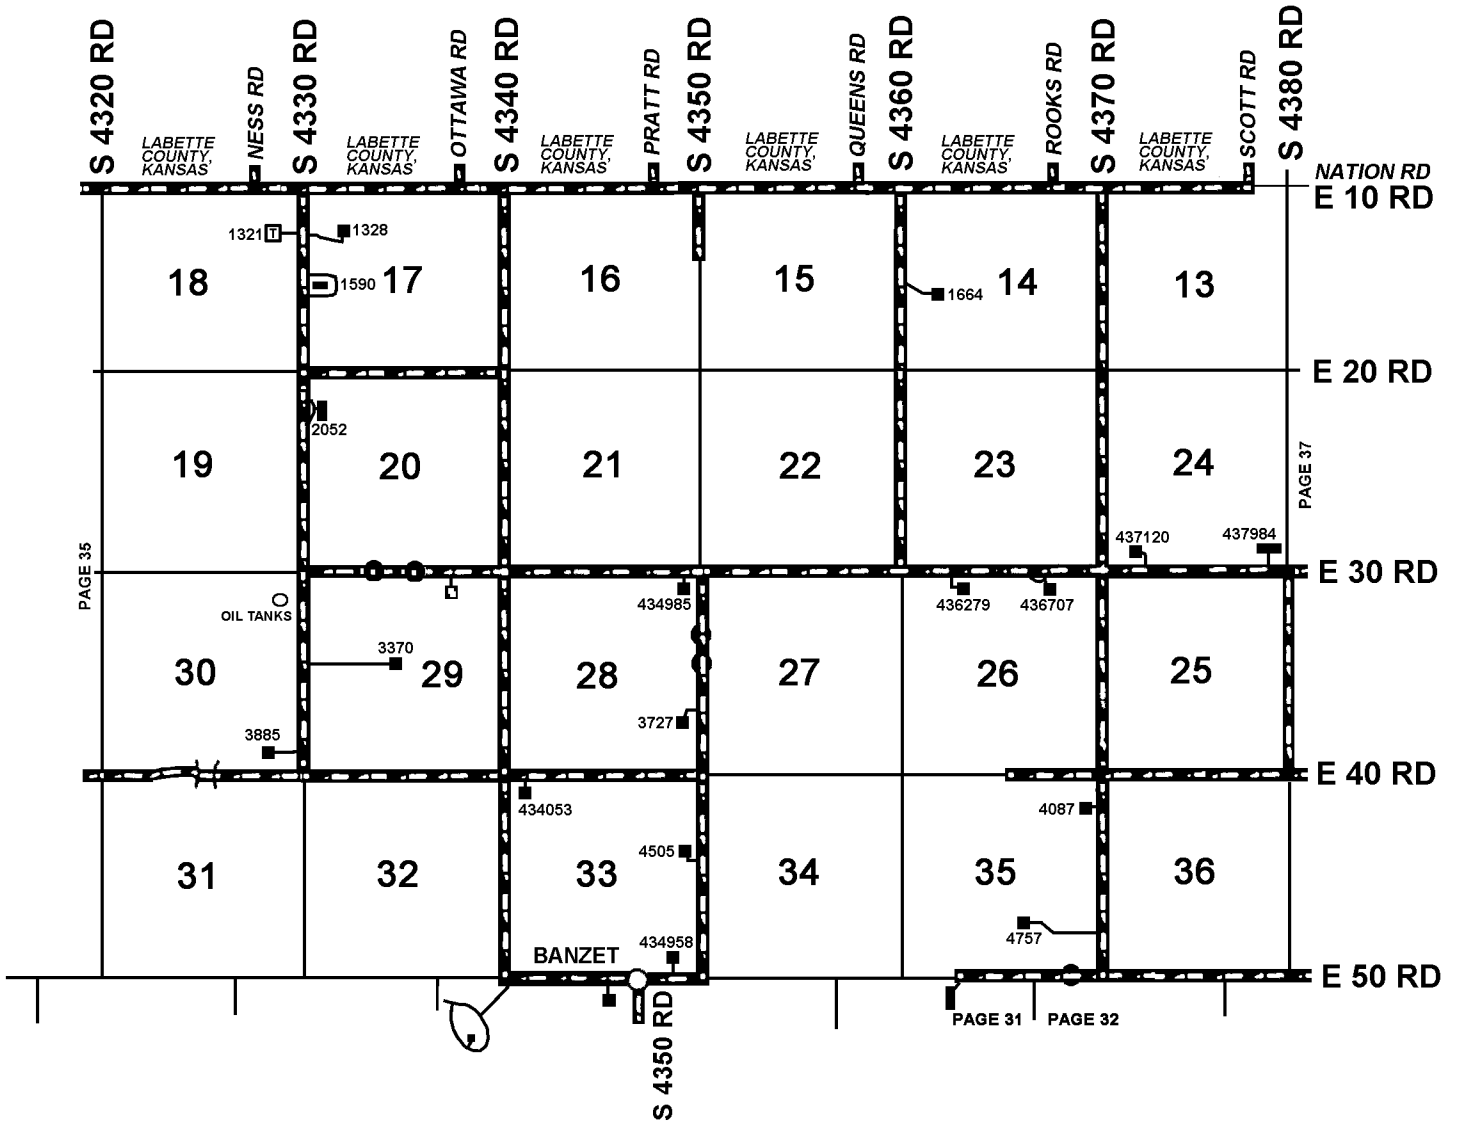

T29N-R19E

CRAIG COUNTY, OKLAHOMA

36

☐ = TELEPHONE BUILDING

1-7-1998
REVISED 3-19-2018
CRAIG COUNTY E-911
**ROADS IN ITALICS
ARE KANSAS ROADS**