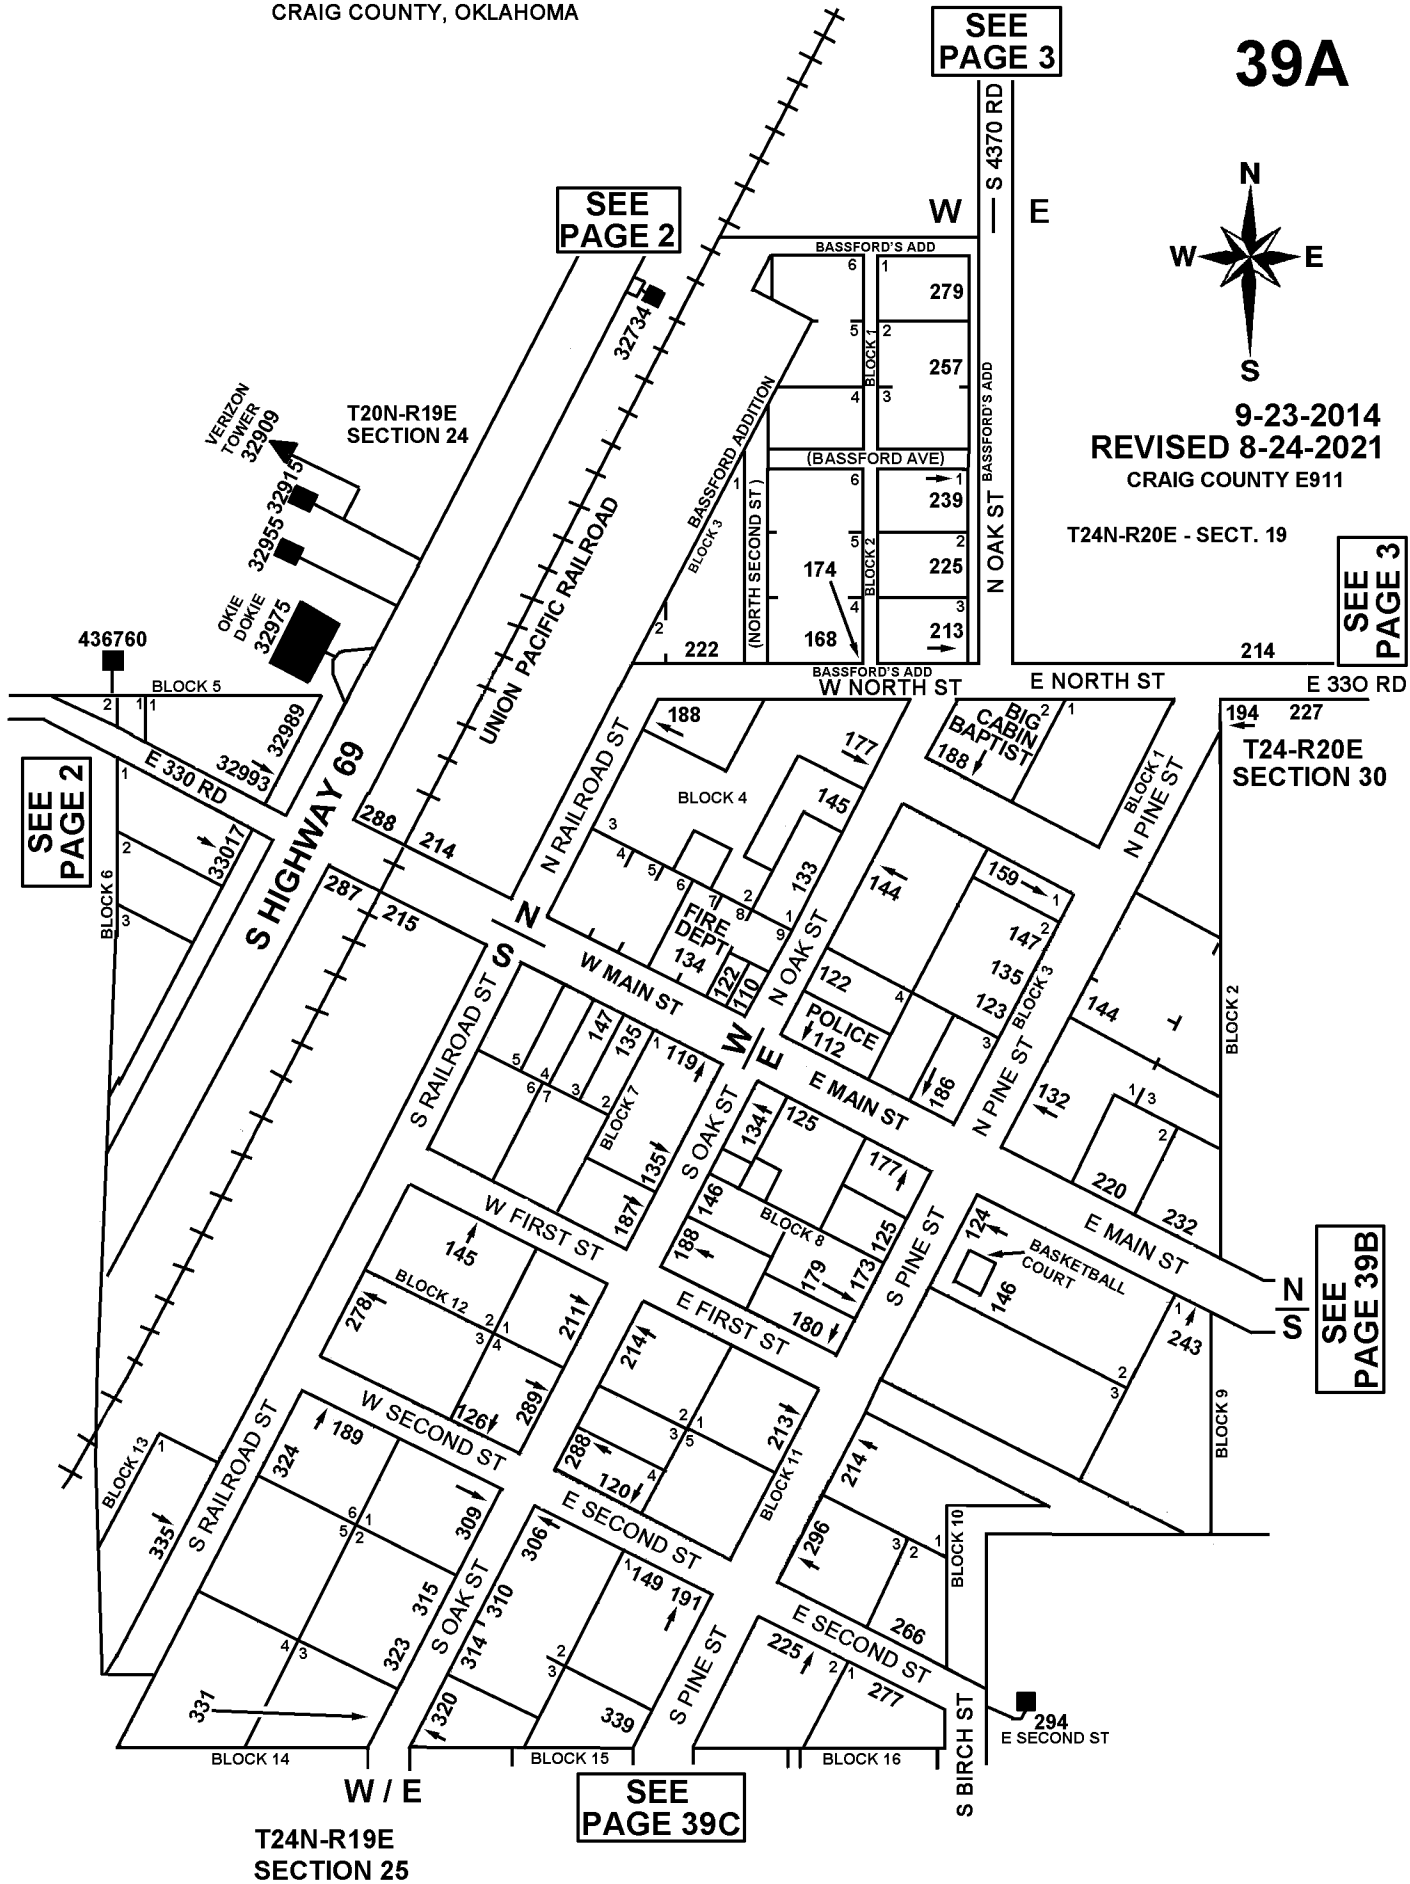

# T 24N - R20E & T24N - R19E

BIG CABIN, OKLAHOMA  
CRAIG COUNTY, OKLAHOMA

# 39A

9-23-2014  
REVISED 8-24-2021  
CRAIG COUNTY E911

T24N-R20E - SECT. 19

SEE  
PAGE 3

SEE  
PAGE 2

SEE  
PAGE 2

SEE  
PAGE 3

SEE  
PAGE 39B