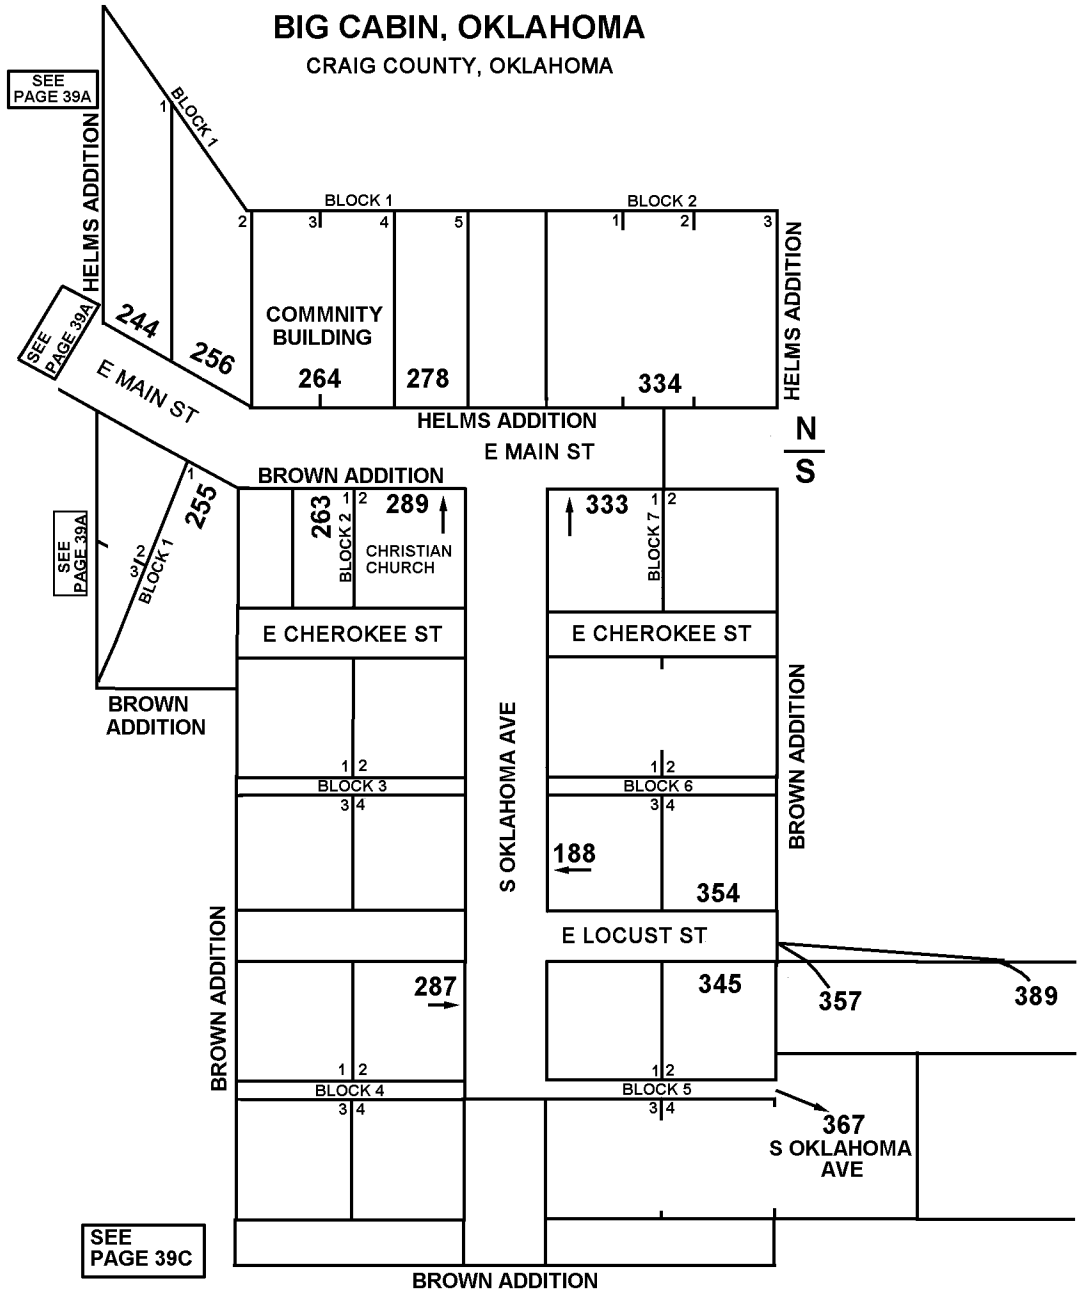

T24N - R20 E
SECTION 30

39B

BIG CABIN, OKLAHOMA
CRAIG COUNTY, OKLAHOMA

9-23-2014

CRAIG COUNTY E-911