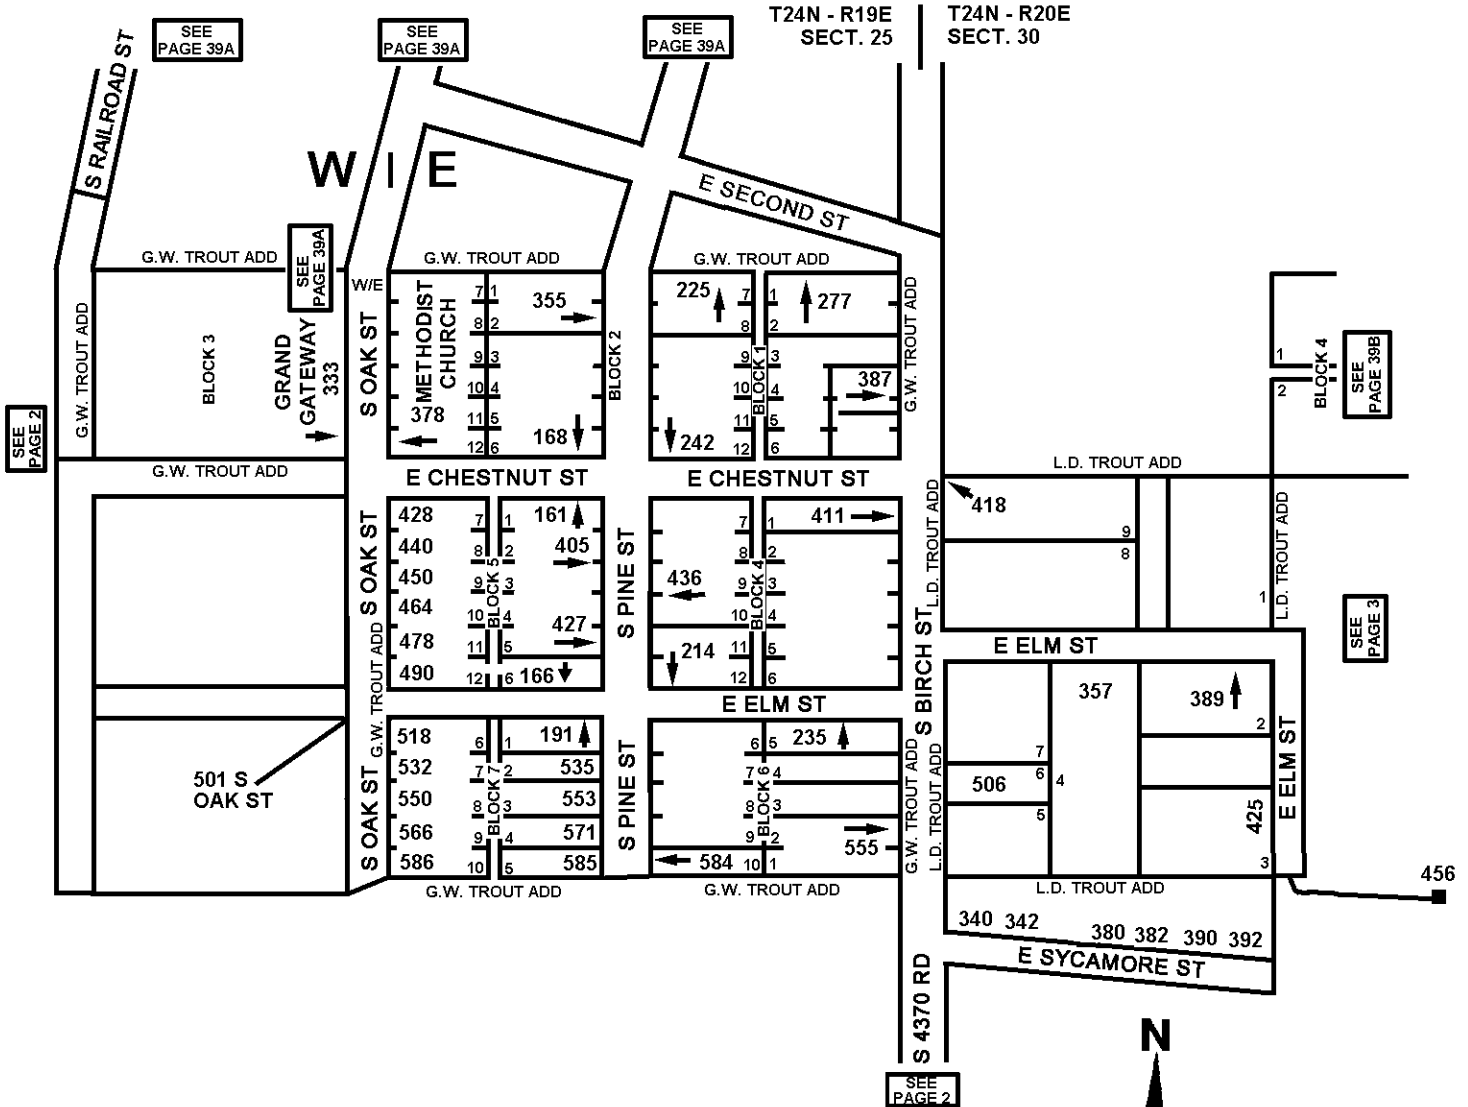

T24N - R19E S25 T24N - R20E S30

CRAIG COUNTY, OKLAHOMA

BIG CABIN, OKLAHOMA

G.W. TROUT ADDITION

L.D. TROUT ADDITION

9-23-2014
REVISED 7-13-2021
CRAIG COUNTY E-911