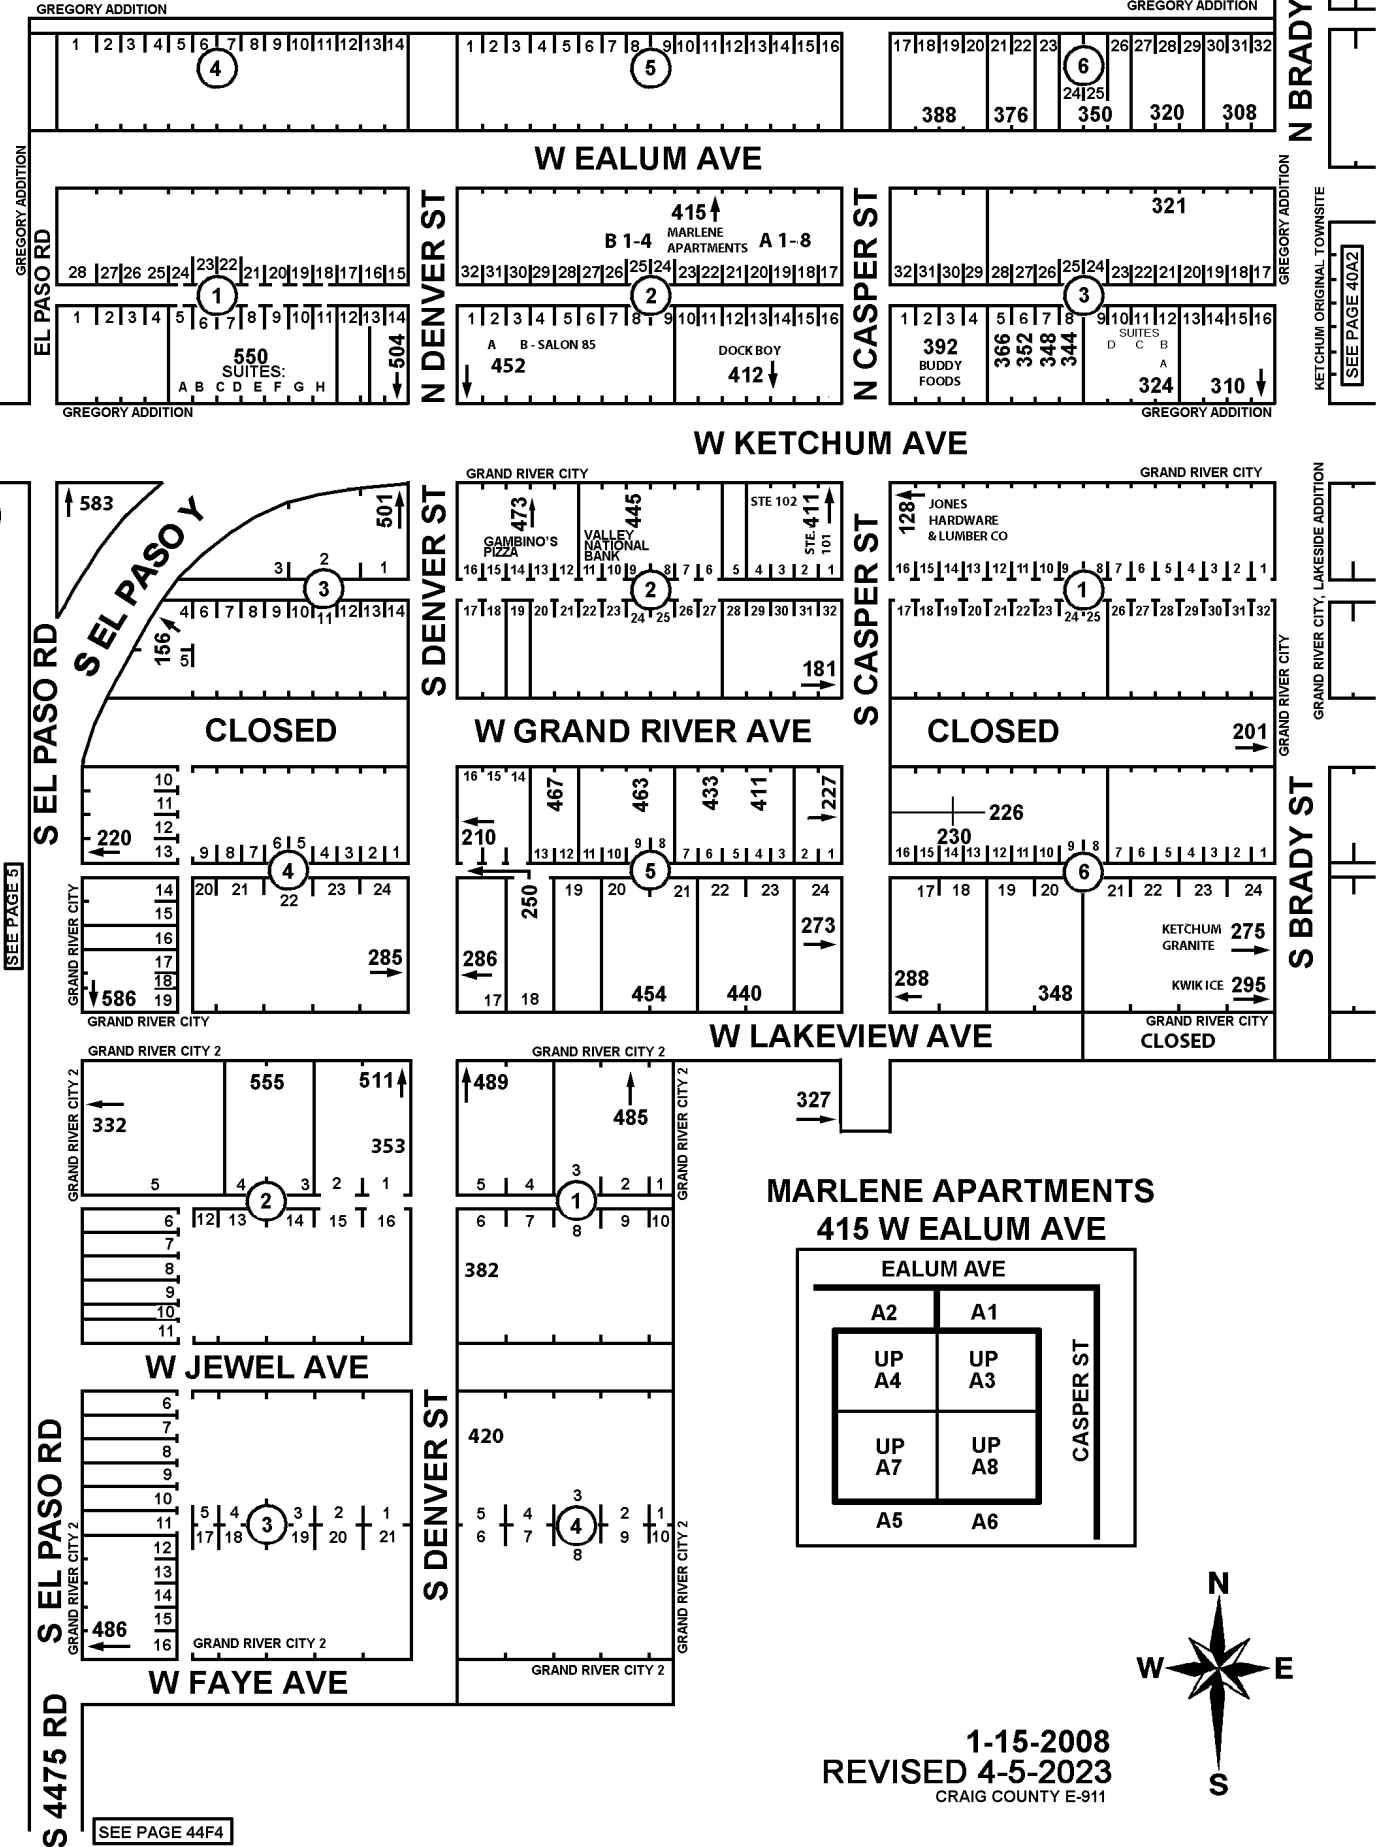

KETCHUM, OKLA

CRAIG COUNTY, OKLAHOMA
 GRAND RIVER CITY ADDITION
 GRAND RIVER CITY 2 ADDITION
 GREGORY ADDITION

40A1

SEE PAGE 40A2

SEE PAGE 3

1-15-2008
 REVISED 4-5-2023
 CRAIG COUNTY E-911