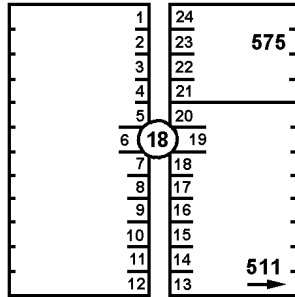

KETCHUM, OKLA

40A3

CRAIG COUNTY, OKLAHOMA

SEE PAGE 5

W E

E 335 RD

KETCHUM ORIGINAL TOWNSITE,
BLKS 1 - 4 & 17 - 21

N BOSTON AVE / S 4480 RD
STARKS ADDITION

N MAIN ST

E LORIE AVE

E STOUT AVE

N ALBANY ST

STORAGE UNITS 275

FIRST SOUTHERN BAPTIST CHURCH 280

W RAIROAD DR
SEE PAGE 40A8
KETCHUM ORIGINAL TOWNSITE

W GREGORY AVE

E GREGORY AVE

N BRADY ST
KETCHUM ORIGINAL TOWNSITE
SEE PAGE 40A8

RD CLOSED

N AMARILLO ST

N ALBANY ST

N BOSTON AVE

W BROADWAY AVE

E BROADWAY AVE