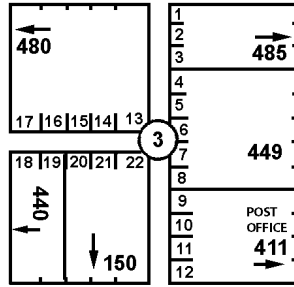

KETCHUM, OKLA

40A3

CRAIG COUNTY, OKLAHOMA

SEE PAGE 5

W E

E 335 RD

KETCHUM ORIGINAL TOWNSITE,
BLKS 1 - 4 & 17 - 21

N BOSTON AVE / S 4480 RD
STARKS ADDITION

N MAIN ST

E LORIE AVE

E STOUT AVE

N ALBANY ST

STORAGE UNITS 275

FIRST SOUTHERN BAPTIST CHURCH 280

W RAIROAD DR
SEE PAGE 40A8
KETCHUM ORIGINAL TOWNSITE

W GREGORY AVE

E GREGORY AVE

N BRADY ST
KETCHUM ORIGINAL TOWNSITE
SEE PAGE 40A8

RD CLOSED

N AMARILLO ST

N ALBANY ST

N BOSTON AVE

W BROADWAY AVE

E BROADWAY AVE