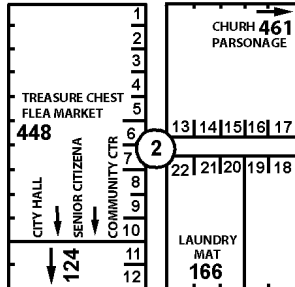

E GREGORY AVE

N BRADY ST
KETCHUM ORIGINAL TOWNSITE
SEE PAGE 40A8

RD CLOSED

N AMARILLO ST

N ALBANY ST

N BOSTON AVE

W BROADWAY AVE

E BROADWAY AVE