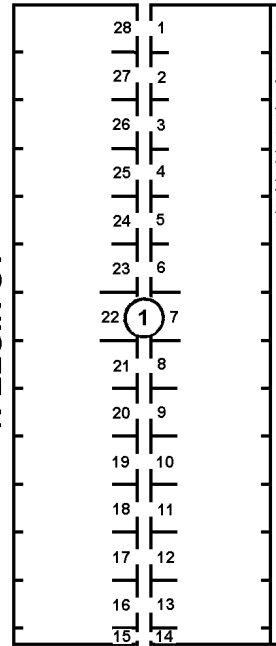

KETCHUM, OKLA

CRAIG COUNTY, OKLAHOMA

40A4

624

674

SEE PAGE 40A5

HIGH SCHOOL HEIGHTS ADDITION

STARKS ADDITION
E GREGORY AVE

STARKS ADDITION

E GREGORY AVE
HIGH SCHOOL HEIGHTS ADDITION

SEE PAGE 40A6

CLOSED

298 FIELD HOUSE

E SEXTON AVE

E SEXTON AVE

VO-AG 236 UNIT A SCHOOL

E EALUM AVE

E EALUM AVE

HIGH SCHOOL HEIGHTS ADDITION

HIGH SCHOOL HEIGHTS ADDITION

26 | 25
35 | 36 **E KETCHUM AVE**

E KETCHUM AVE

132 DOLLAR GENERAL STORE

1-15-2008
REVISED 4-17-2018
CRAIG COUNTY E-911