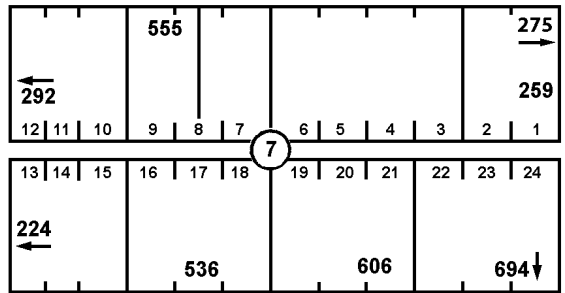

STARKS ADDITION

E GREGORY AVE
HIGH SCHOOL HEIGHTS ADDITION

SEE PAGE 40A6

CLOSED

298 FIELD HOUSE

E SEXTON AVE

E SEXTON AVE

VO-AG 236 UNIT A SCHOOL

E EALUM AVE

E EALUM AVE

HIGH SCHOOL HEIGHTS ADDITION

HIGH SCHOOL HEIGHTS ADDITION

26 | 25
35 | 36 **E KETCHUM AVE**

E KETCHUM AVE

132 DOLLAR GENERAL STORE

1-15-2008
REVISED 4-17-2018
CRAIG COUNTY E-911