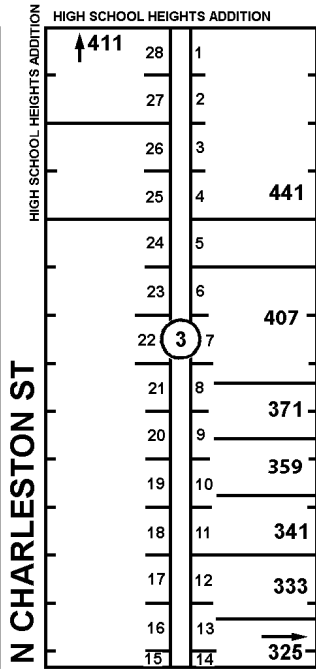

KETCHUM, OKLA

CRAIG COUNTY, OKLAHOMA

40A4

624

674

SEE PAGE 40A5

HIGH SCHOOL HEIGHTS ADDITION

STARKS ADDITION
E GREGORY AVE

STARKS ADDITION

E GREGORY AVE
HIGH SCHOOL HEIGHTS ADDITION

SEE PAGE 40A6

CLOSED

298 FIELD HOUSE

E SEXTON AVE

E SEXTON AVE

VO-AG 236 UNIT A SCHOOL

E EALUM AVE

E EALUM AVE

HIGH SCHOOL HEIGHTS ADDITION

HIGH SCHOOL HEIGHTS ADDITION

26 | 25
35 | 36 **E KETCHUM AVE**

E KETCHUM AVE

132 DOLLAR GENERAL STORE

1-15-2008
REVISED 4-17-2018
CRAIG COUNTY E-911