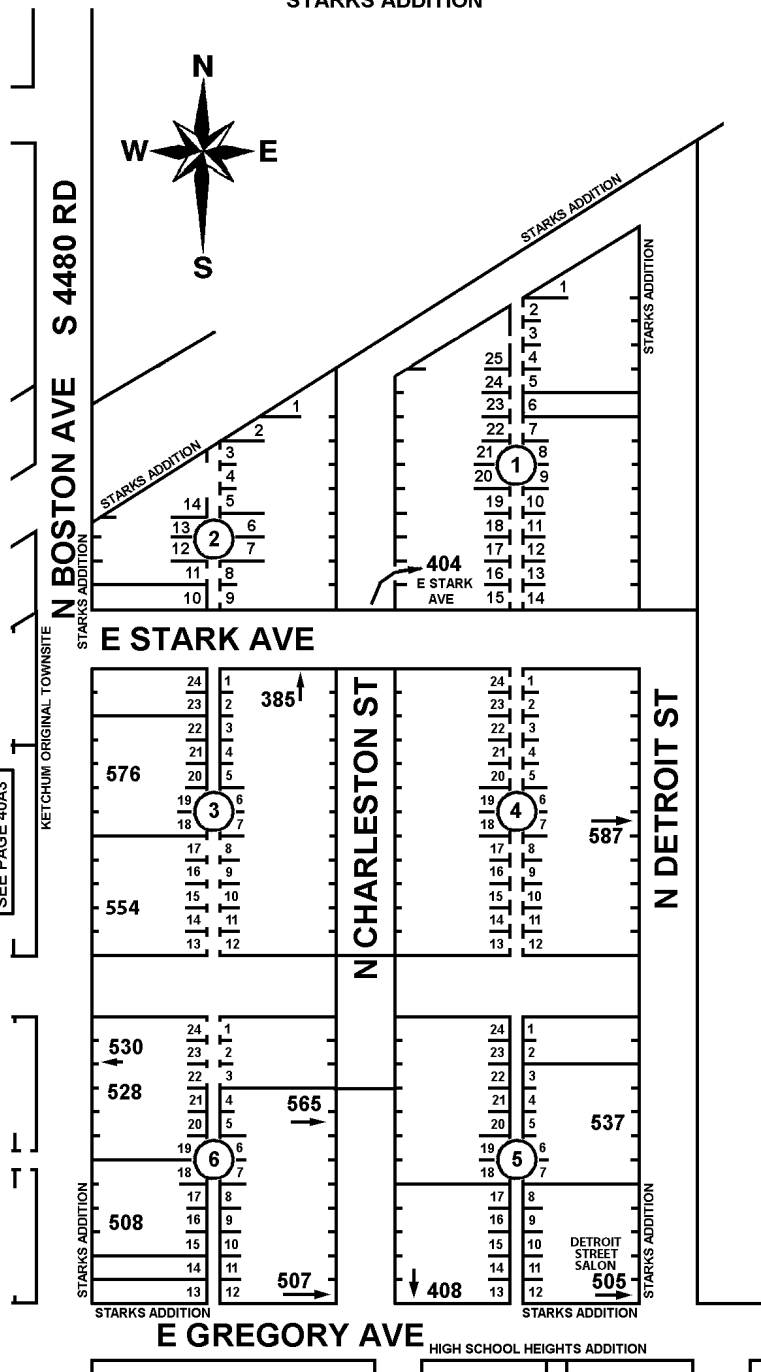

# KETCHUM, OKLA

CRAIG COUNTY, OKLAHOMA  
STARKS ADDITION

SEE PAGE 5

SEE PAGE 40A3

SEE PAGE 40A4

1-15-2008  
REVISED 4-30-2021

CRAIG COUNTY E-911