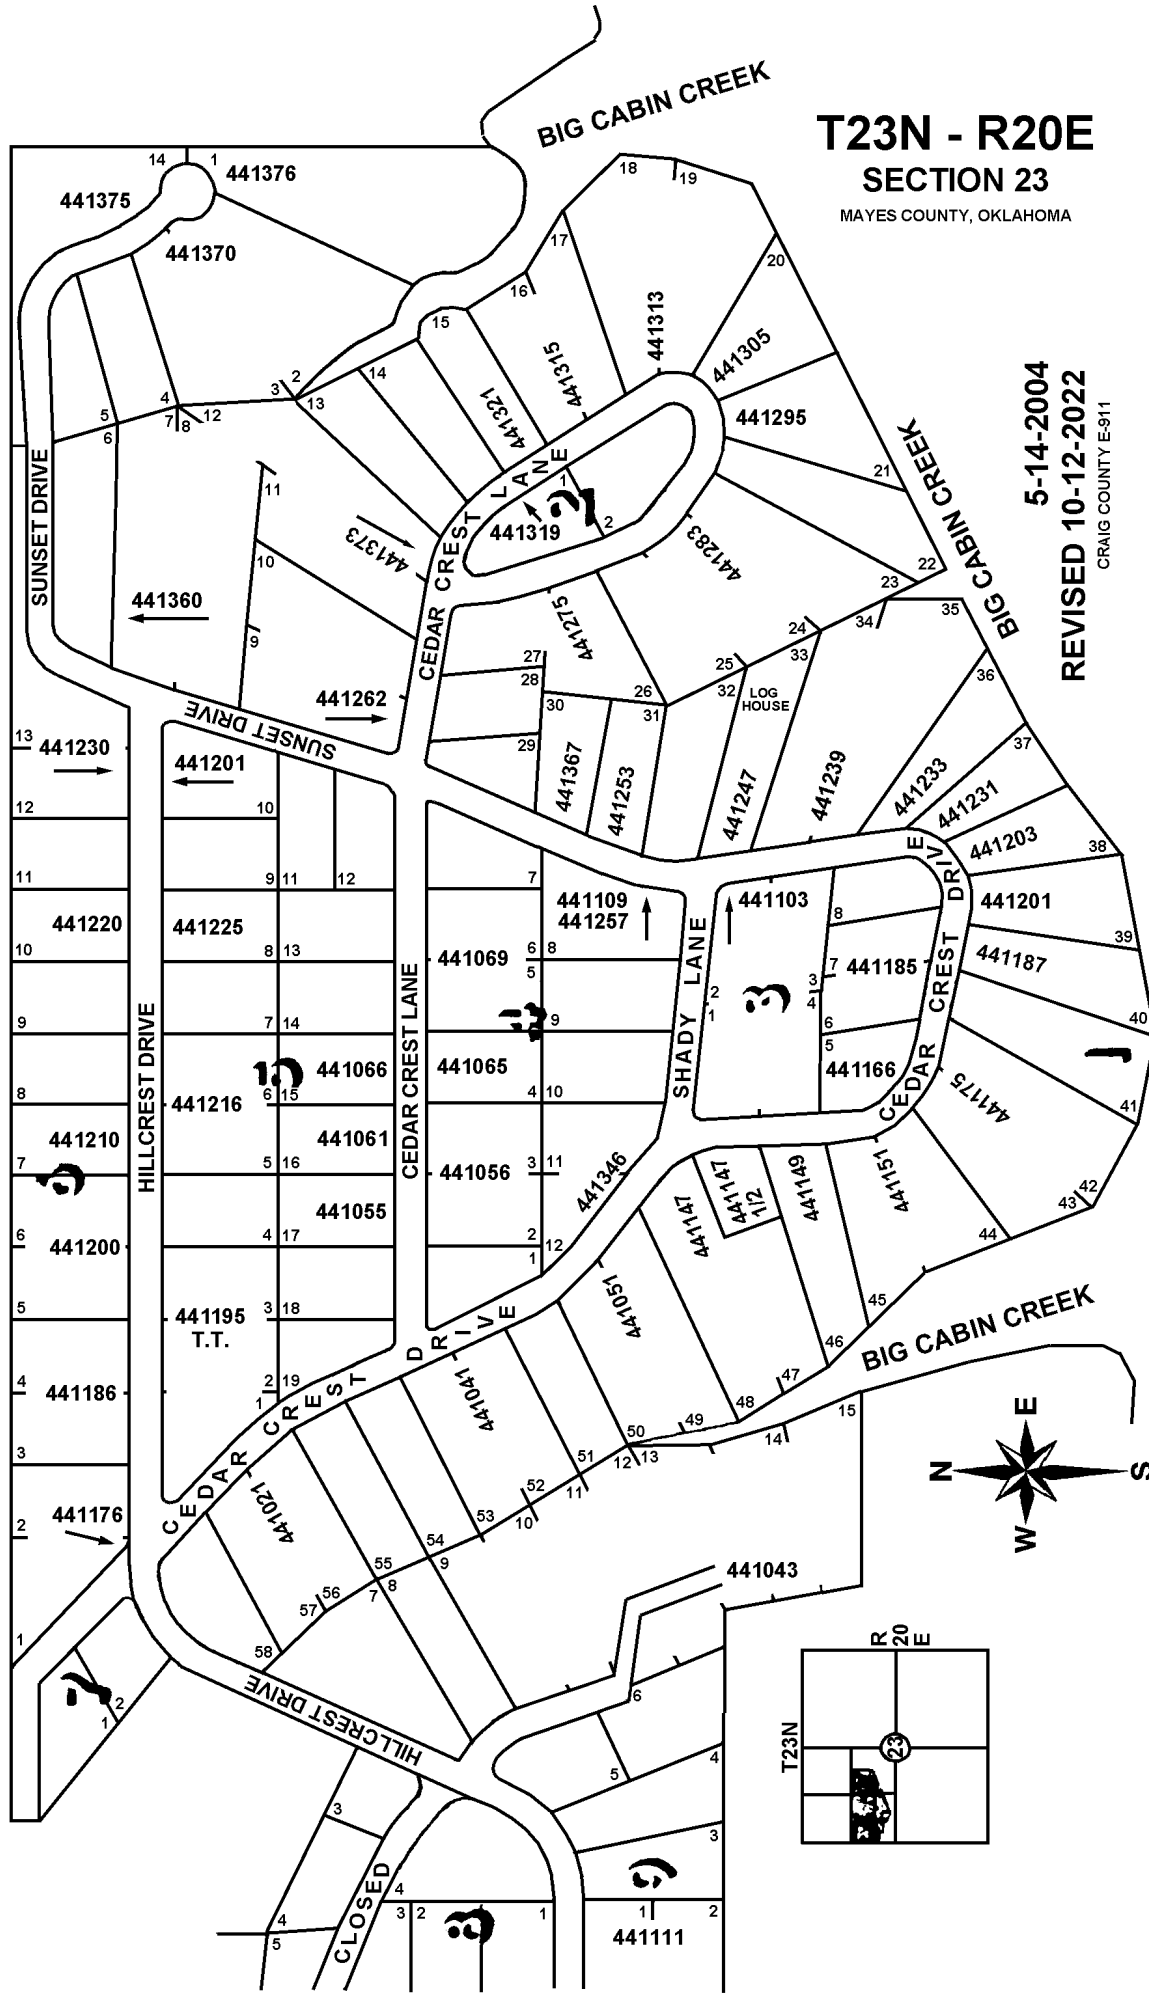

T23N - R20E
SECTION 23
MAYES COUNTY, OKLAHOMA

43A1

5-14-2004
REVISED 10-12-2022
CRAIG COUNTY E-911

CEDAR CREST SHORES