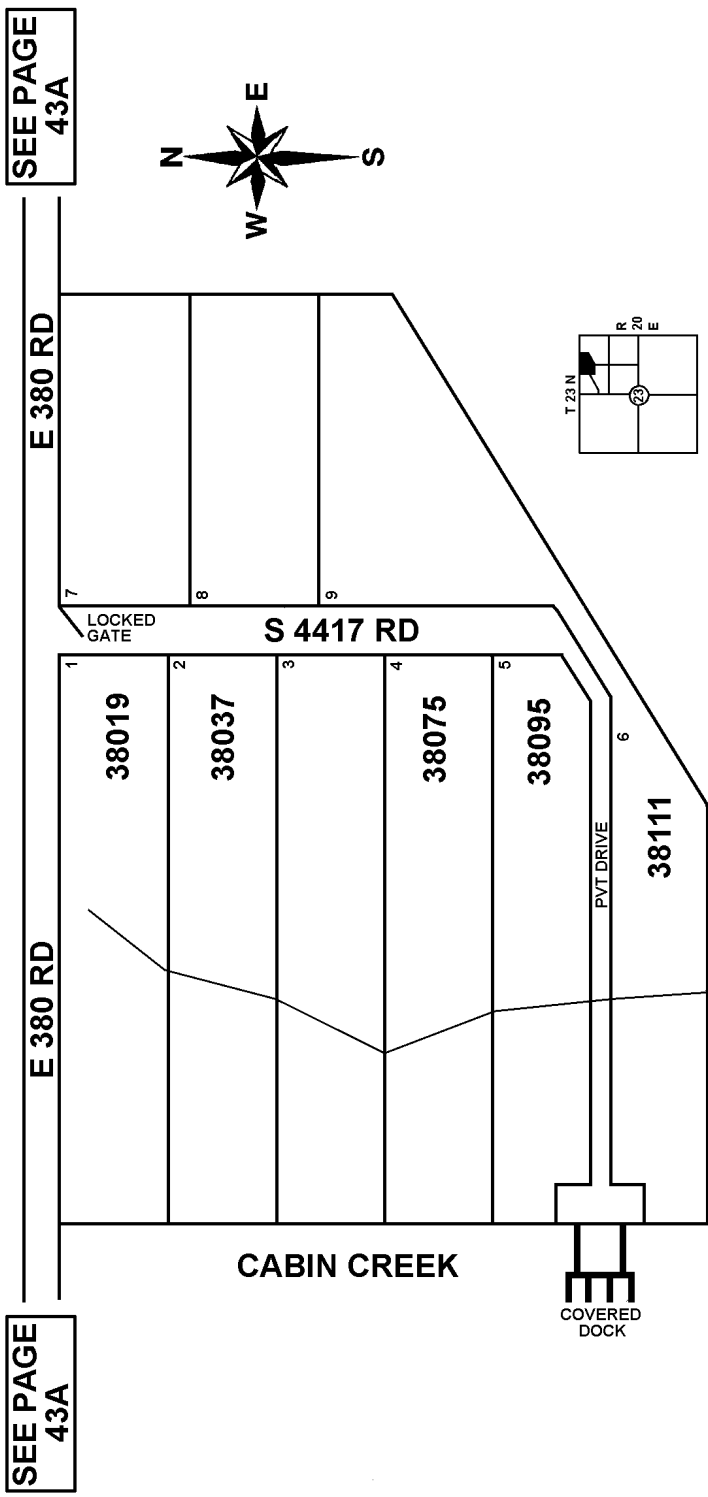

# CRESTWOOD ADDITION

**T23N - R20E**  
SECTION 23  
MAYES COUNTY, OKLAHOMA

CRAIG COUNTY E-911  
**3-8-2008**  
**REVISED 6-9-2016**