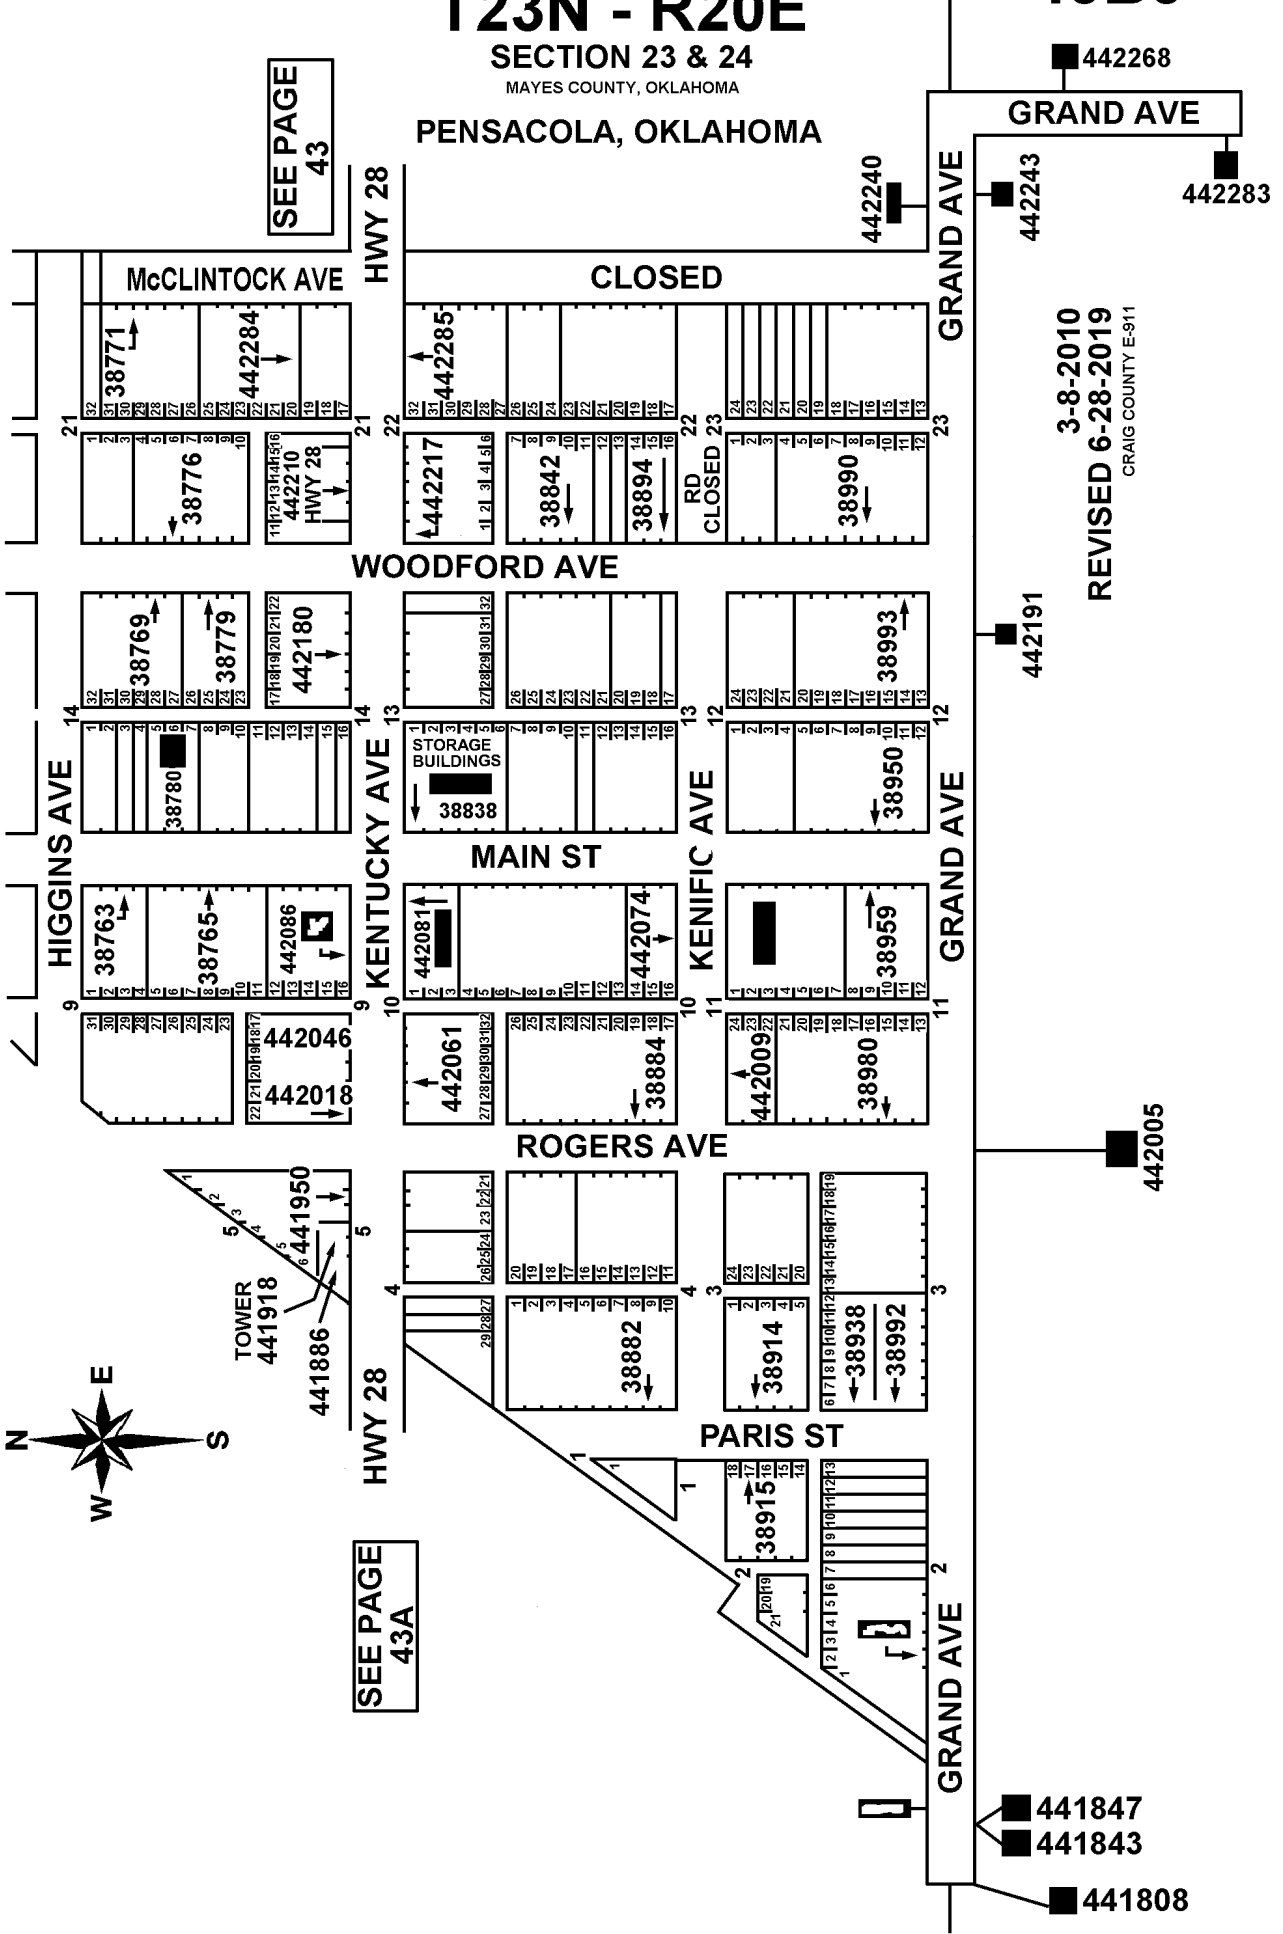

T23N - R20E

SECTION 23 & 24

MAYES COUNTY, OKLAHOMA

43B3

PENSACOLA, OKLAHOMA

SEE PAGE
43B2

SEE PAGE
43

SEE PAGE
43A

3-8-2010
REVISED 6-28-2019
CRAIG COUNTY E-911

442268

GRAND AVE

442243

442283

442240

GRAND AVE

442191

GRAND AVE

442005

GRAND AVE

441847
441843

441808

McCLINTOCK AVE

HWY 28

CLOSED

38993

HIGGINS AVE

KENTUCKY AVE

MAIN ST

KENIFIC AVE

GRAND AVE

38763

442081