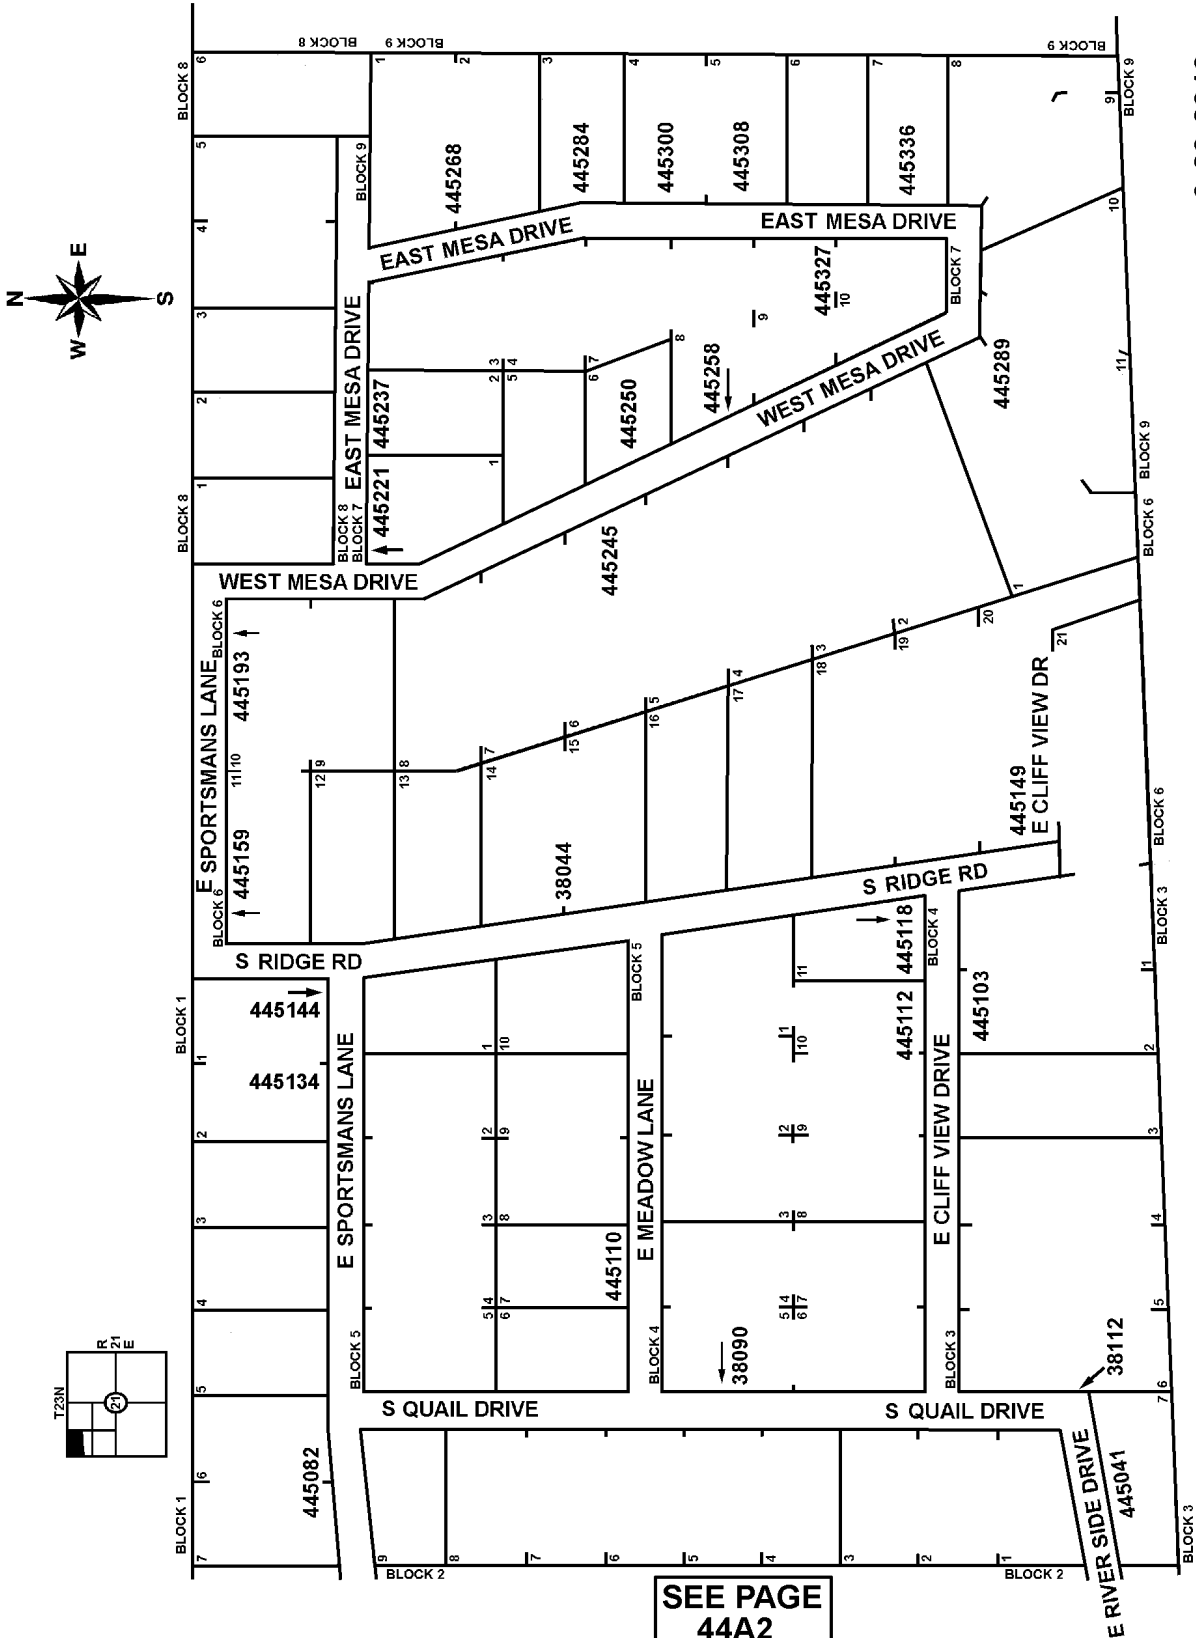

# T23N - R21E

SECTION 21  
MAYES COUNTY, OKLAHOMA

# 44A3

## SPORTSMAN'S SHORES THIRD ADDITION

3-20-2010  
REVISED 1-28-2019  
CRAIG COUNTY E-911

GRAND RIVER

GRAND RIVER

SEE PAGE  
44A2