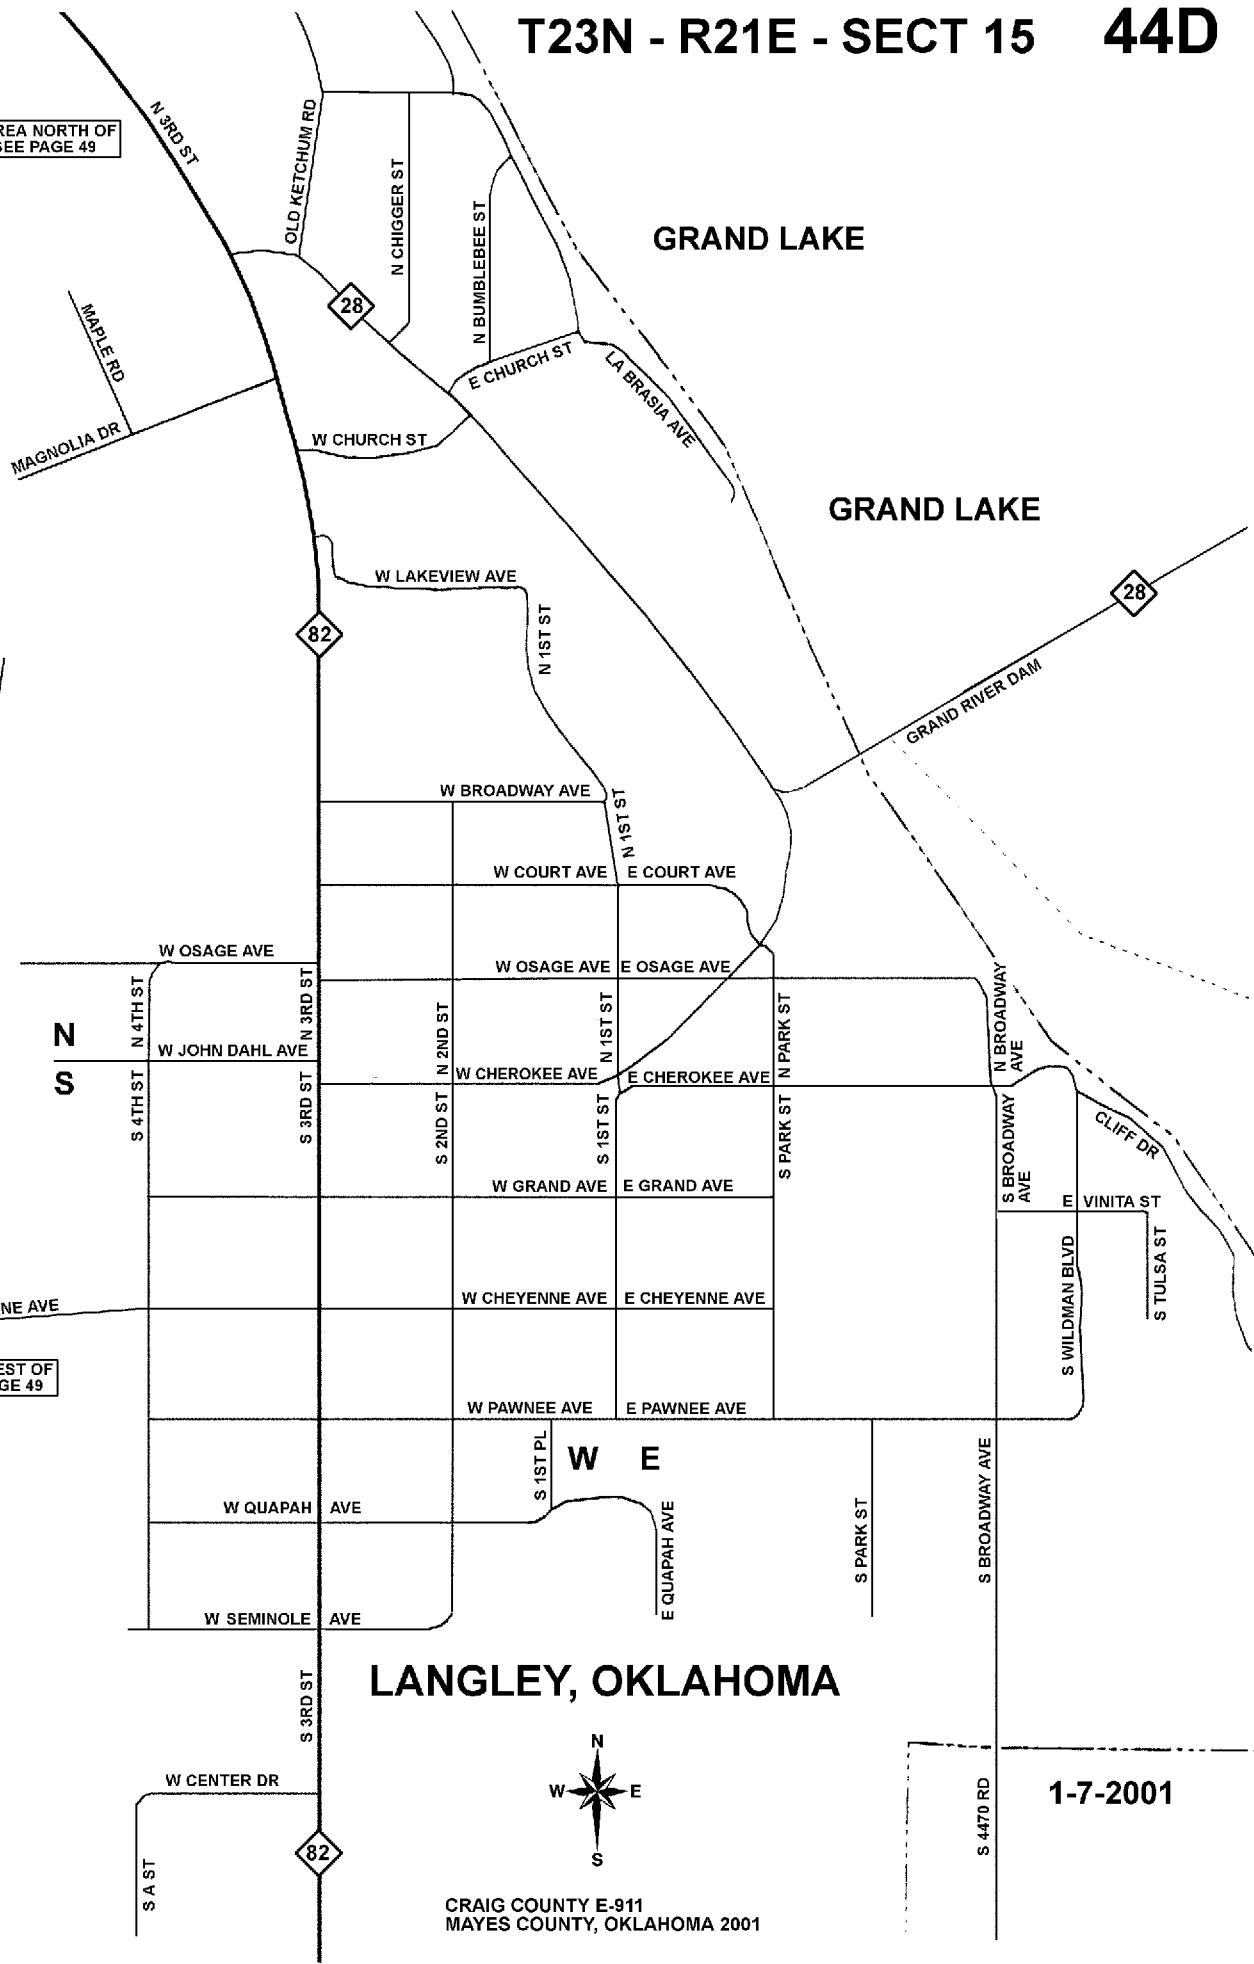

T23N - R21E - SECT 15 44D

FOR AREA NORTH OF
HERE SEE PAGE 49

GRAND LAKE

GRAND LAKE

FOR AREA WEST OF
HERE SEE PAGE 49

LANGLEY, OKLAHOMA

1-7-2001

CRAIG COUNTY E-911
MAYES COUNTY, OKLAHOMA 2001