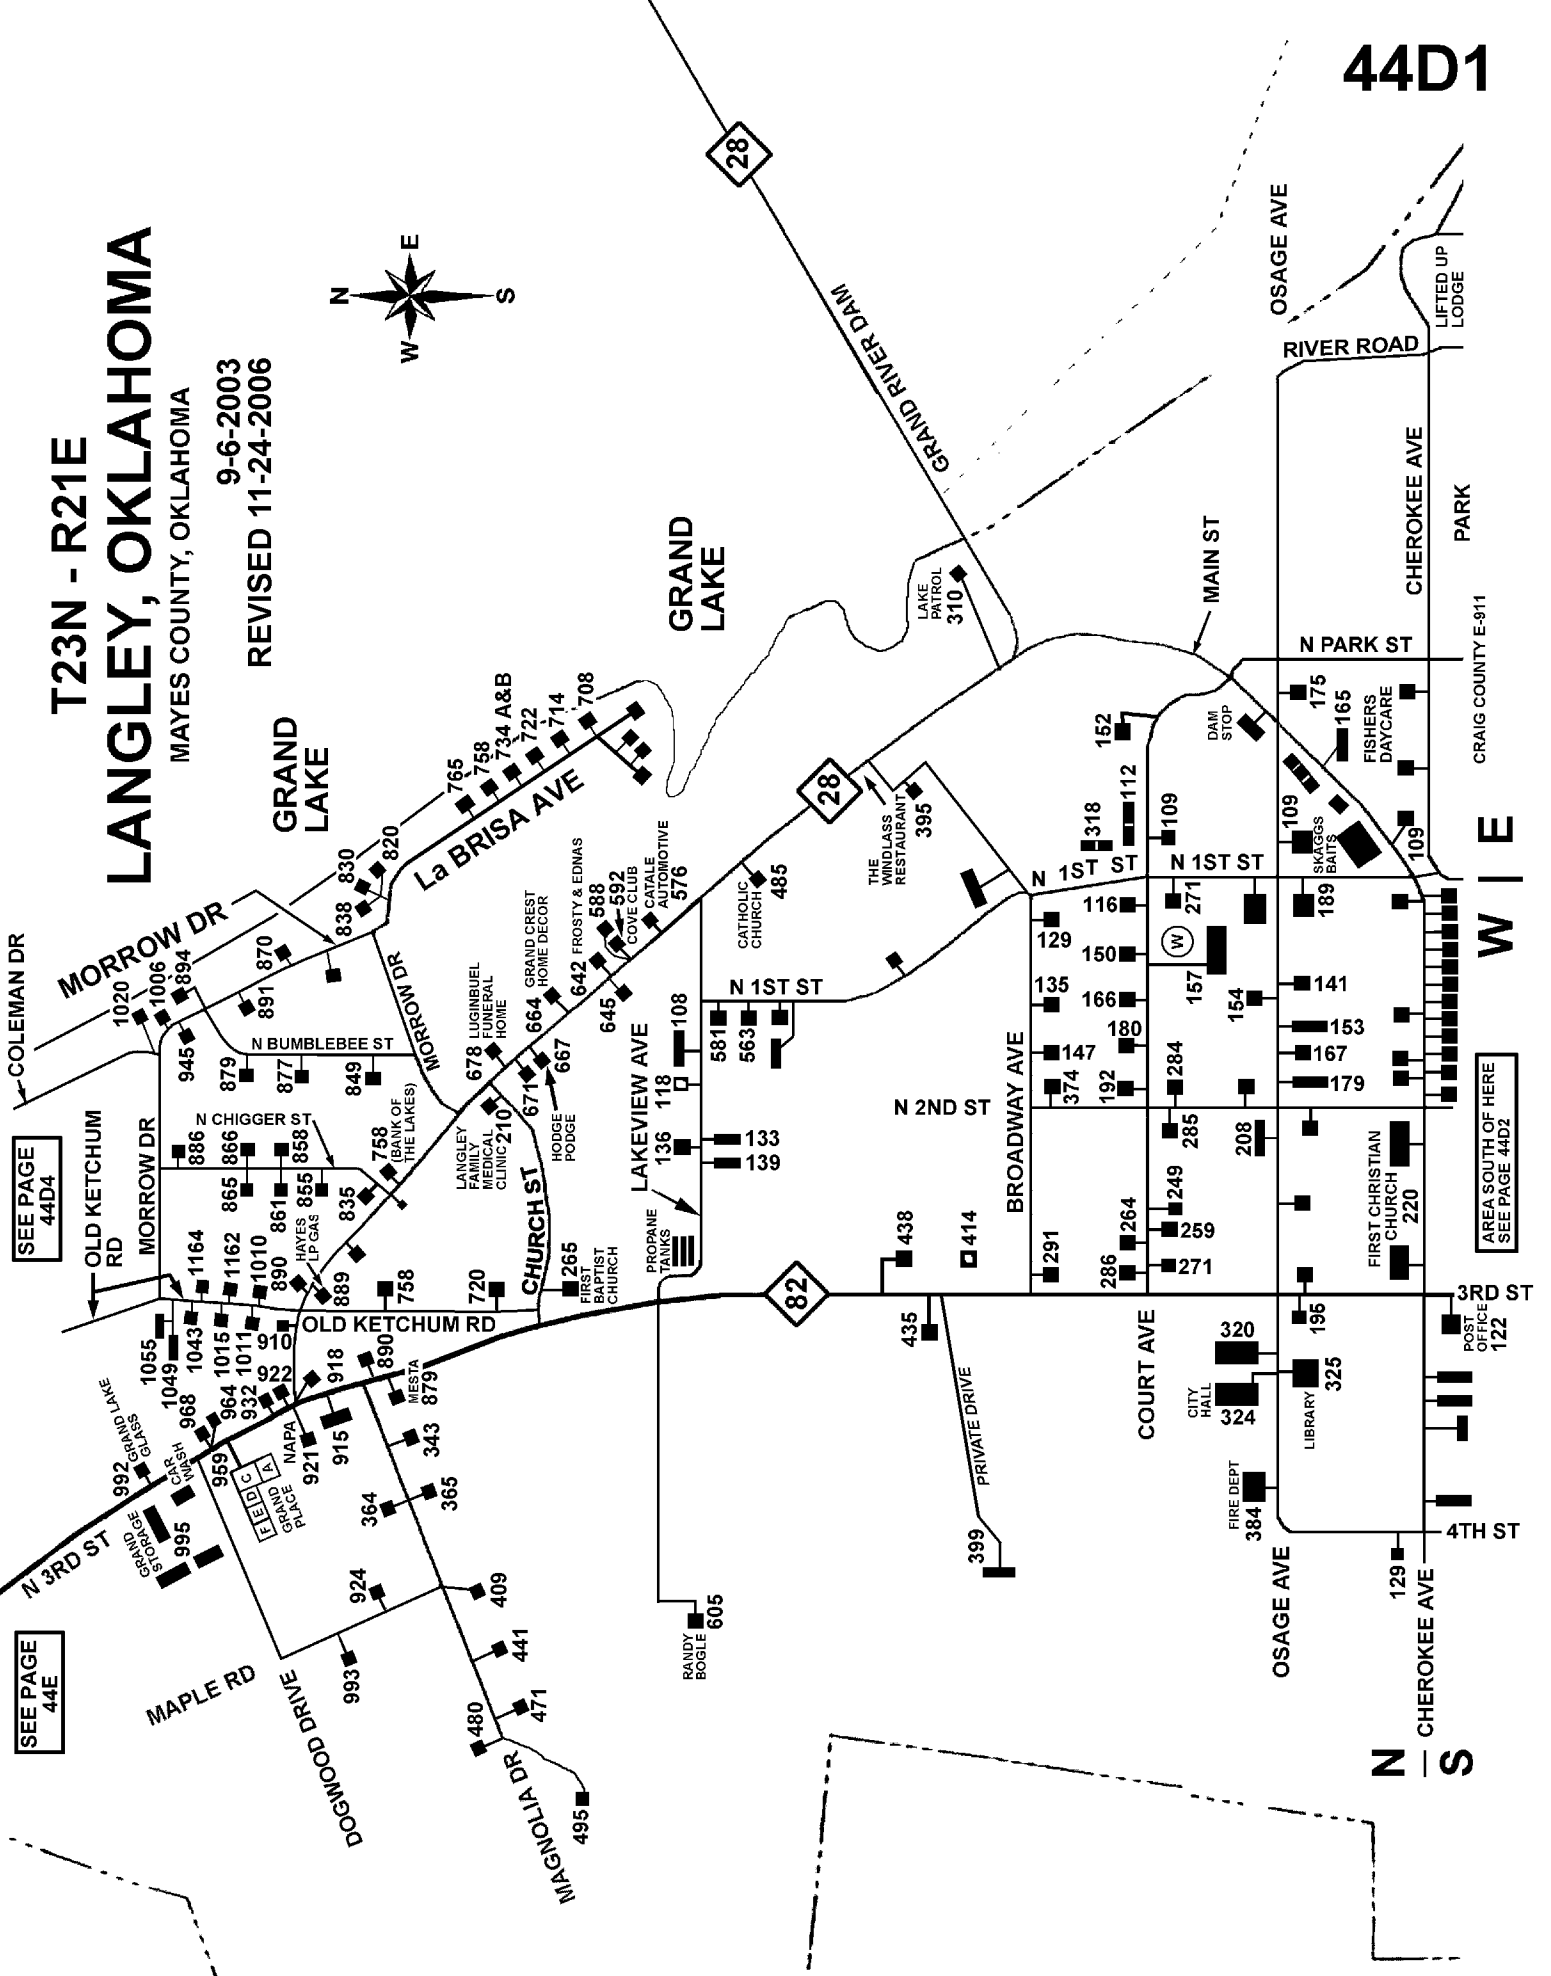

# T23N - R21E LANGLEY, OKLAHOMA

MAYES COUNTY, OKLAHOMA

9-6-2003  
REVISED 11-24-2006

SEE PAGE 44D4

SEE PAGE 44E

AREA SOUTH OF HERE  
SEE PAGE 44D2