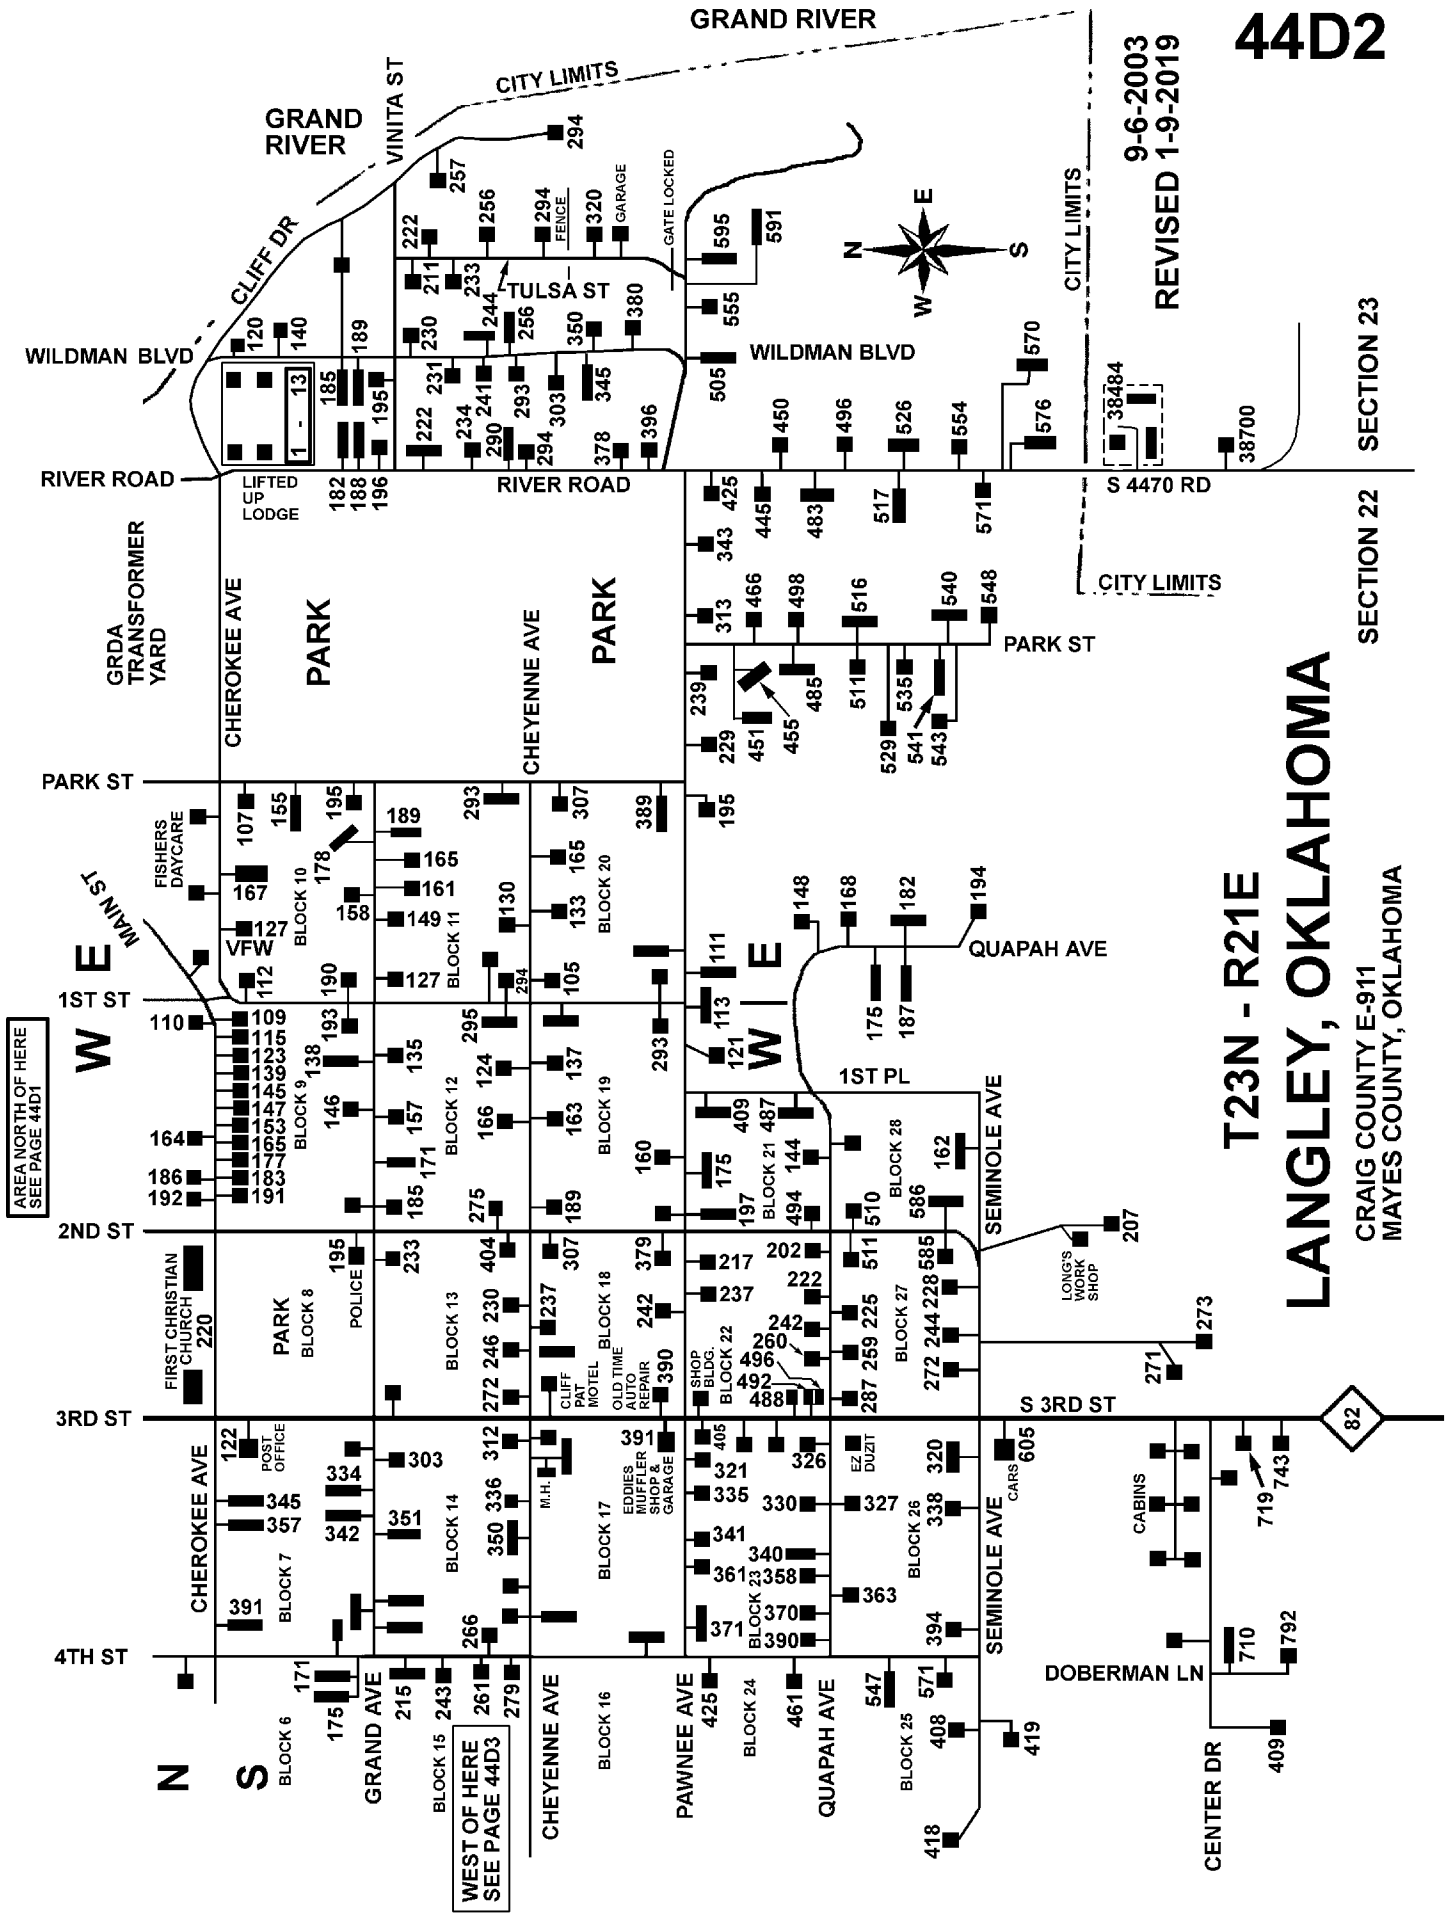

9-6-2003
REVISED 1-9-2019

SECTION 23

SECTION 22

T23N - R21E LANGLEY, OKLAHOMA

CRAIG COUNTY E-911
MAYES COUNTY, OKLAHOMA

AREA NORTH OF HERE
SEE PAGE 44D1

WEST OF HERE
SEE PAGE 44D3

82