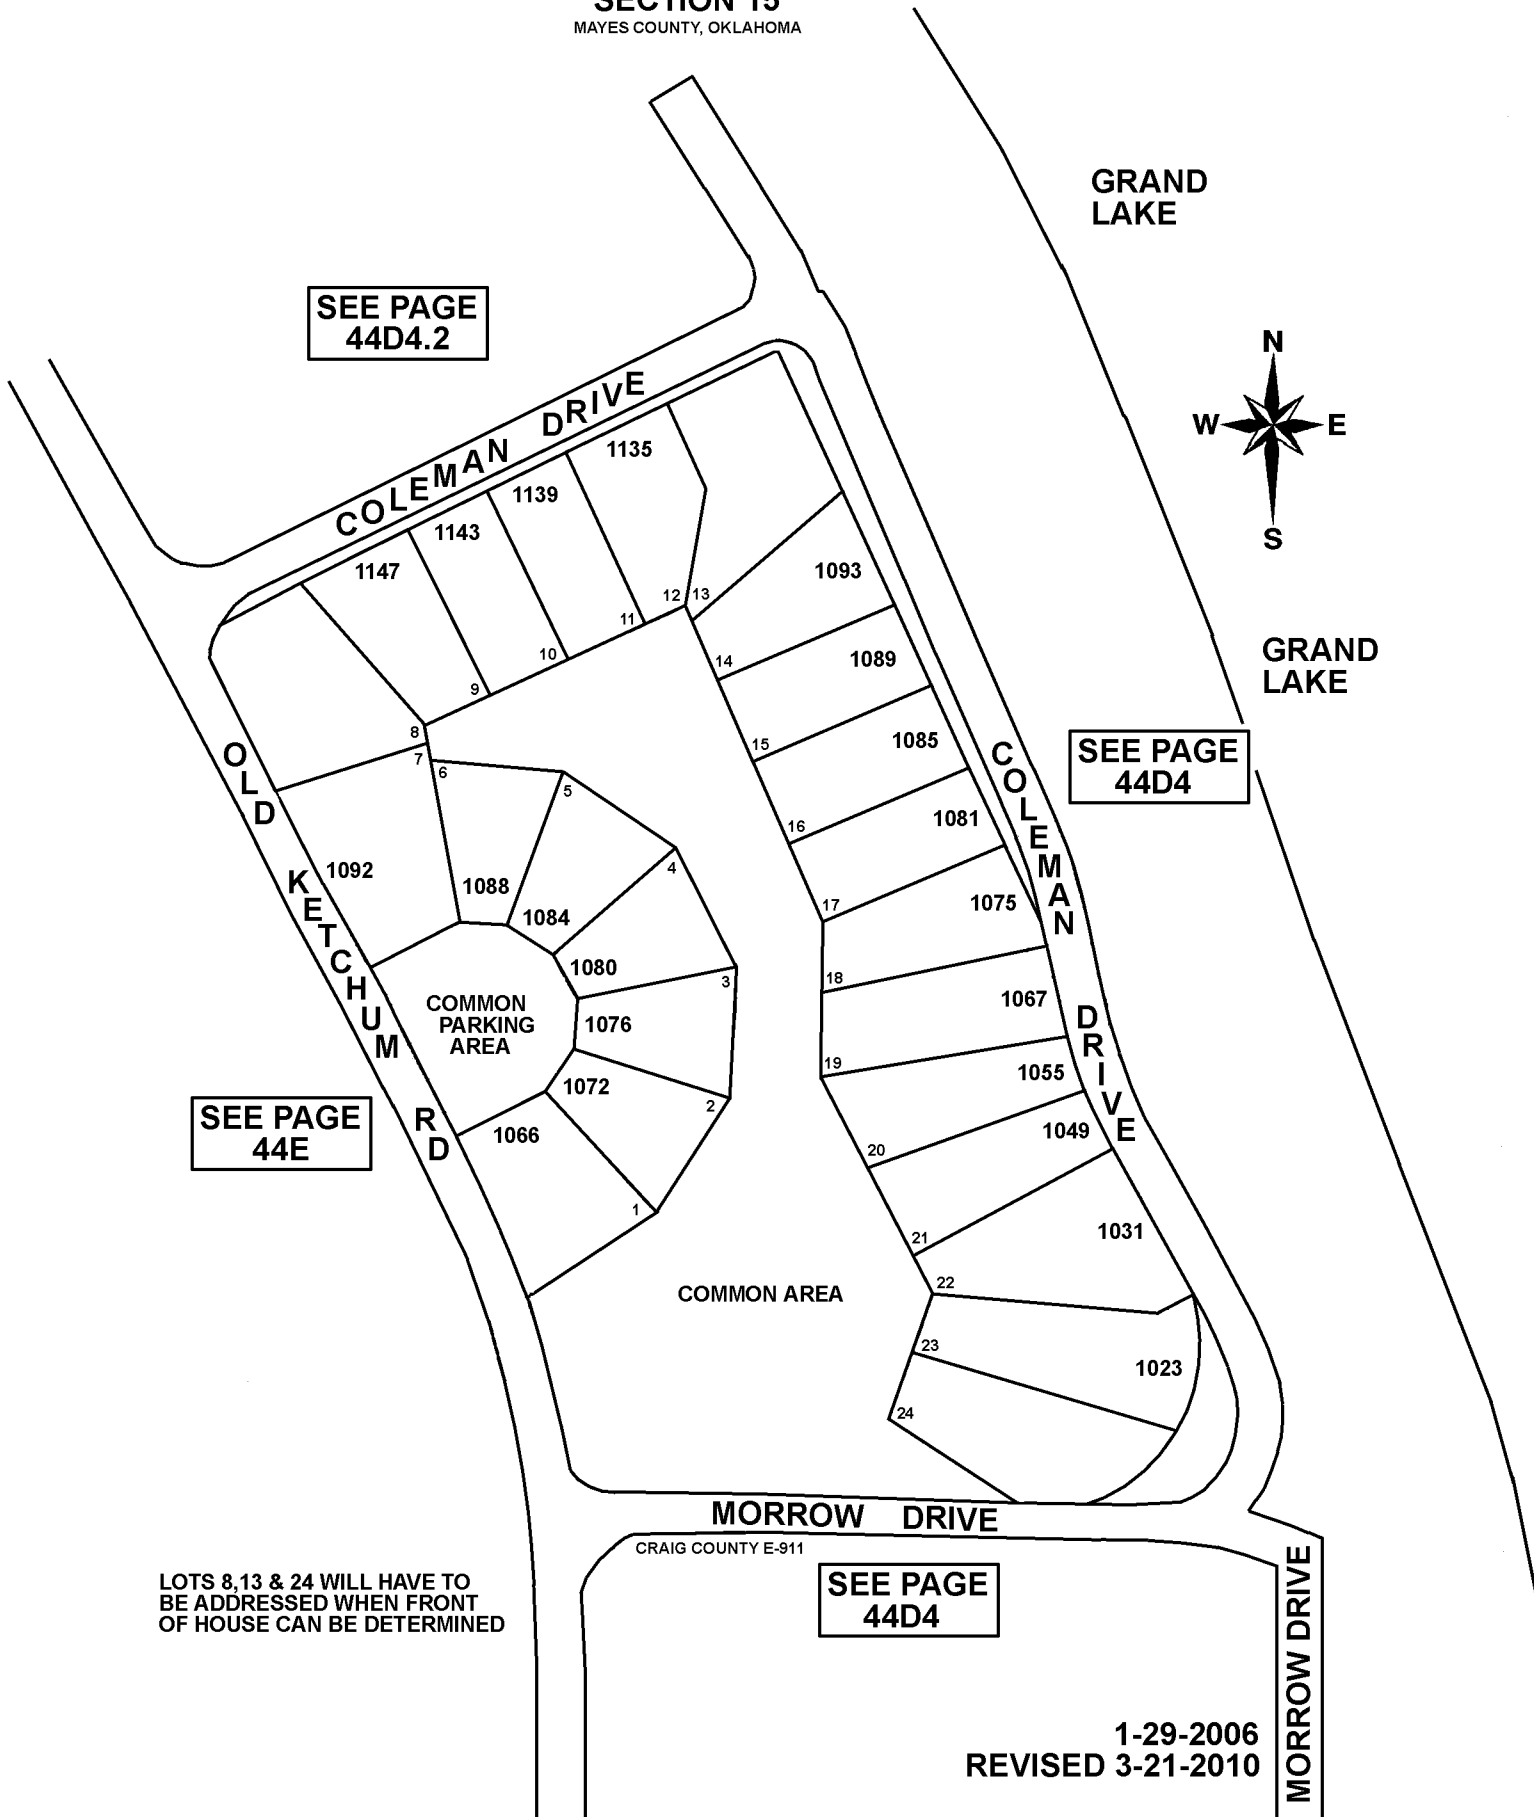

STONEGATE TRAILS

SECTION 15
MAYES COUNTY, OKLAHOMA

44D4.1

SEE PAGE
44D4.2

GRAND
LAKE

GRAND
LAKE

SEE PAGE
44D4

SEE PAGE
44E

LOTS 8, 13 & 24 WILL HAVE TO
BE ADDRESSED WHEN FRONT
OF HOUSE CAN BE DETERMINED

SEE PAGE
44D4

1-29-2006
REVISED 3-21-2010

CRAIG COUNTY E-911

MORROW DRIVE