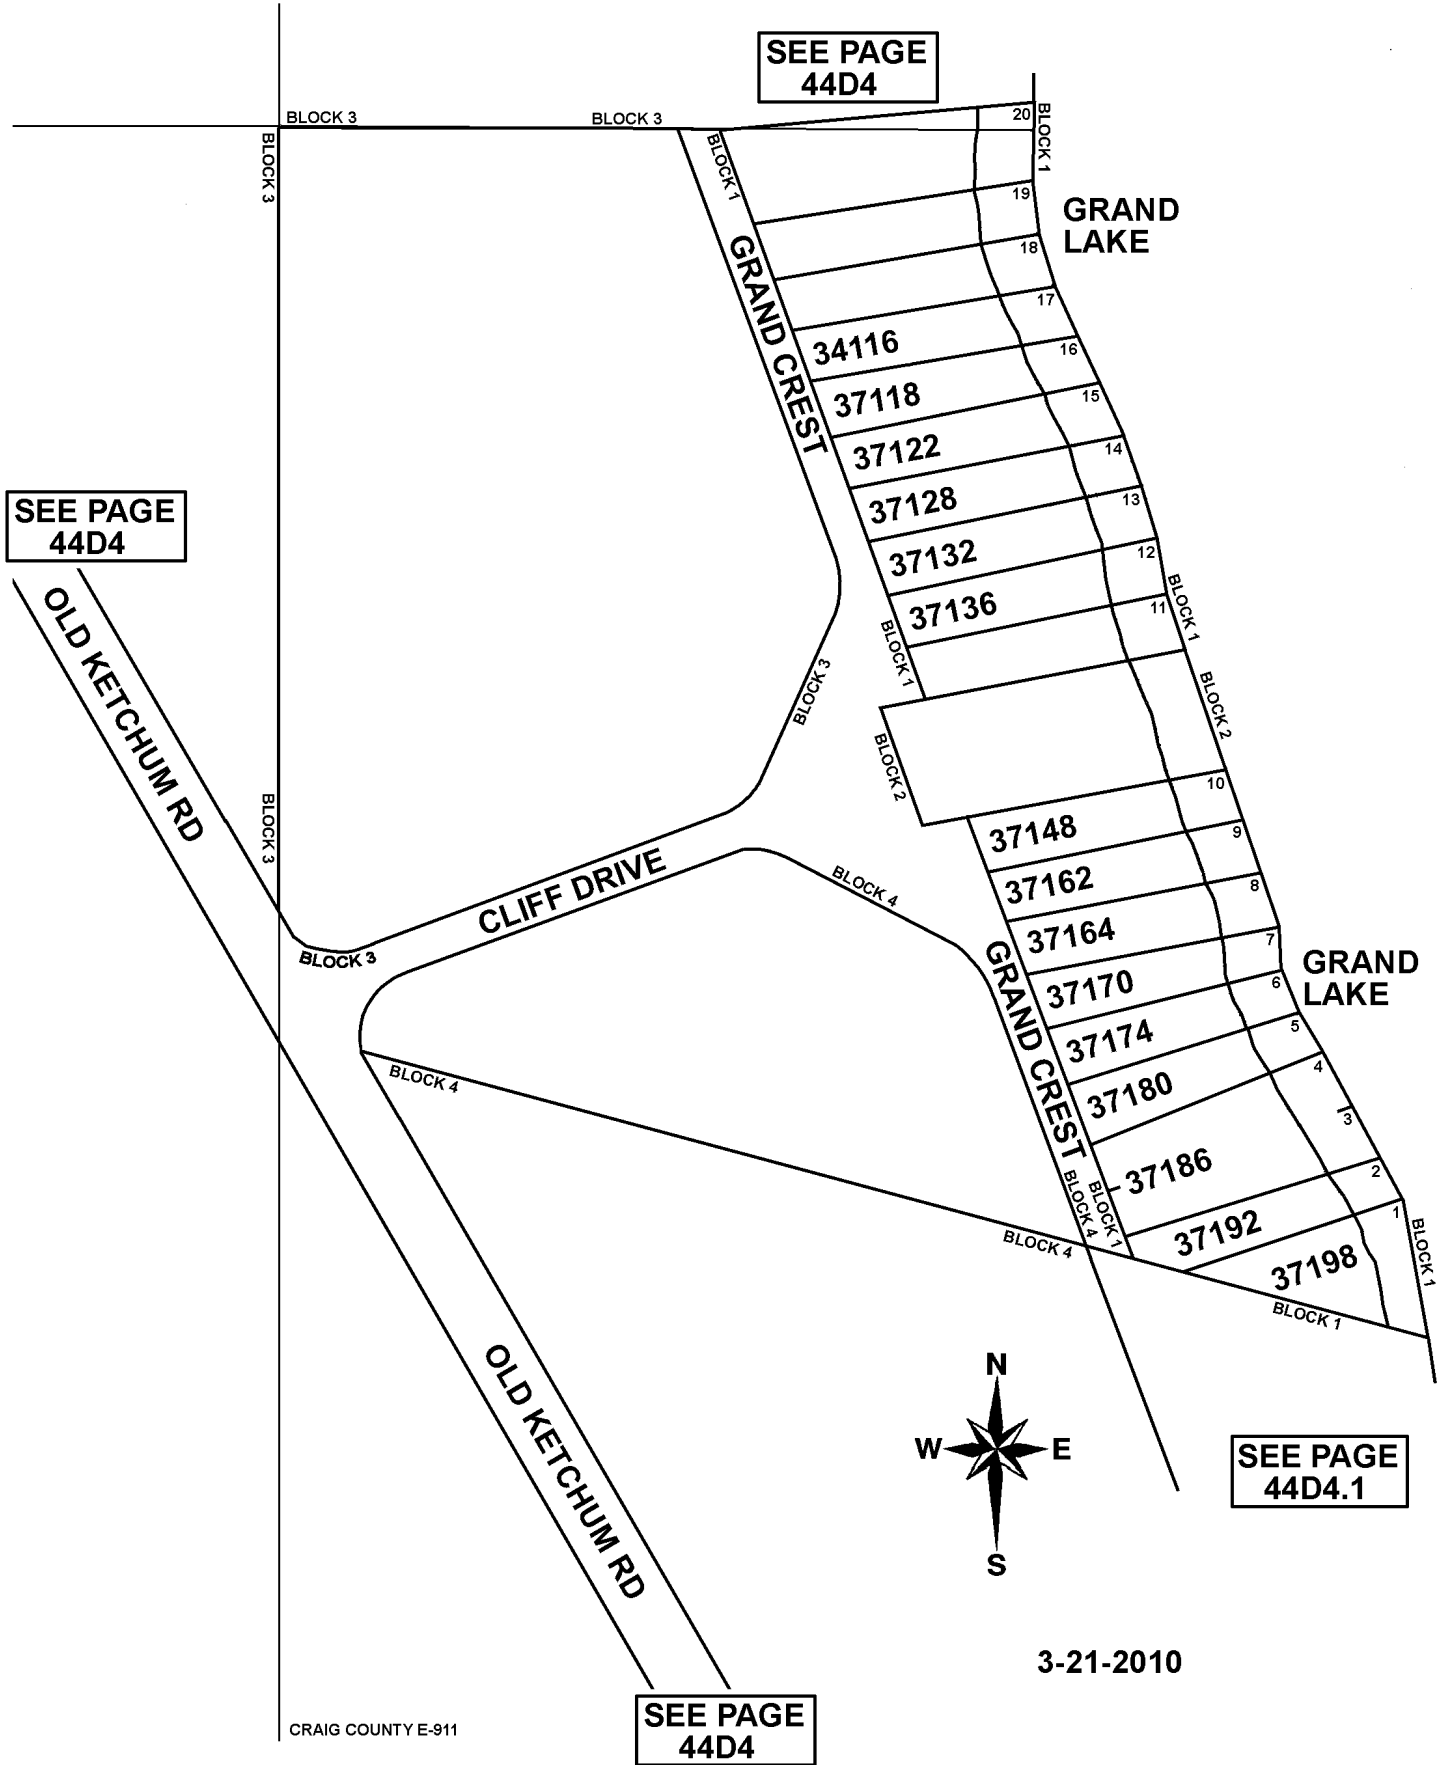

T23N - R21E
SECTION 15
MAYES COUNTY, OKLAHOMA
GRAND CREST

44D4.2

SEE PAGE
44D4

SEE PAGE
44D4

SEE PAGE
44D4

SEE PAGE
44D4.1

3-21-2010