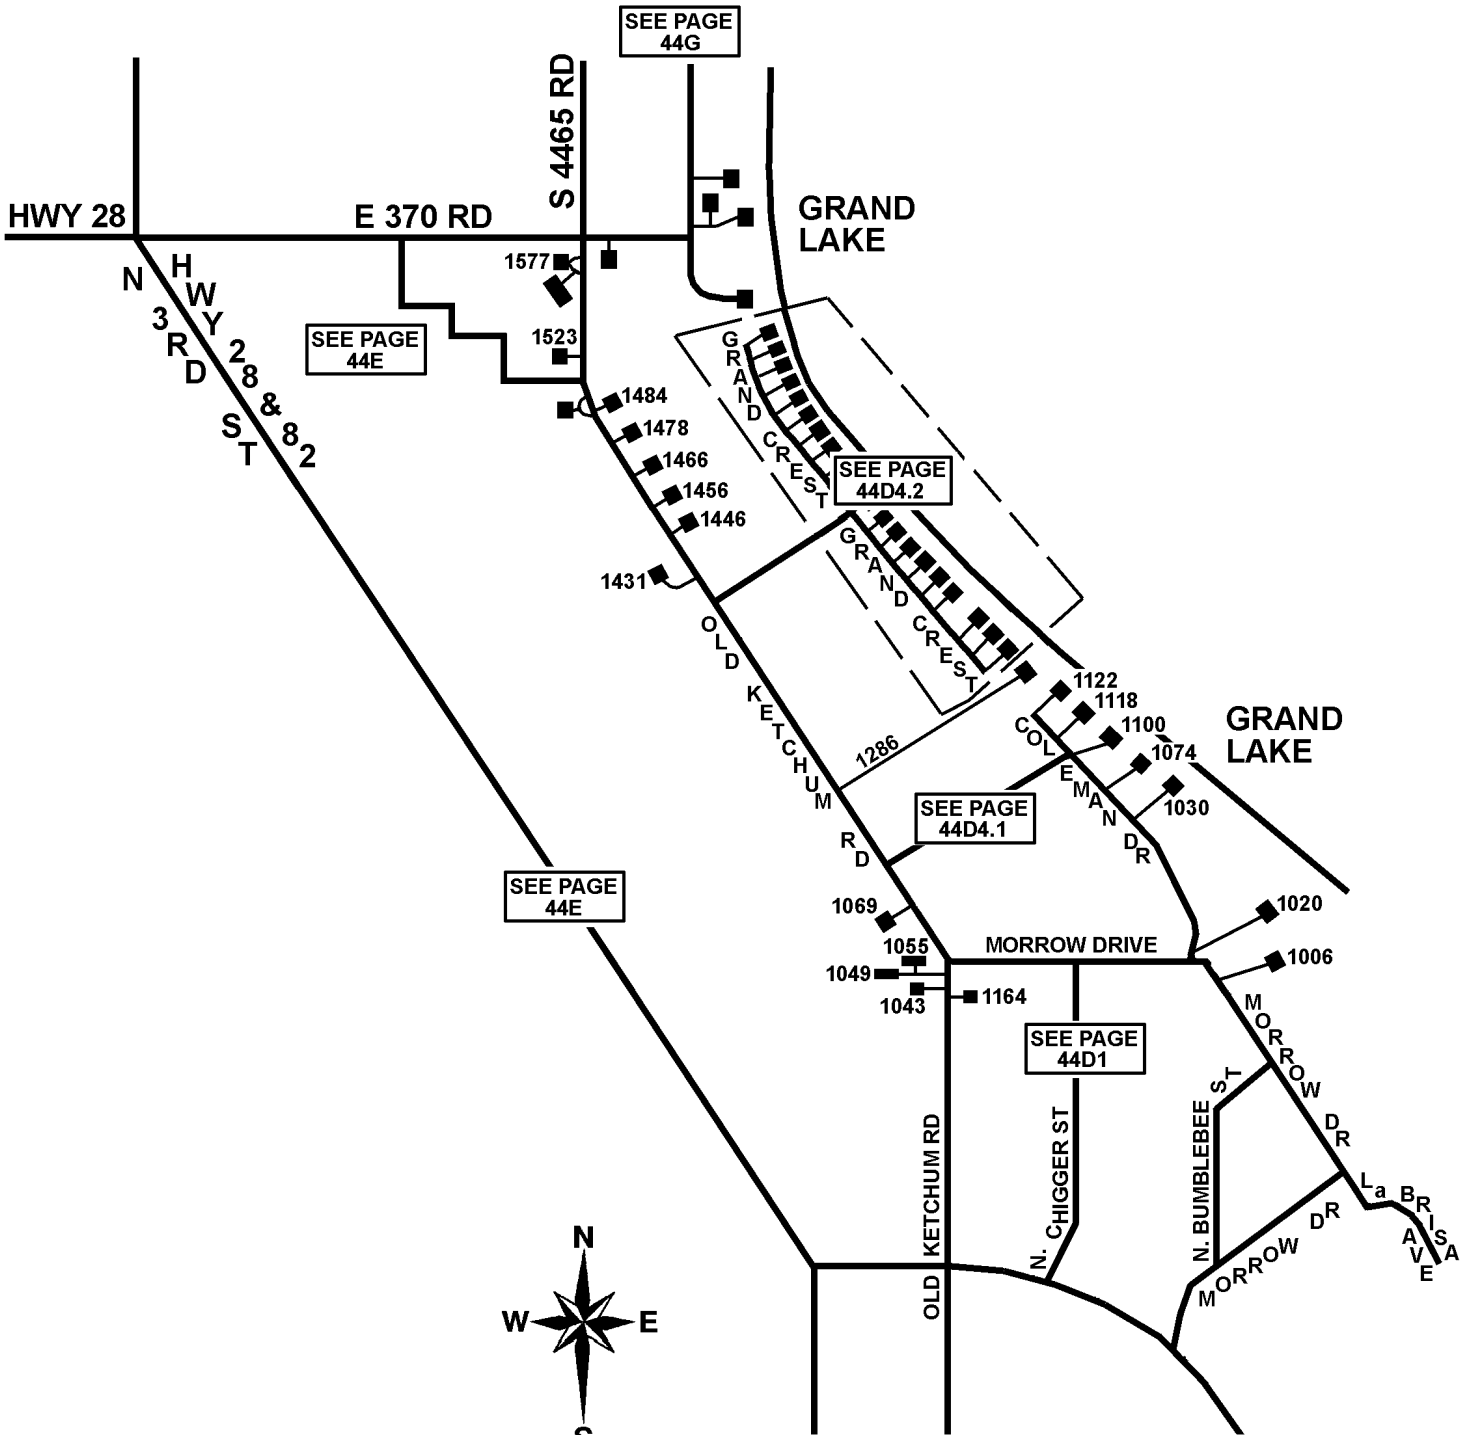

T23N - R21E

SECTION 15

MAYES COUNTY, OKLAHOMA

44D4

CRAIG COUNTY E-911

2-18-2005
REVISED 3-21-2010