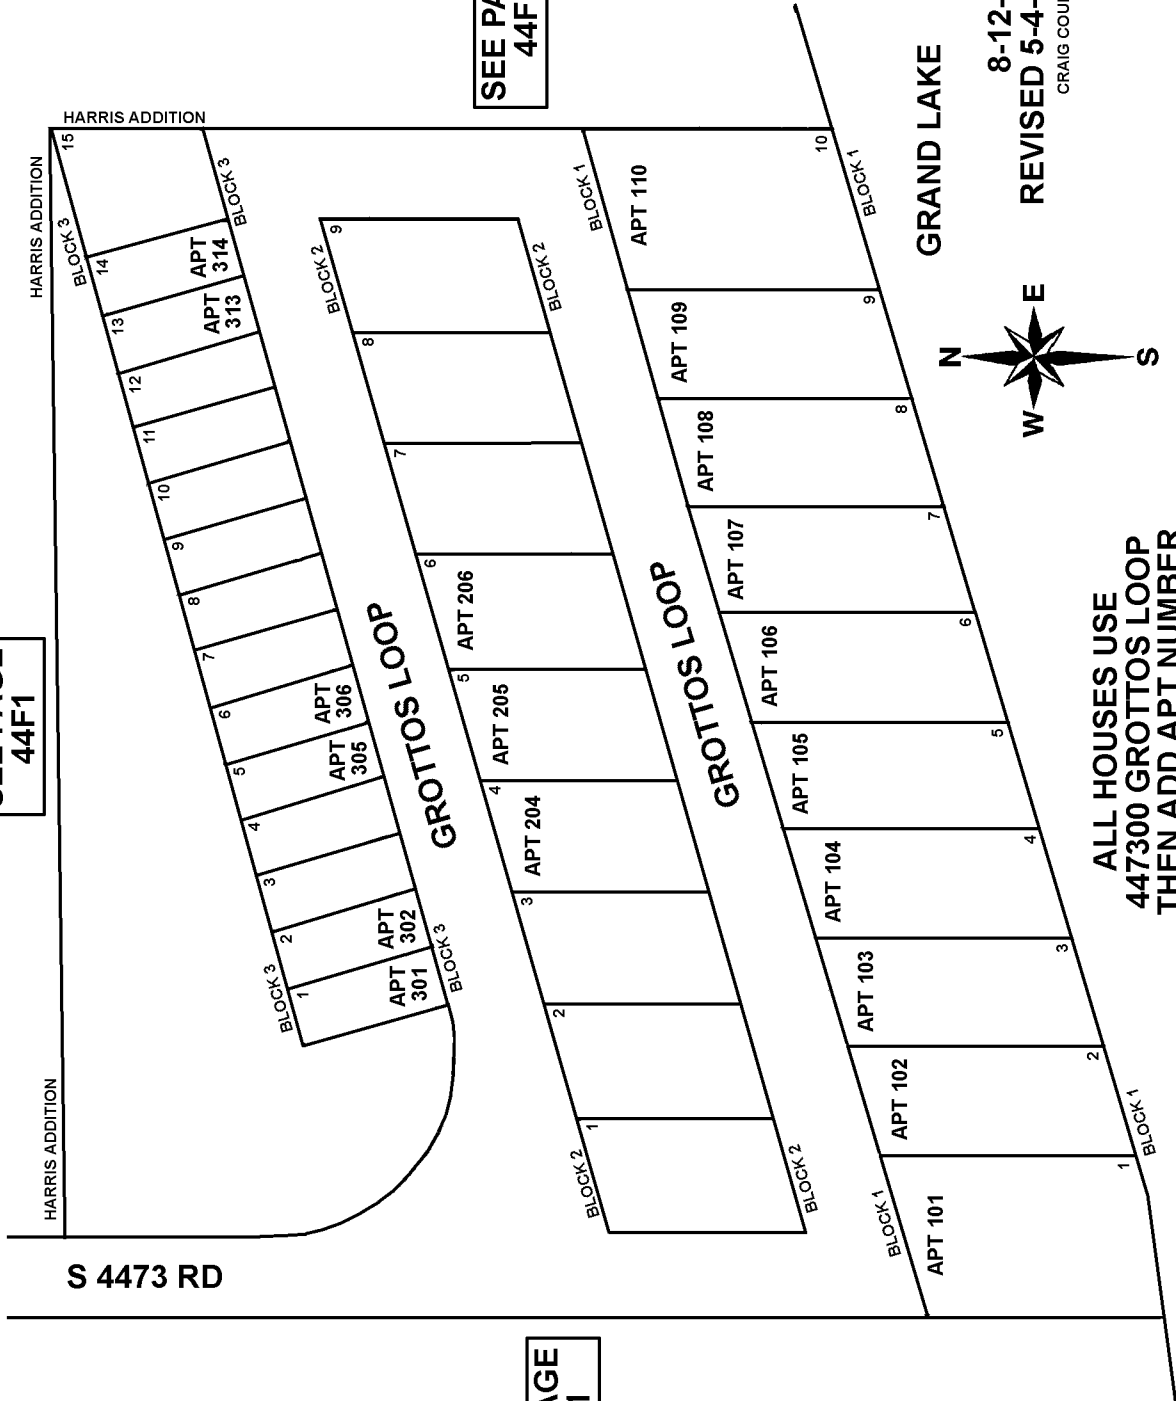

T23N - R21E

SECTION 02

MAYES COUNTY, OKLAHOMA

THE GROTTOS

44F1.1

SEE PAGE 44F1

SEE PAGE 44F1

8-12-2006
REVISED 5-4-2022
CRAIG COUNTY E-911

ALL HOUSES USE
447300 GROTTOS LOOP
THEN ADD APT NUMBER

SEE PAGE 44F1