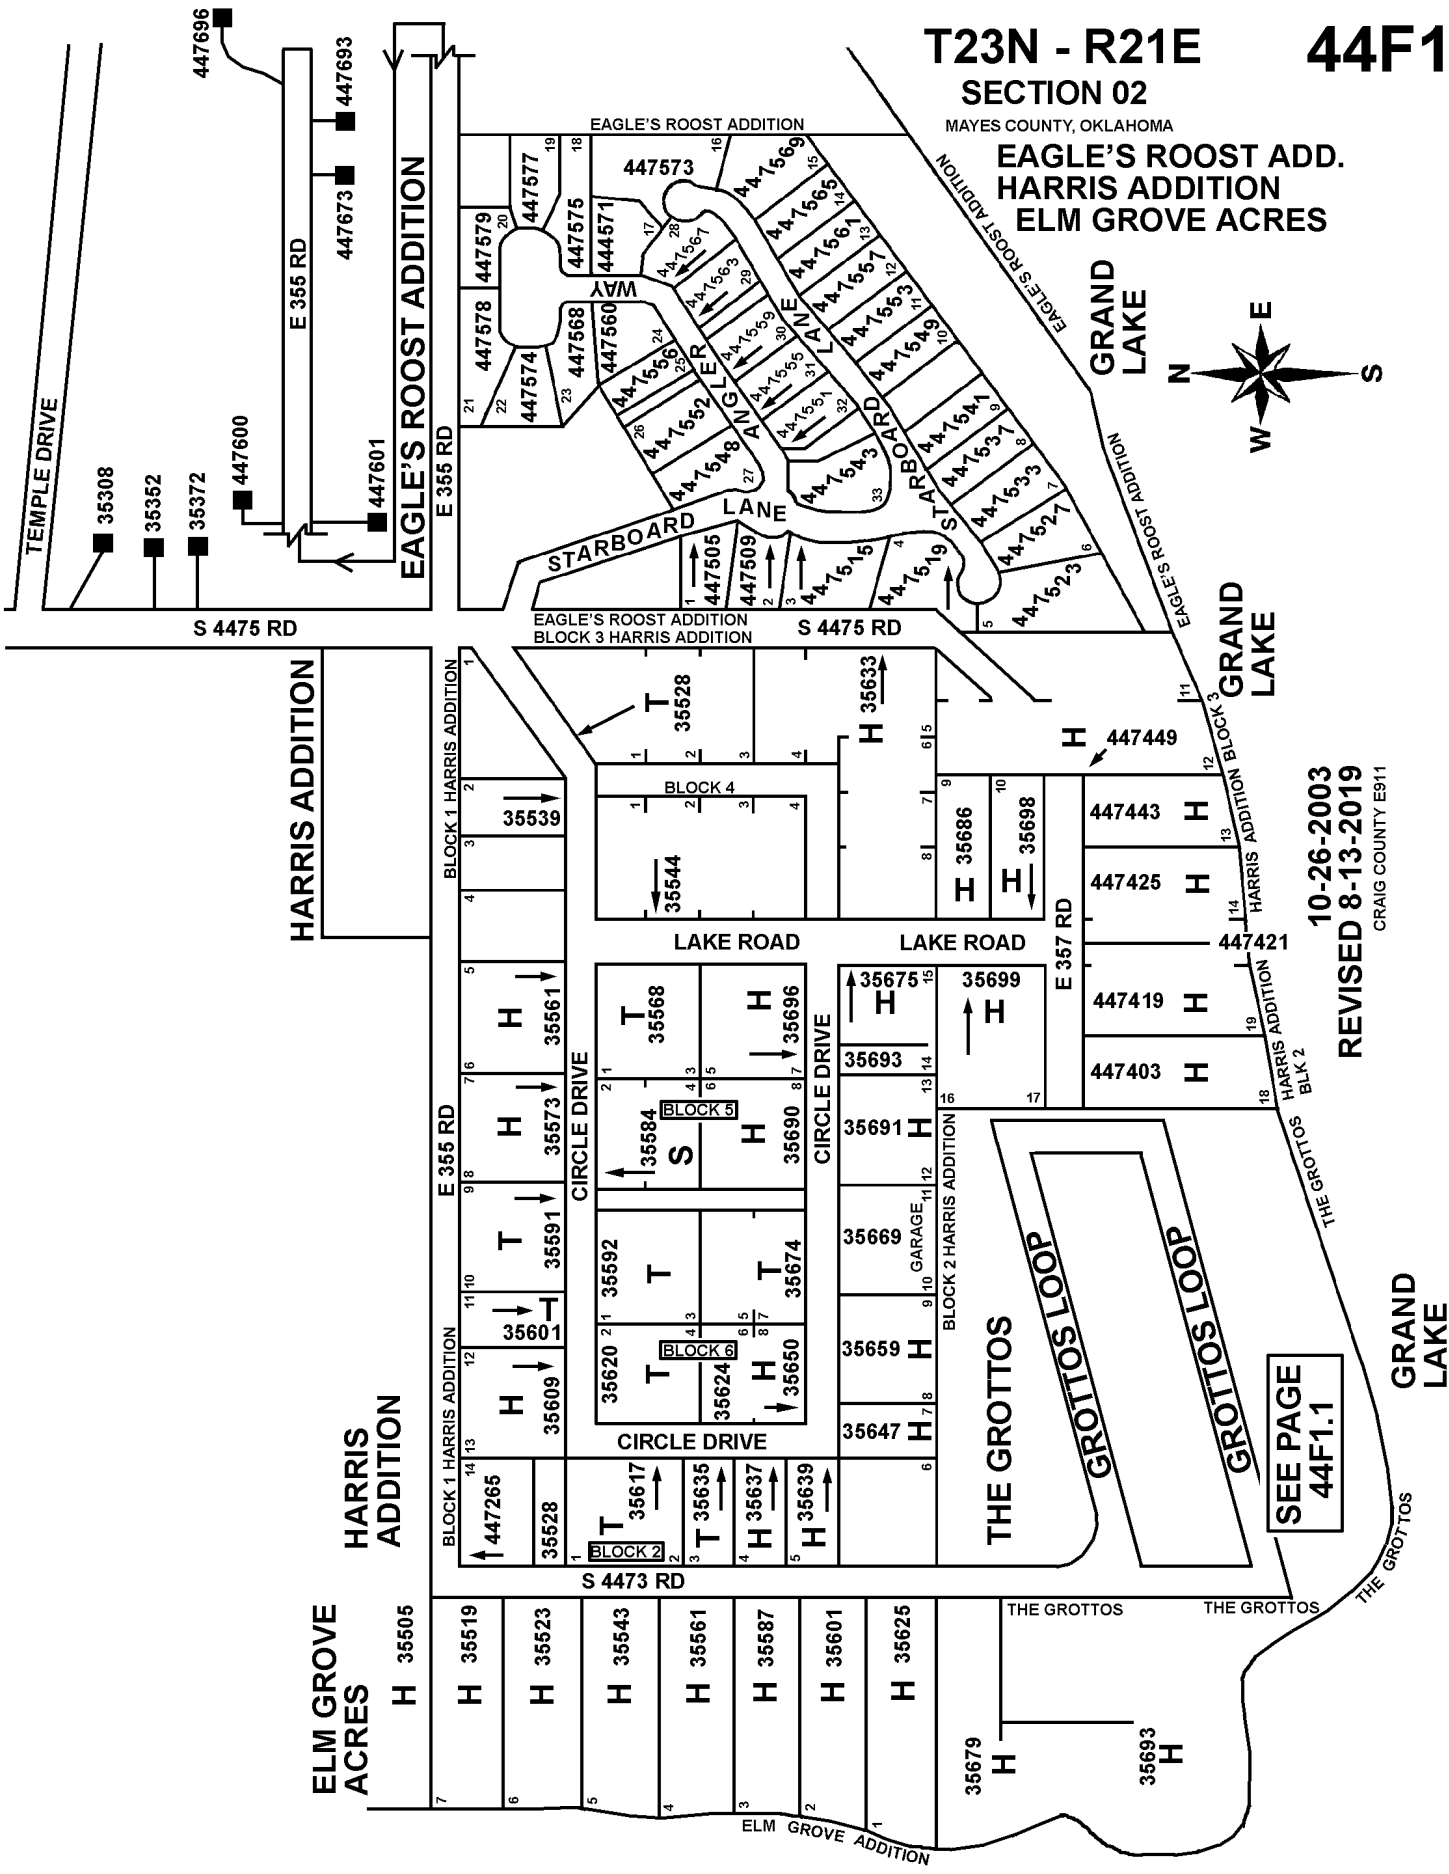

T23N - R21E
SECTION 02

44F1

MAYES COUNTY, OKLAHOMA

EAGLE'S ROOST ADD.
HARRIS ADDITION
ELM GROVE ACRES

SEE PAGE
44F1.1

10-26-2003
REVISED 8-13-2019
CRAIG COUNTY E911