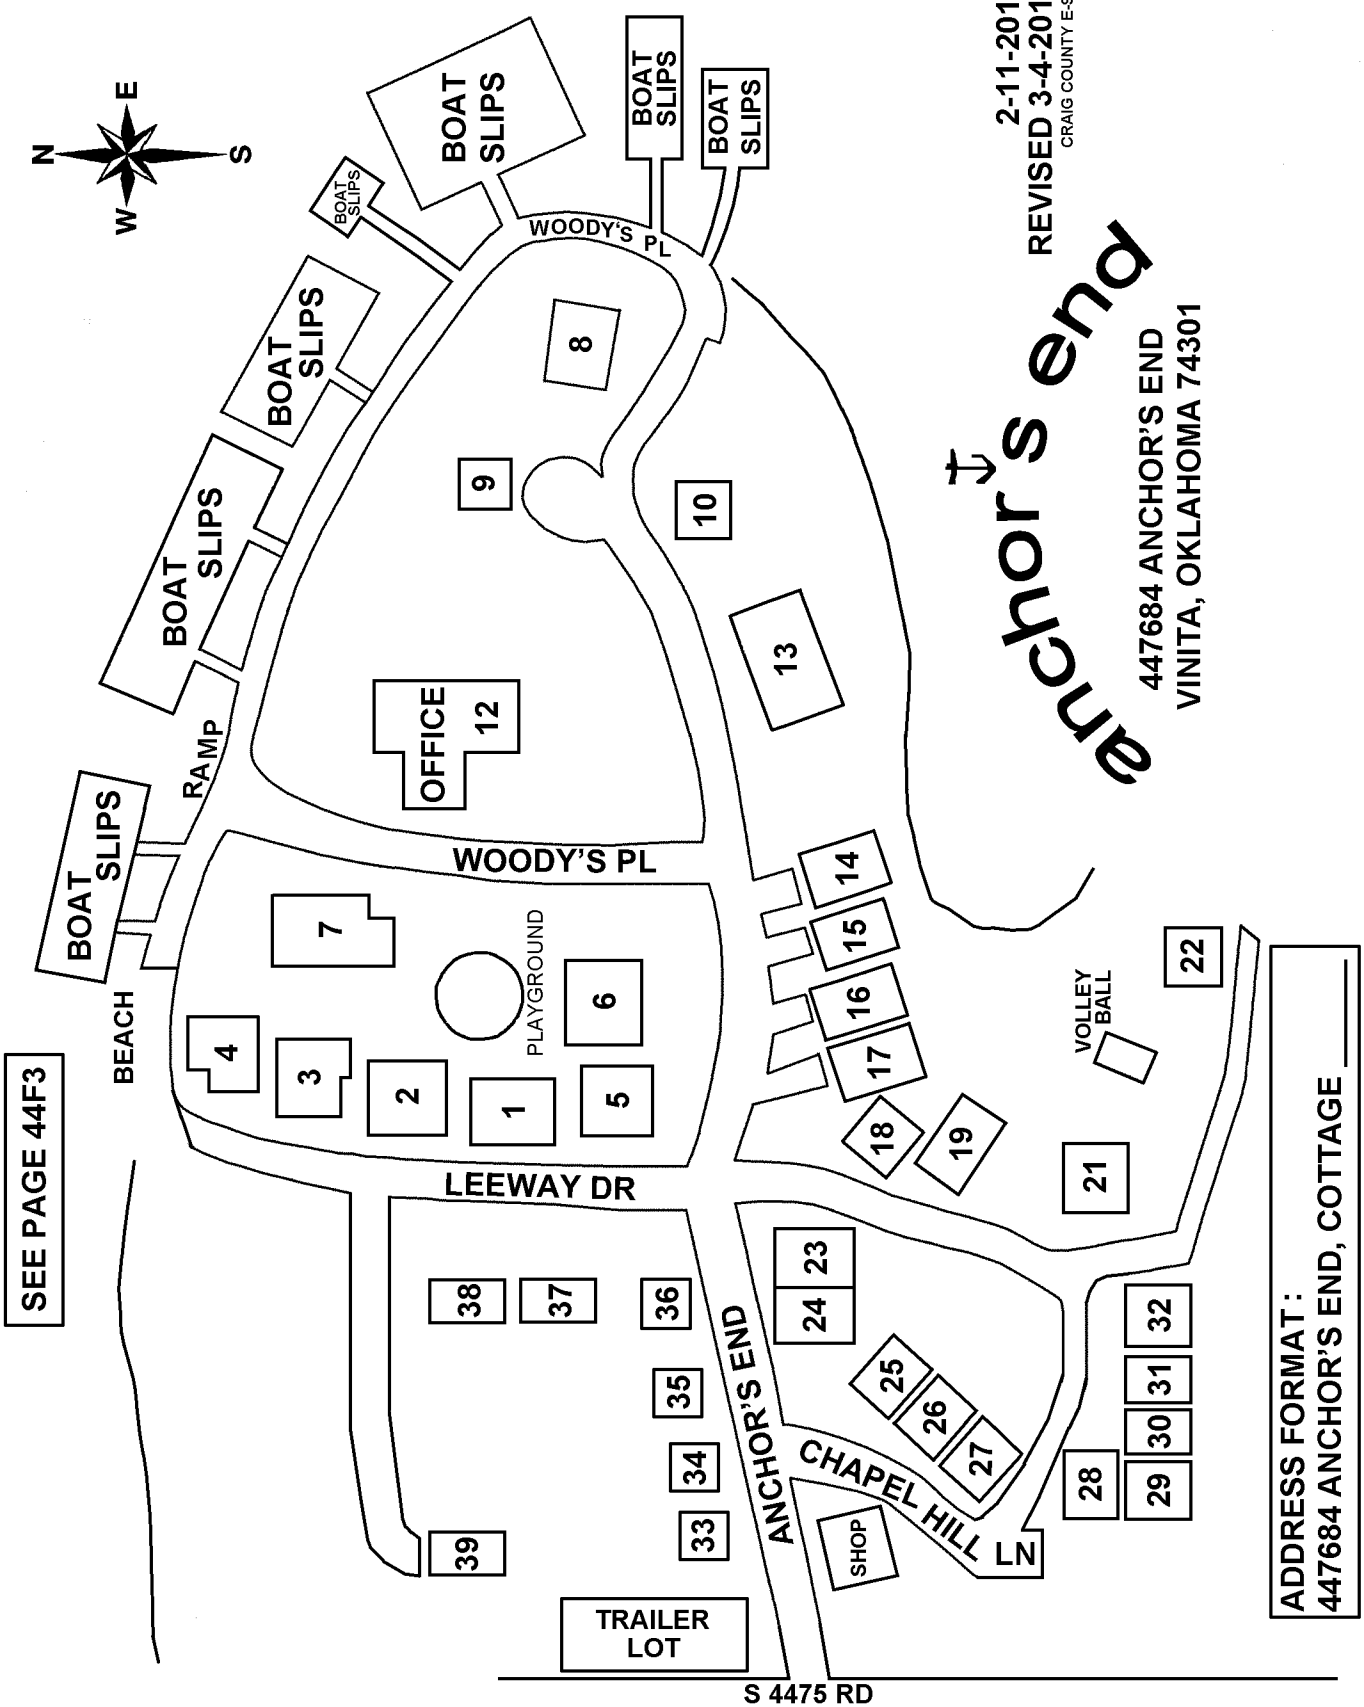

# T23N - R21E

# 44F10

SECTION 02  
MAYES COUNTY, OKLAHOMA

2-11-2010  
REVISED 3-4-2010  
CRAIG COUNTY E-911

Anchor's end

447684 ANCHOR'S END  
VINITA, OKLAHOMA 74301

SEE PAGE 44F3

ADDRESS FORMAT:  
447684 ANCHOR'S END, COTTAGE

SEE PAGE 44

S 4475 RD