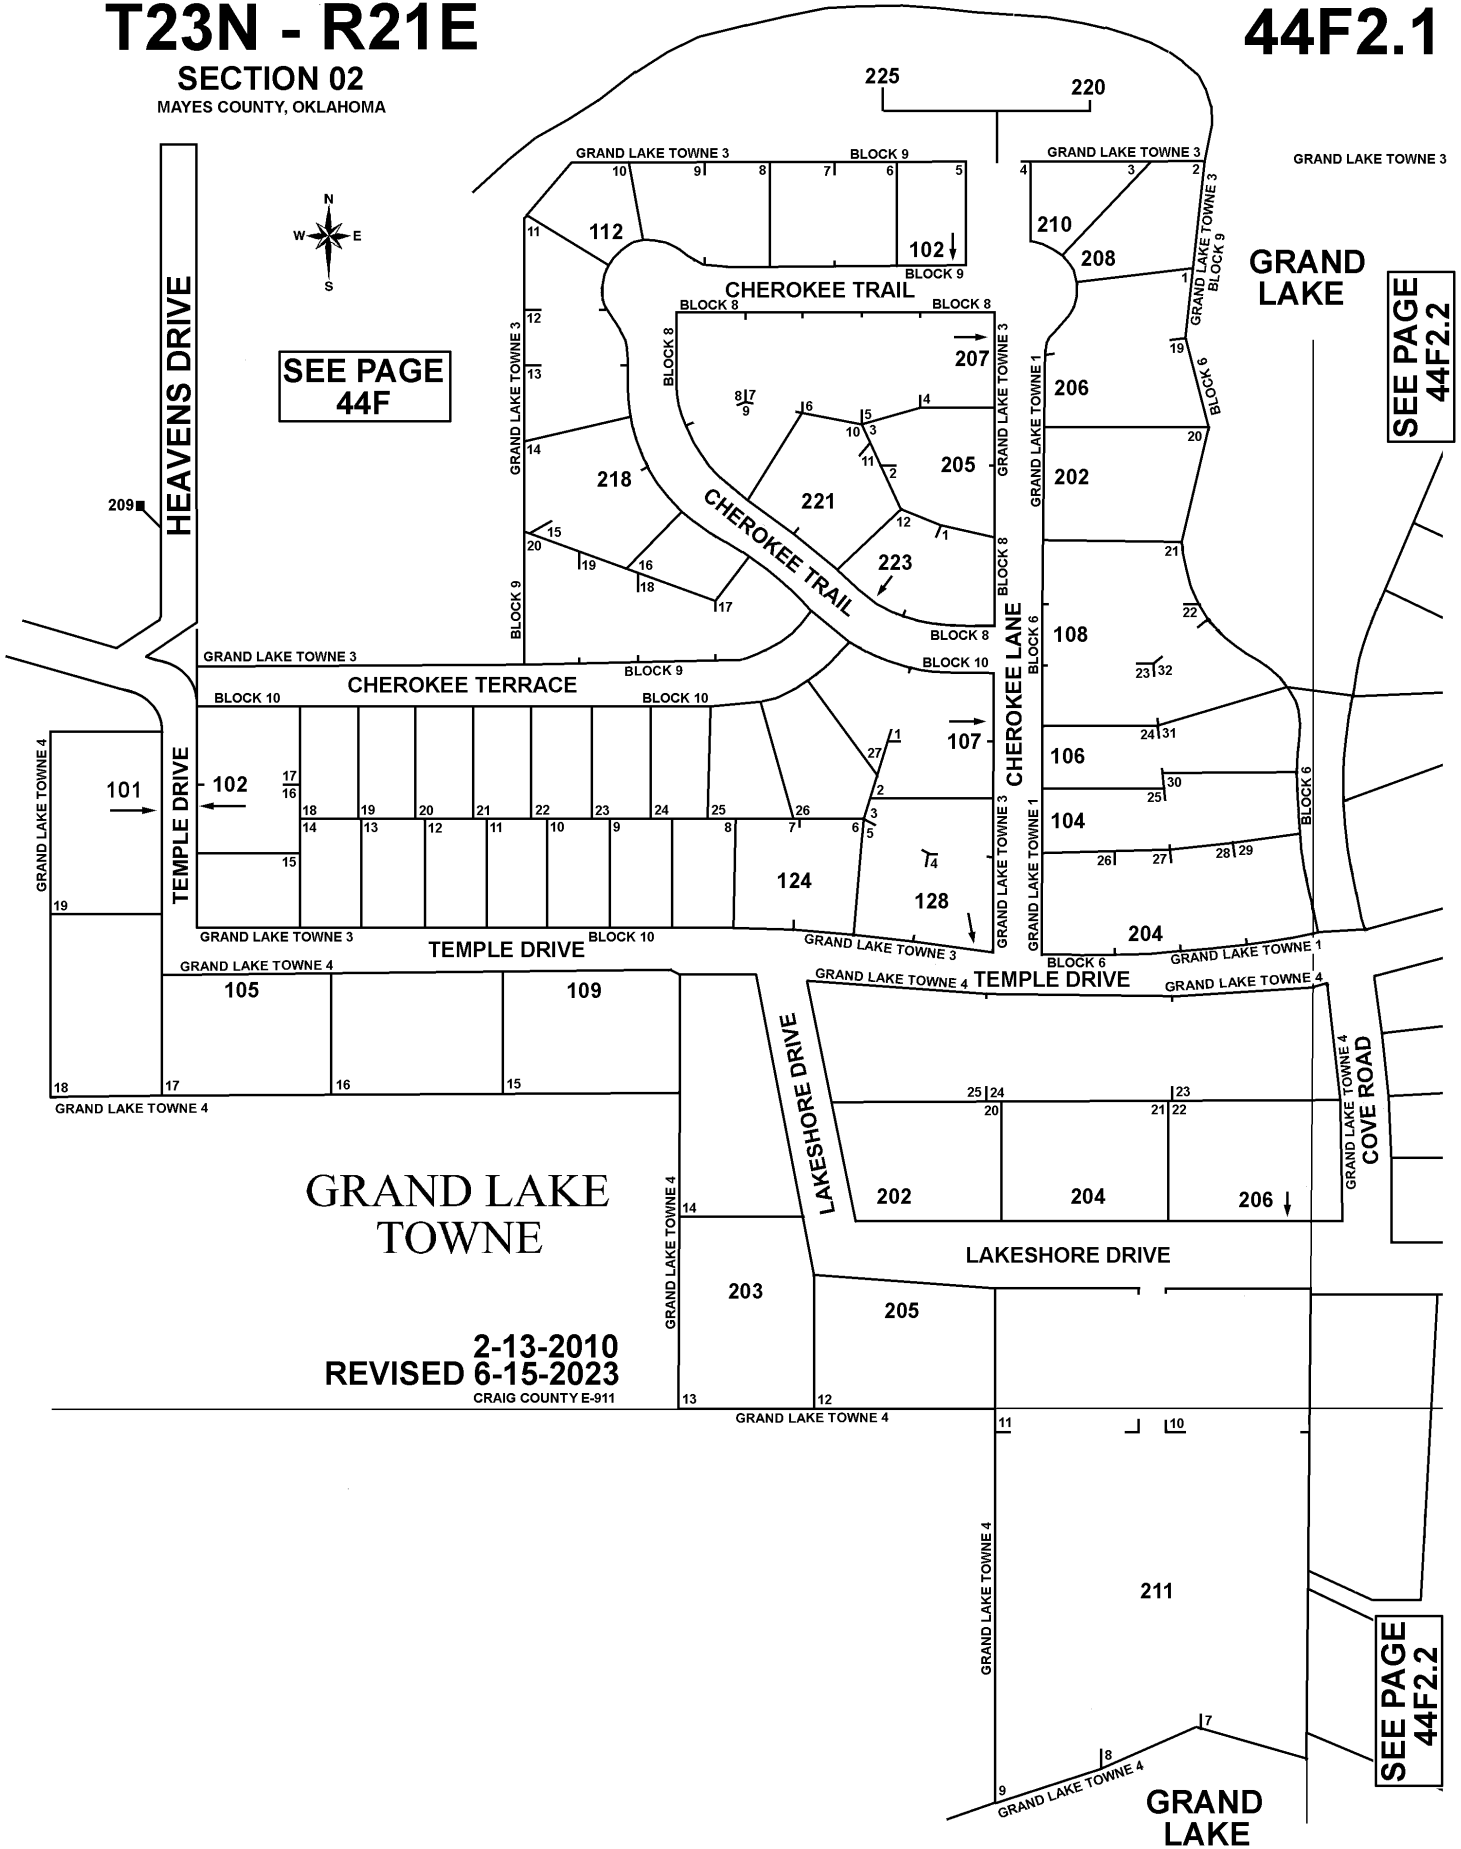

# T23N - R21E

SECTION 02  
MAYES COUNTY, OKLAHOMA

# 44F2.1

SEE PAGE  
44F

SEE PAGE  
44F2.2

SEE PAGE  
44F2.2

GRAND LAKE  
TOWNE

2-13-2010  
REVISED 6-15-2023

CRAIG COUNTY E-911