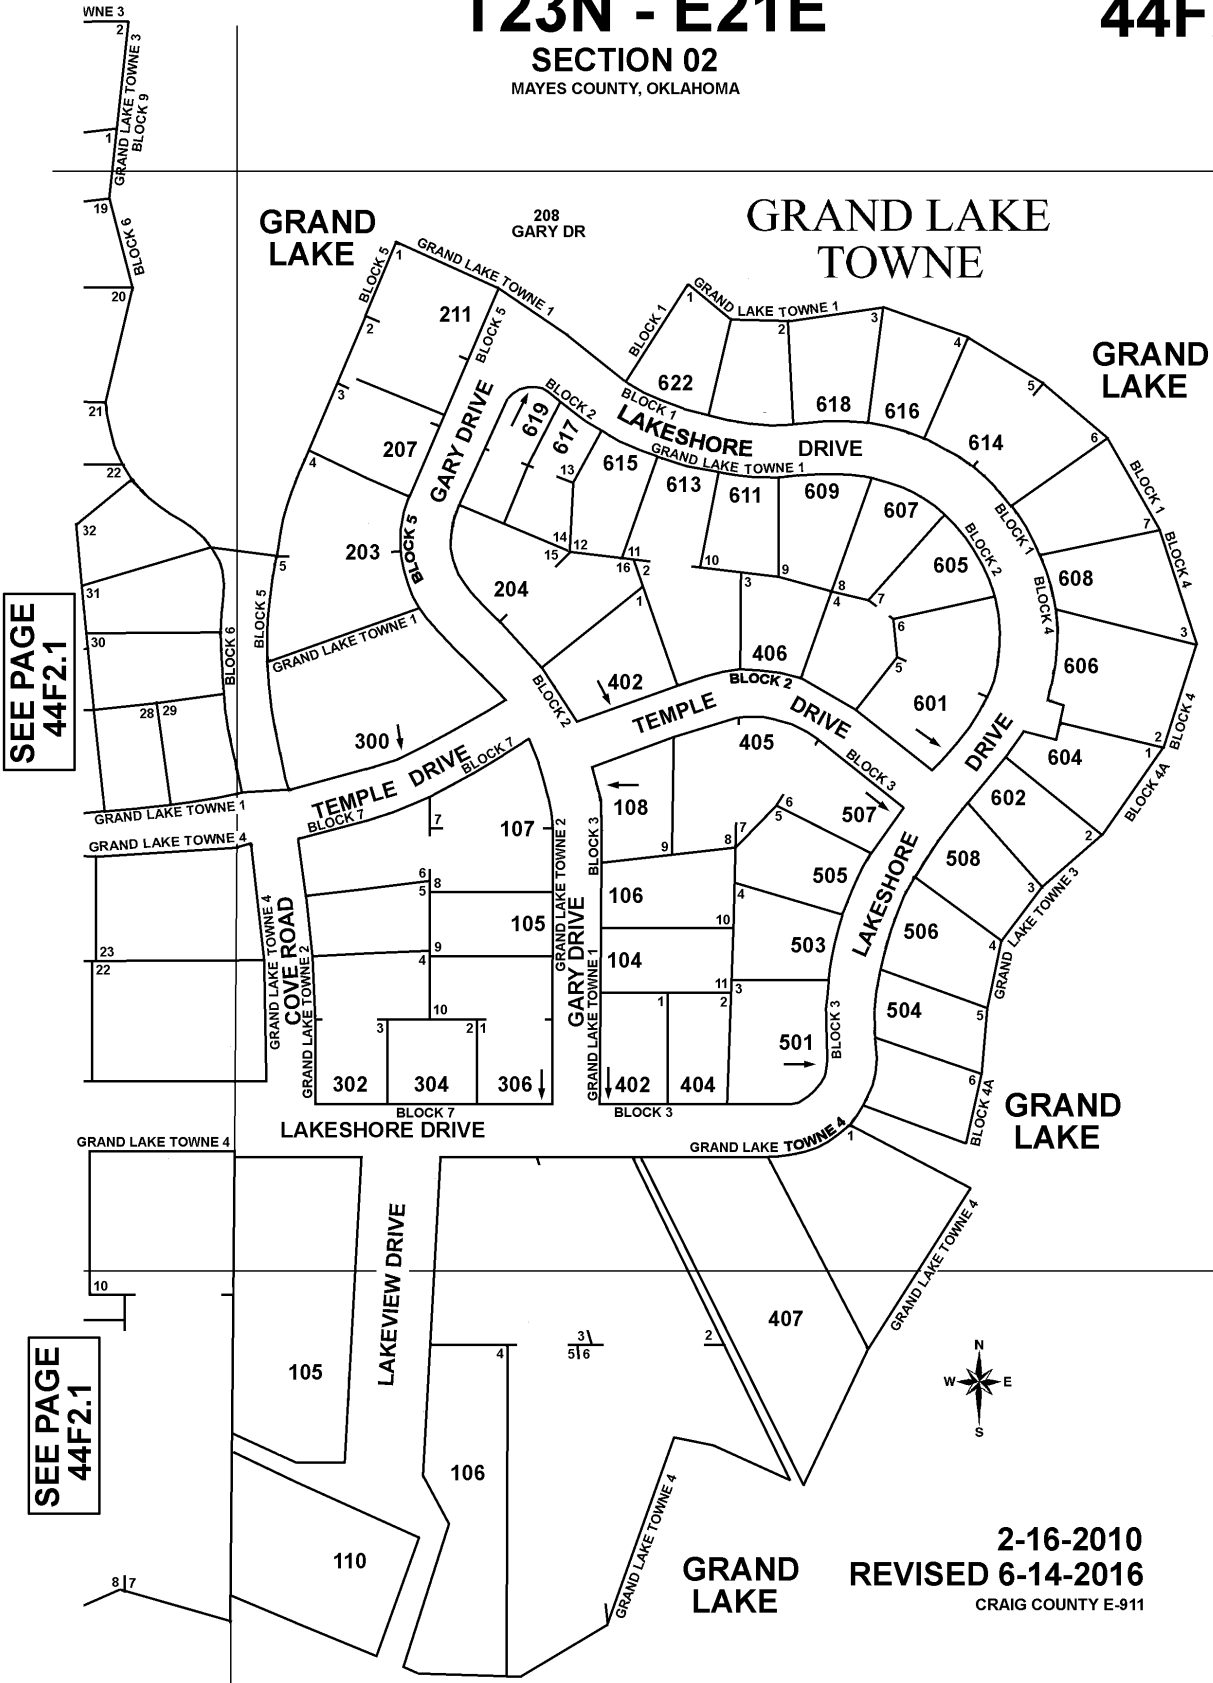

# T23N - E21E

# 44F2.2

SECTION 02  
MAYES COUNTY, OKLAHOMA

SEE PAGE  
44F2.1

SEE PAGE  
44F2.1

2-16-2010  
REVISED 6-14-2016  
CRAIG COUNTY E-911