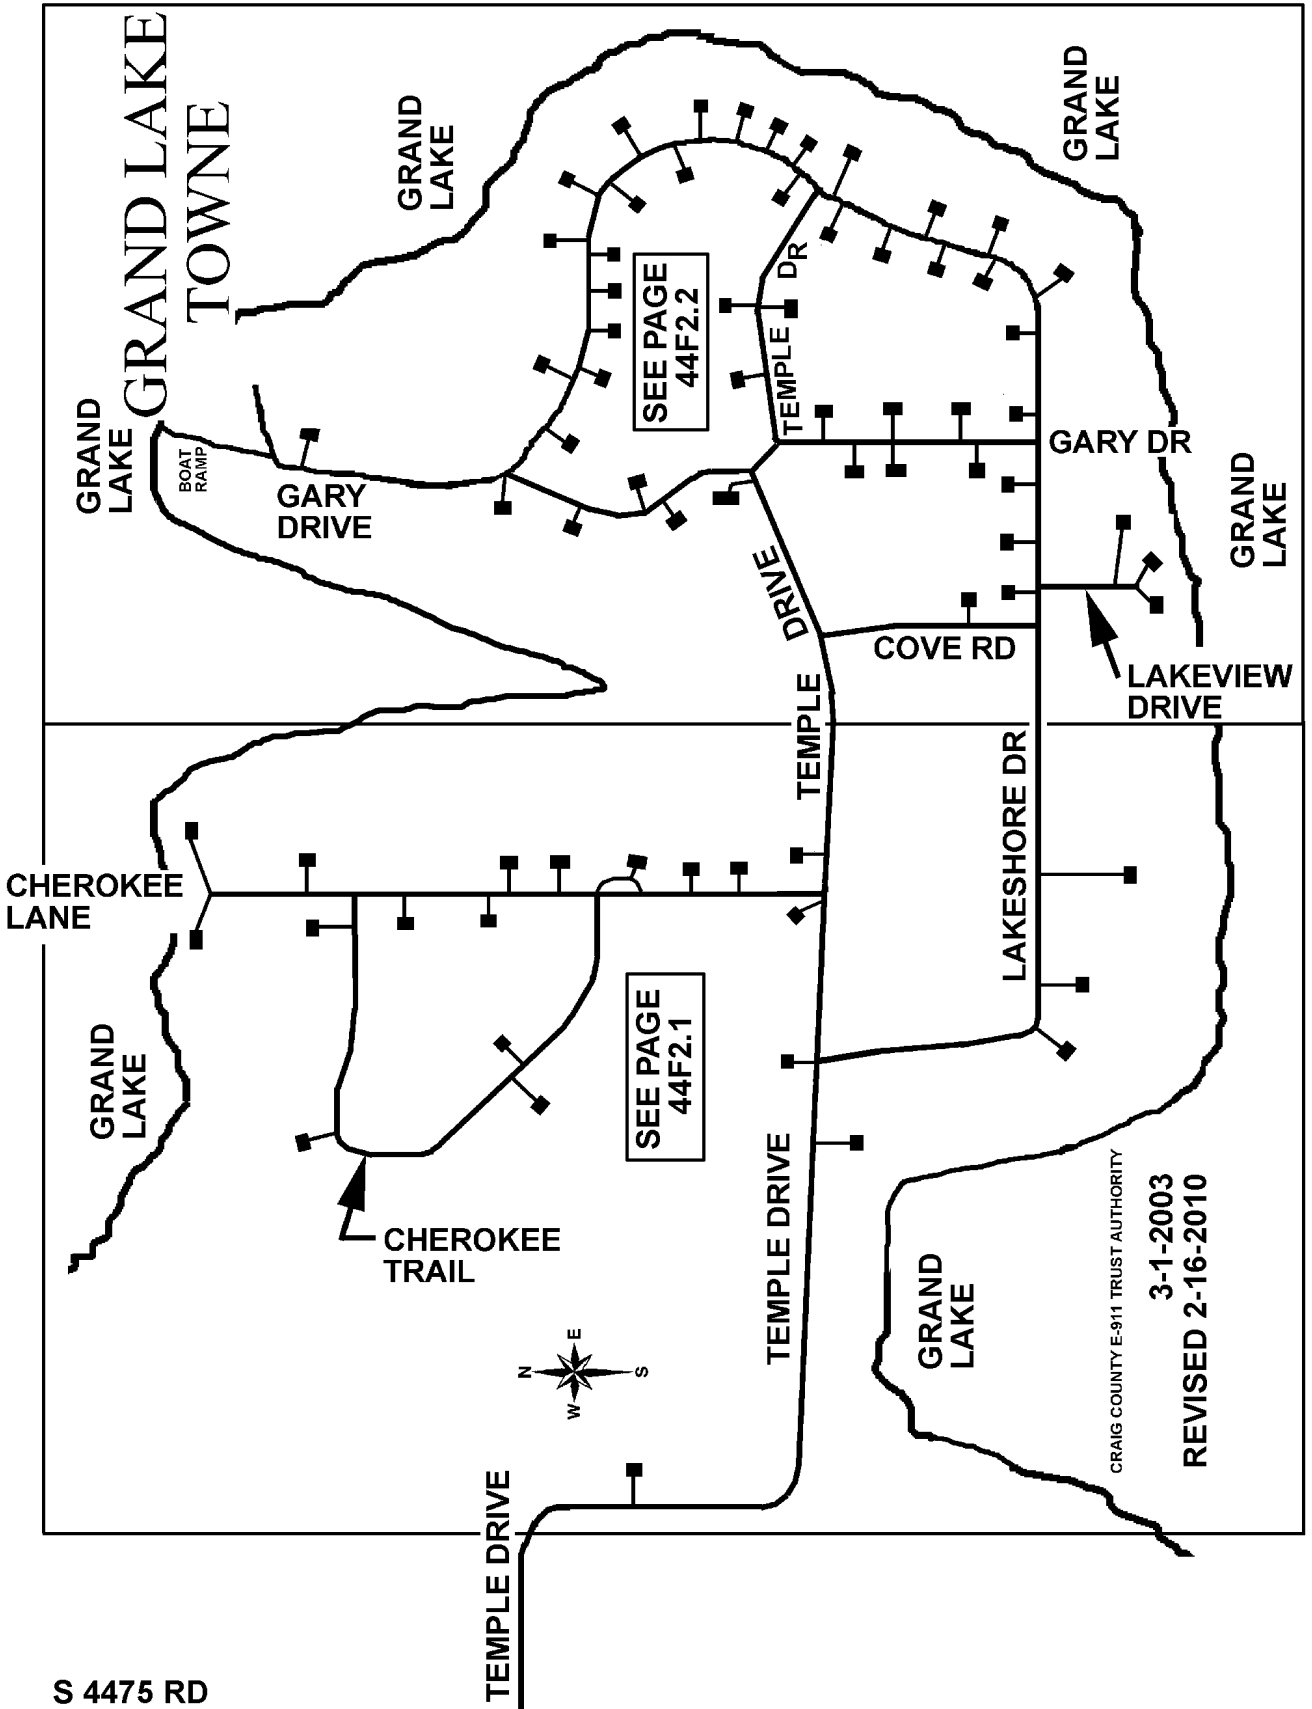

T23N - R21E

44F2

SECTION 02
MAYES COUNTY, OKLAHOMA

S 4475 RD

CRAIG COUNTY E-911 TRUST AUTHORITY

3-1-2003
REVISED 2-16-2010