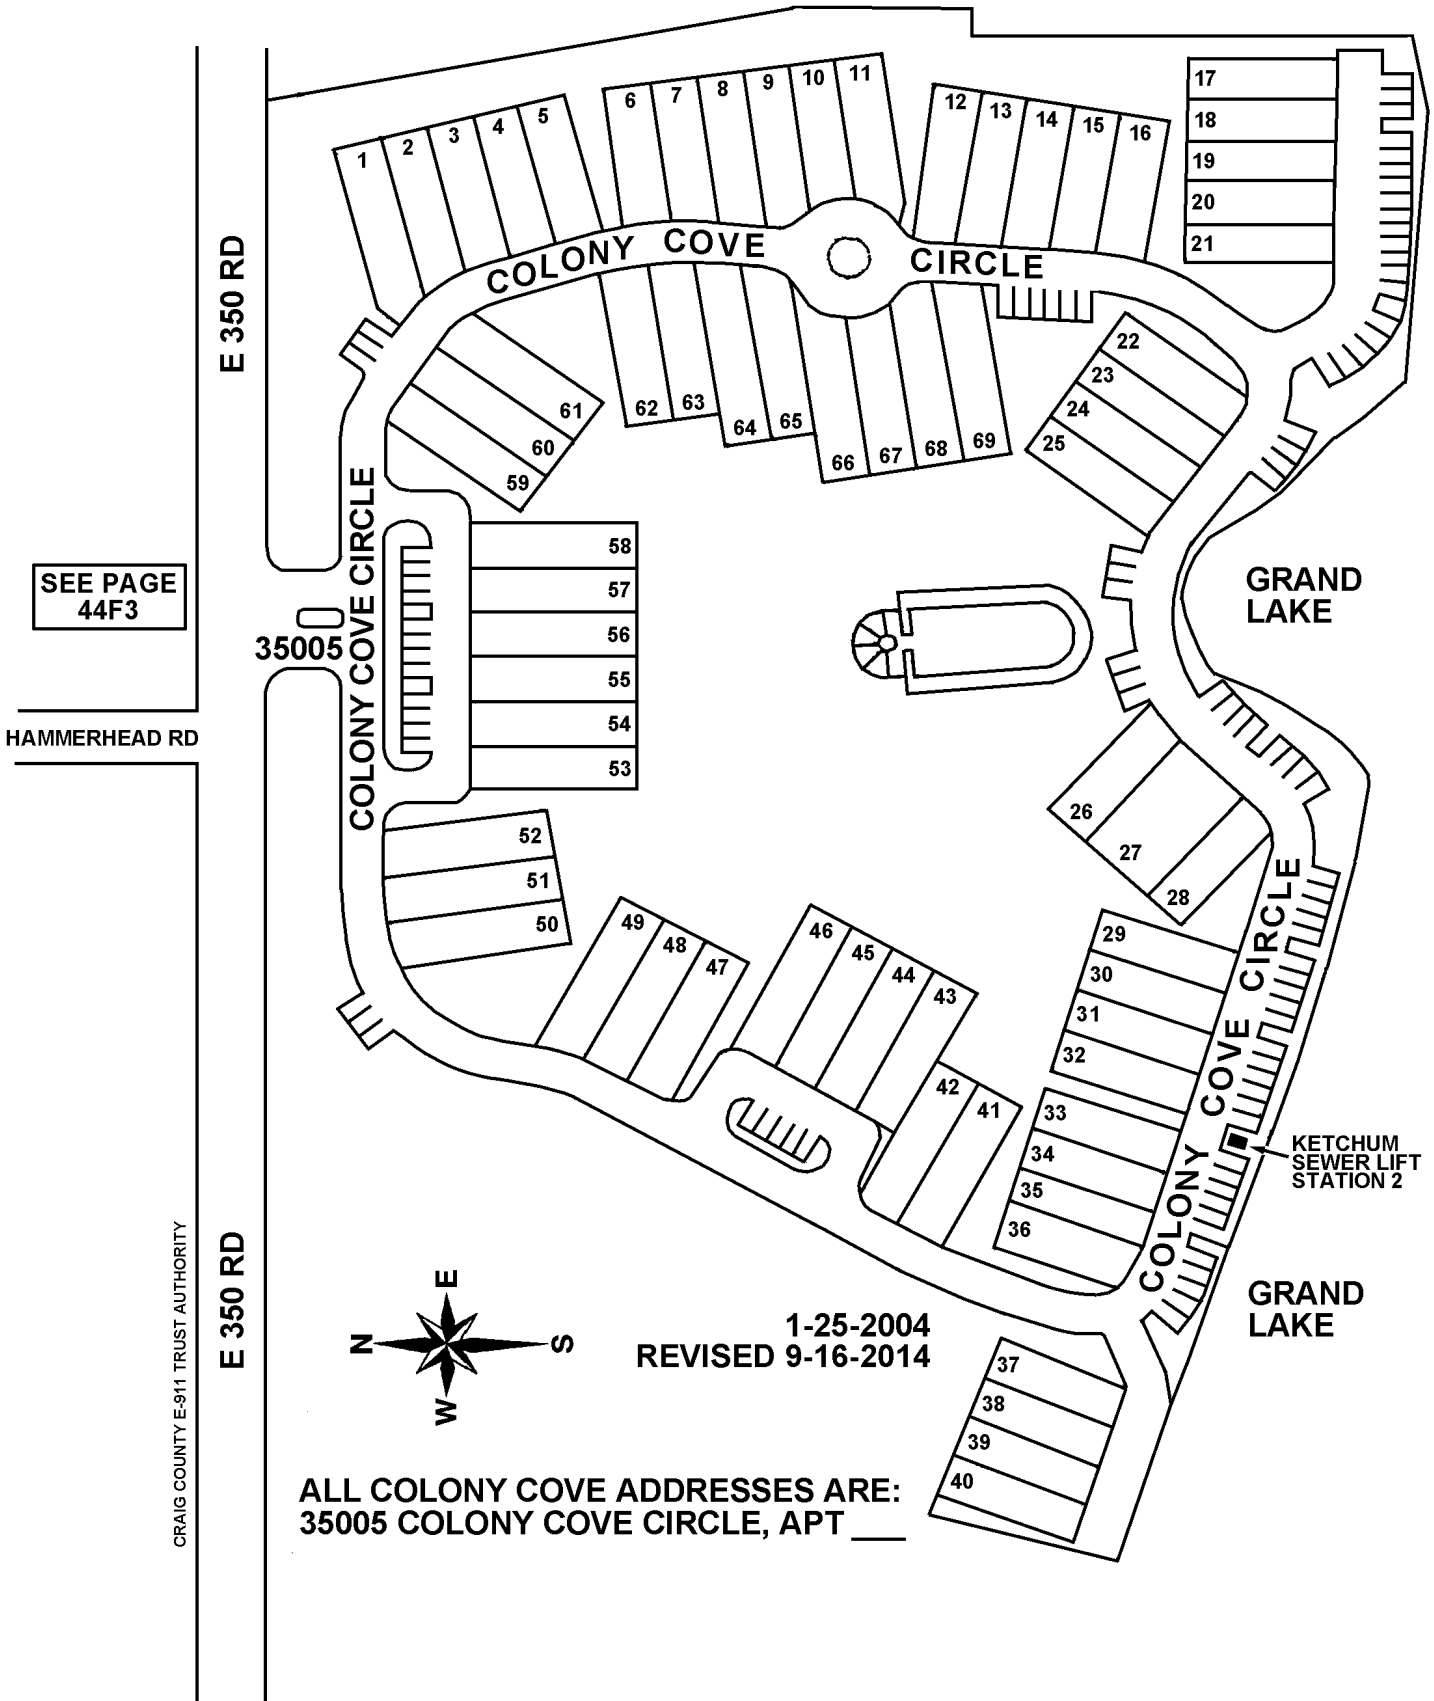

T23N - R21E  
SECTION 02  
MAYES COUNTY, OKLAHOMA

44F3.1

COLONY COVE

SEE PAGE  
44F3

35005

KETCHUM  
SEWER LIFT  
STATION 2

1-25-2004  
REVISED 9-16-2014

ALL COLONY COVE ADDRESSES ARE:  
35005 COLONY COVE CIRCLE, APT \_\_\_\_