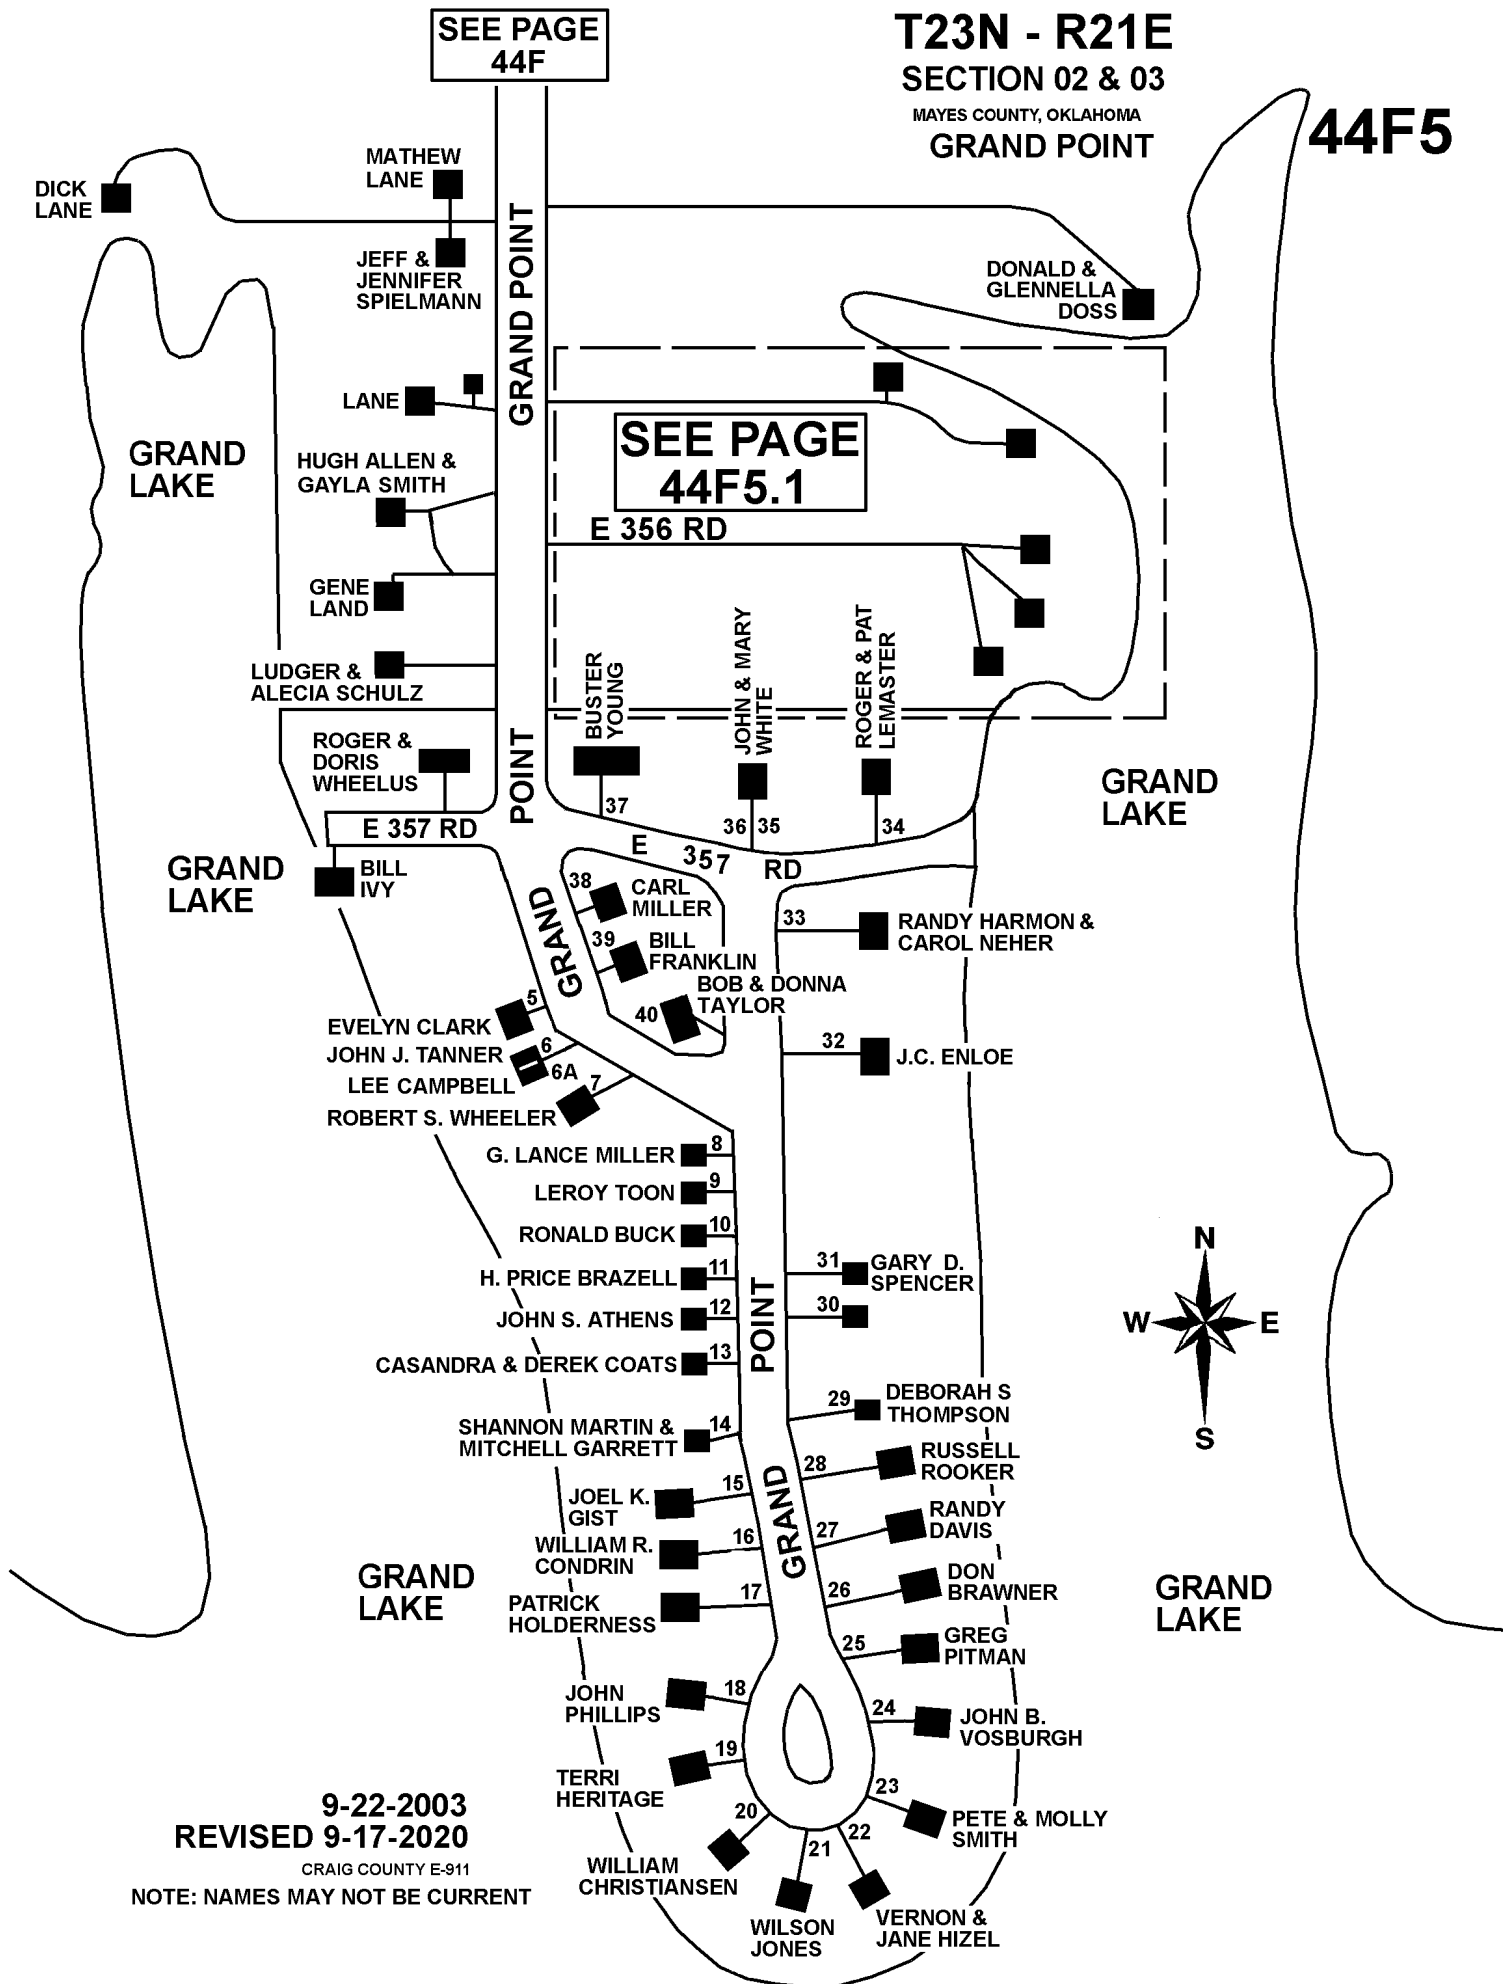

SEE PAGE 44F

T23N - R21E
SECTION 02 & 03
MAYES COUNTY, OKLAHOMA
GRAND POINT

44F5

SEE PAGE 44F5.1

DICK LANE

MATHEW LANE

JEFF & JENNIFER SPIELMANN

LANE

HUGH ALLEN & GAYLA SMITH

GENE LAND

LUDGER & ALECIA SCHULZ

ROGER & DORIS WHEELUS

BILL IVY

EVELYN CLARK
JOHN J. TANNER
LEE CAMPBELL
ROBERT S. WHEELER

5
6
6A
7
8
9
10
11
12
13
14
15
16
17

G. LANCE MILLER
LEROY TOON
RONALD BUCK
H. PRICE BRAZELL
JOHN S. ATHENS
CASANDRA & DEREK COATS
SHANNON MARTIN & MITCHELL GARRETT
JOEL K. GIST
WILLIAM R. CONDRIAN
PATRICK HOLDERNESS

18
19
20
21

JOHN PHILLIPS
TERRI HERITAGE
WILLIAM CHRISTIANSEN
WILSON JONES

37
36
35

BUSTER YOUNG
JOHN & MARY WHITE

34

ROGER & PAT LEIMASTER

38
39
40

CARL MILLER
BILL FRANKLIN
BOB & DONNA TAYLOR