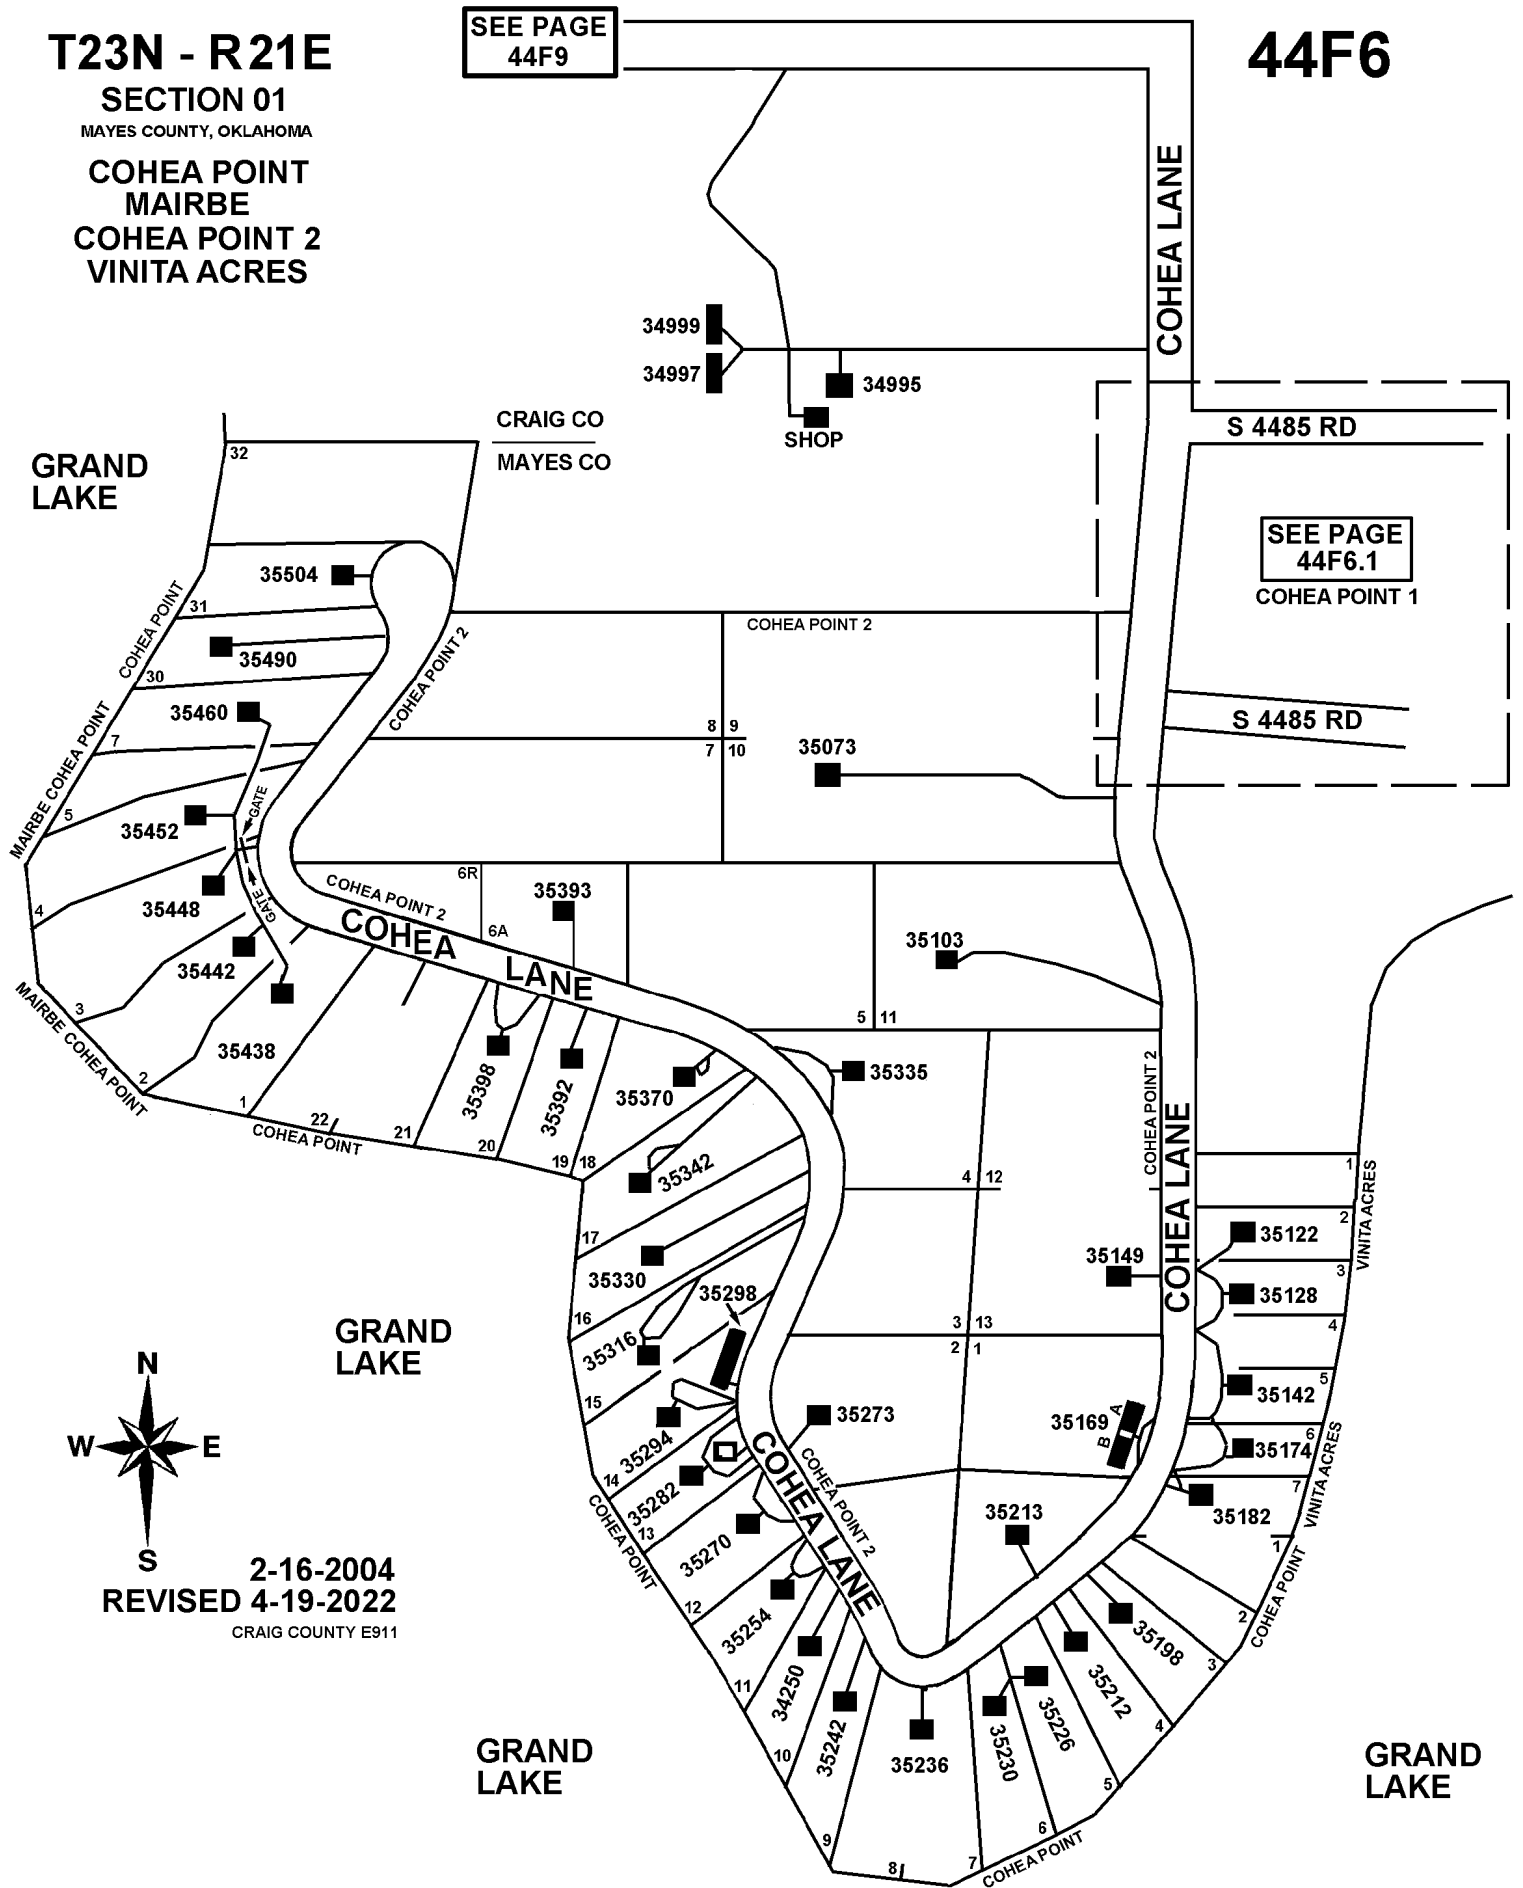

T23N - R21E

SECTION 01
MAYES COUNTY, OKLAHOMA

COHEA POINT
MAIRBE
COHEA POINT 2
VINITA ACRES

SEE PAGE
44F9

44F6

SEE PAGE
44F6.1
COHEA POINT 1

2-16-2004
REVISED 4-19-2022
CRAIG COUNTY E911

GRAND LAKE

GRAND LAKE