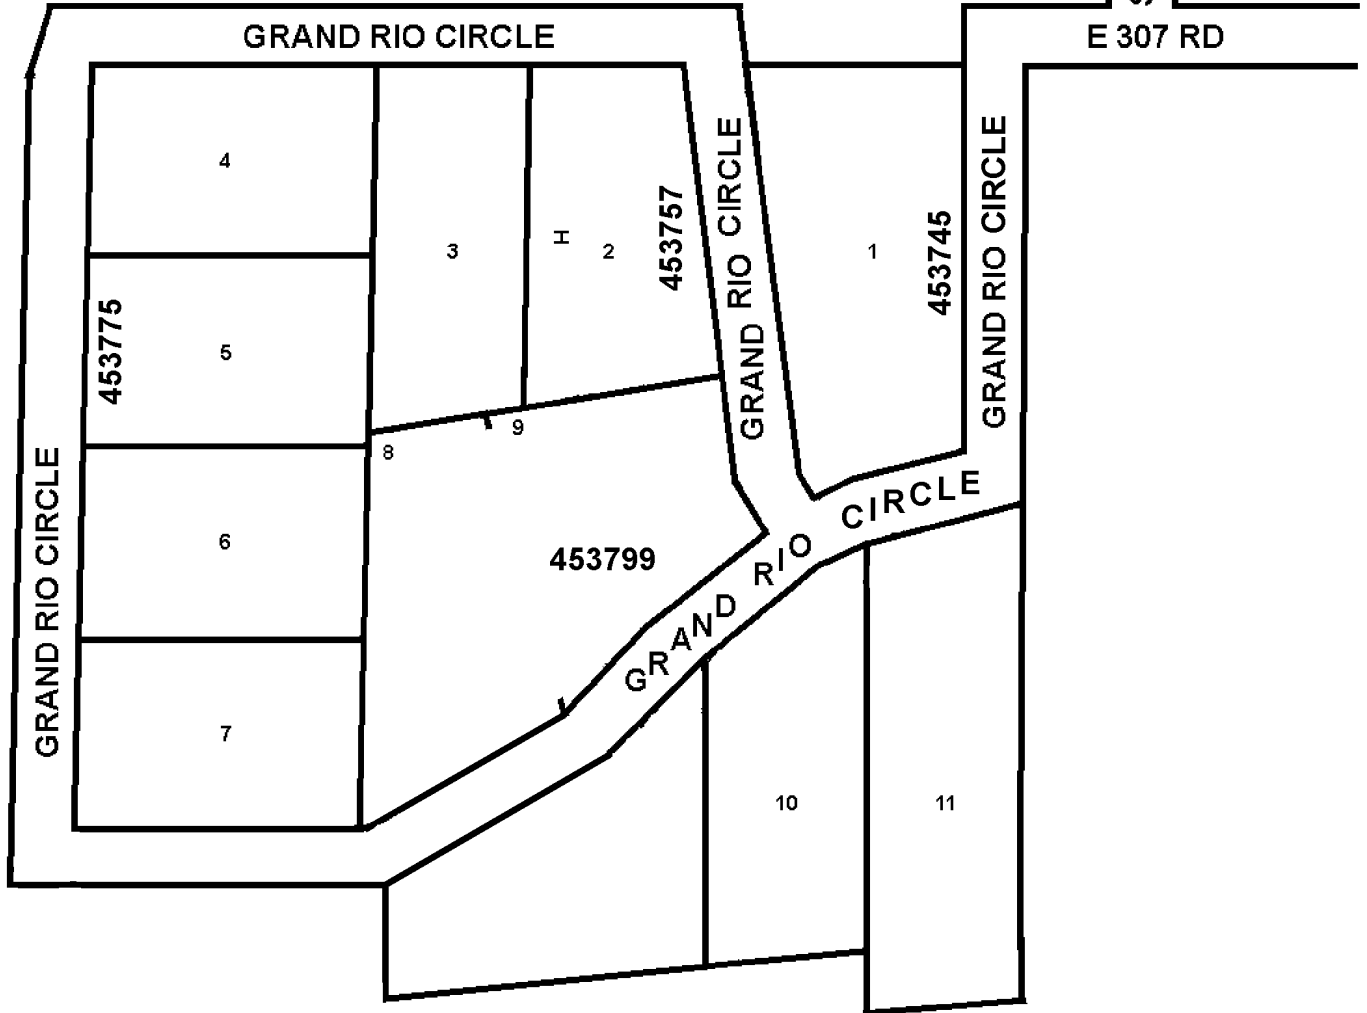

T24N - R22E

SECTION 11

DELAWARE COUNTY, OKLAHOMA

GRAND RIO

45A2

S 4535 RD

SEE PAGE  
45A3.4

E 307 RD

1-6-2003

REVISED 4-26-2016

CRAIG COUNTY E-911