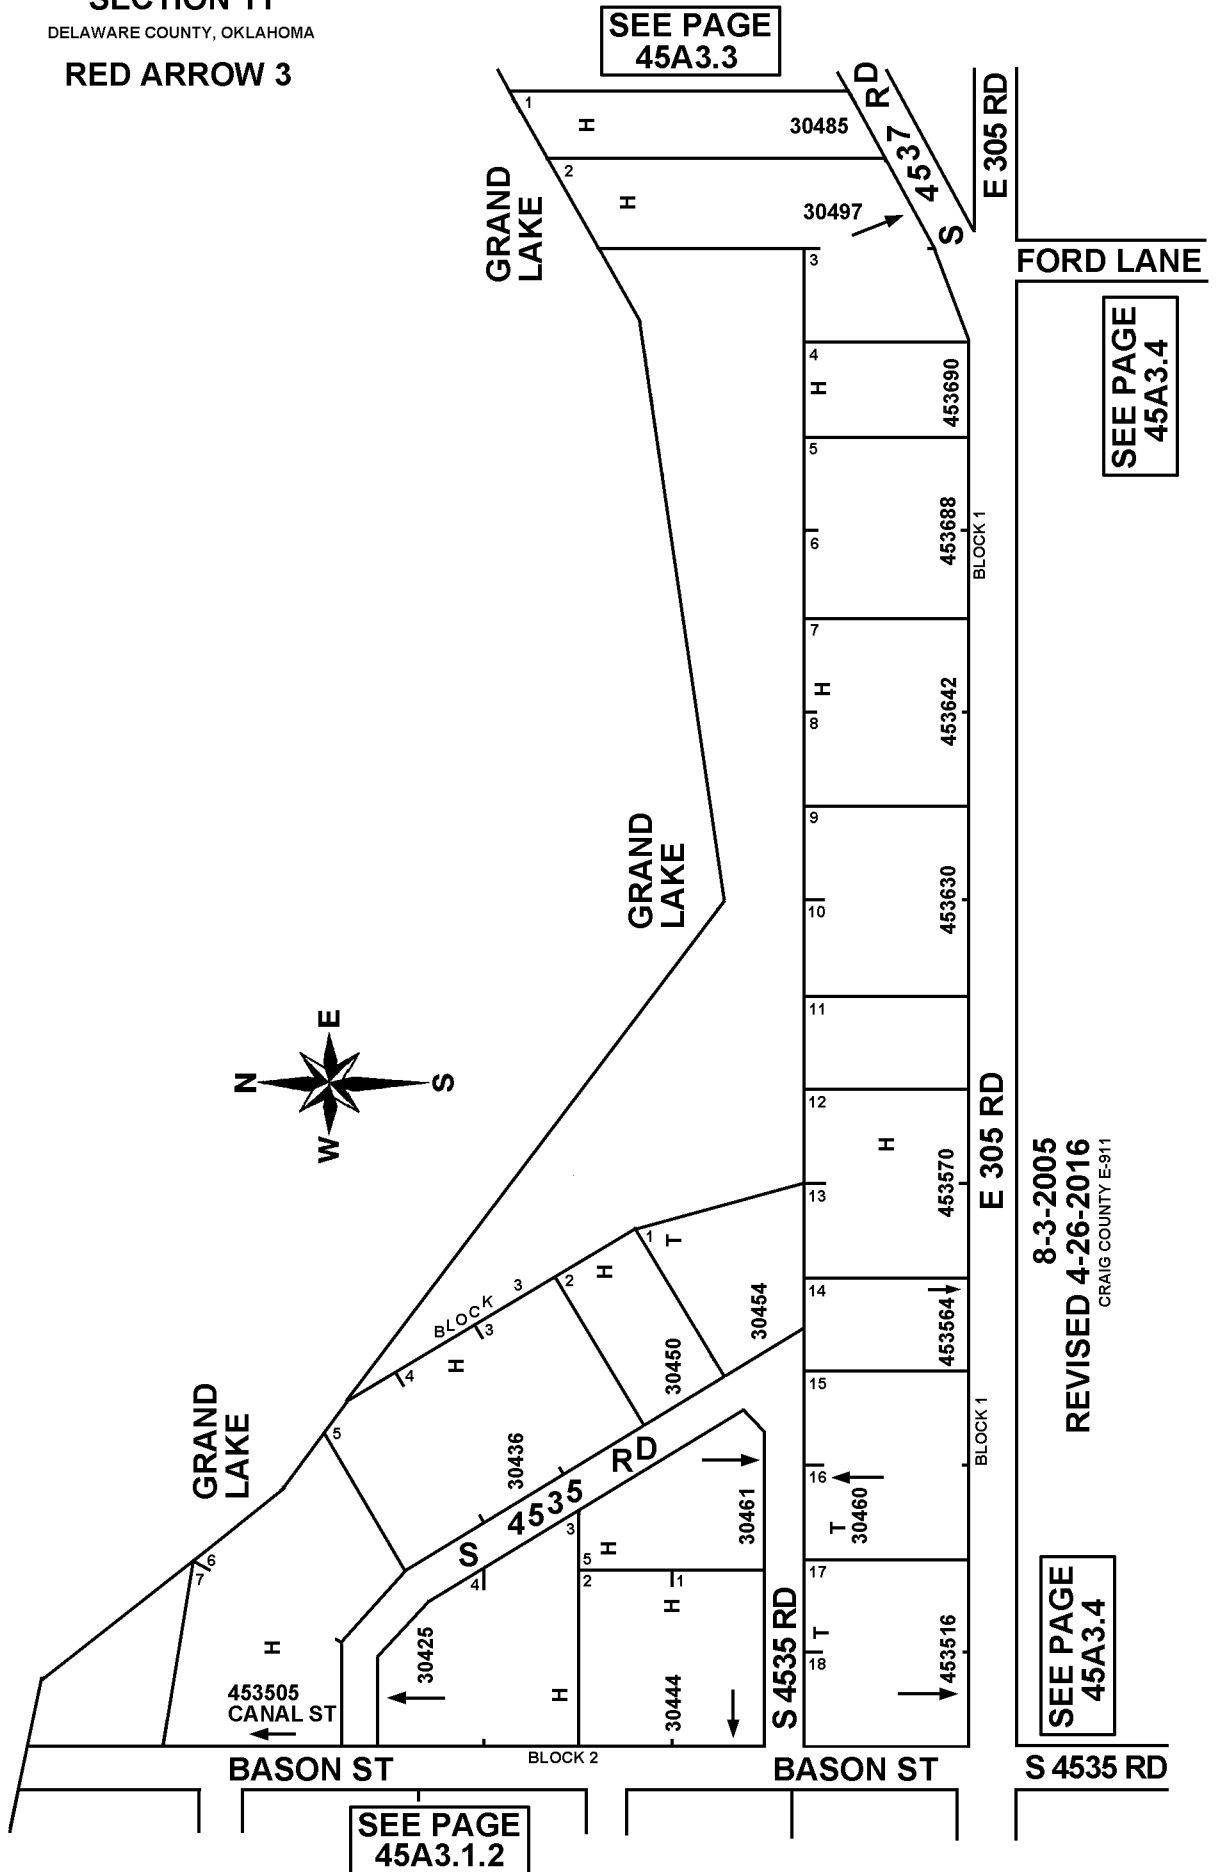

T24N - R22E

SECTION 11

DELAWARE COUNTY, OKLAHOMA

RED ARROW 3

45A3.1.3

SEE PAGE
45A3.3

SEE PAGE
45A3.4

8-3-2005
REVISED 4-26-2016
CRAIG COUNTY E-911