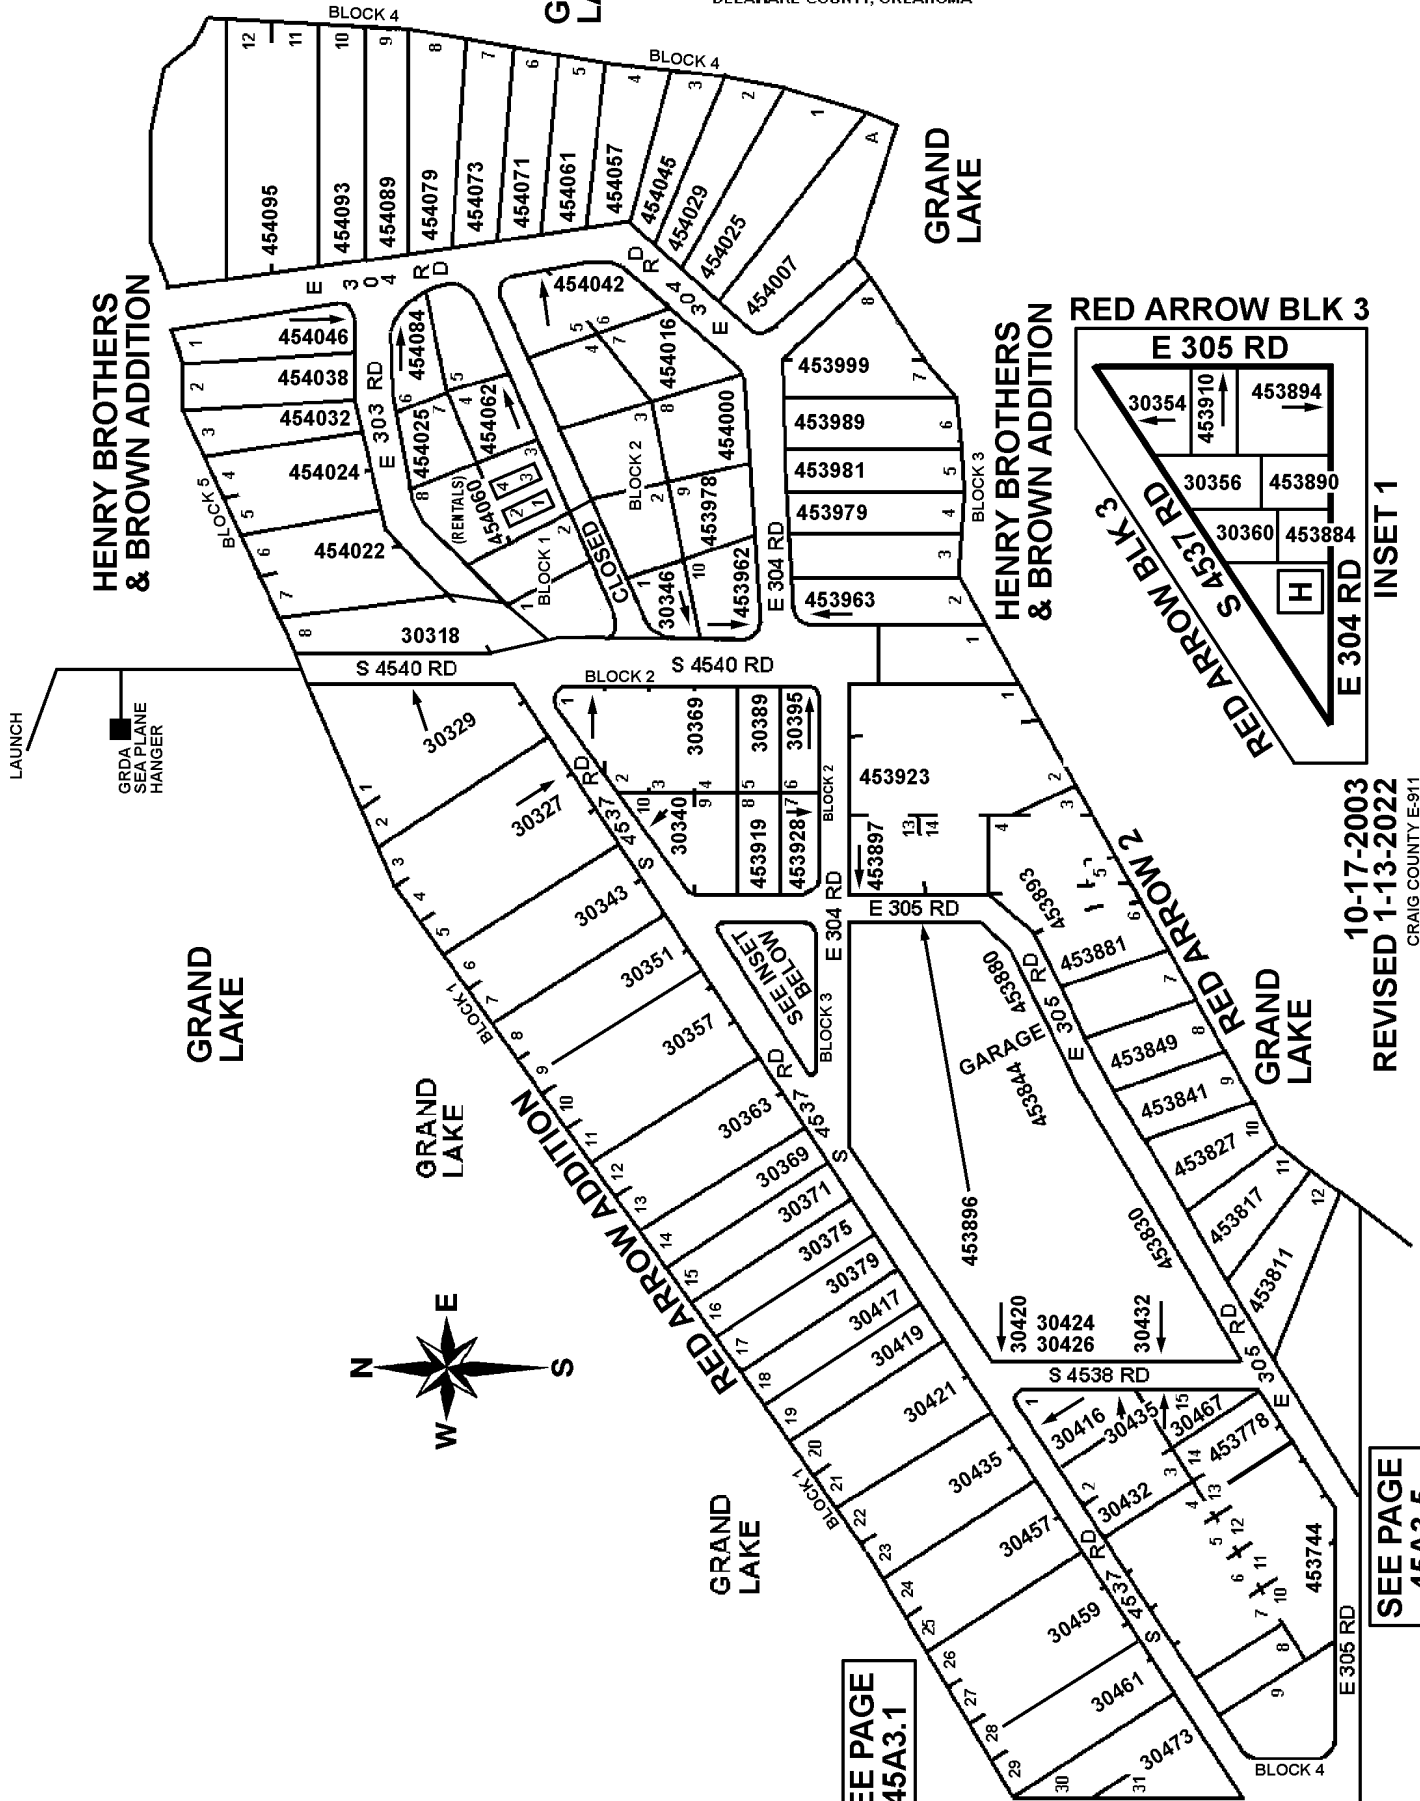

GRAND LAKE

GRAND LAKE

HENRY BROTHERS & BROWN ADDITION

HENRY BROTHERS & BROWN ADDITION

RED ARROW BLK 3

10-17-2003
REVISED 1-13-2022
CRAIG COUNTY E-911

SEE PAGE
45A3.1

SEE PAGE
45A3.5