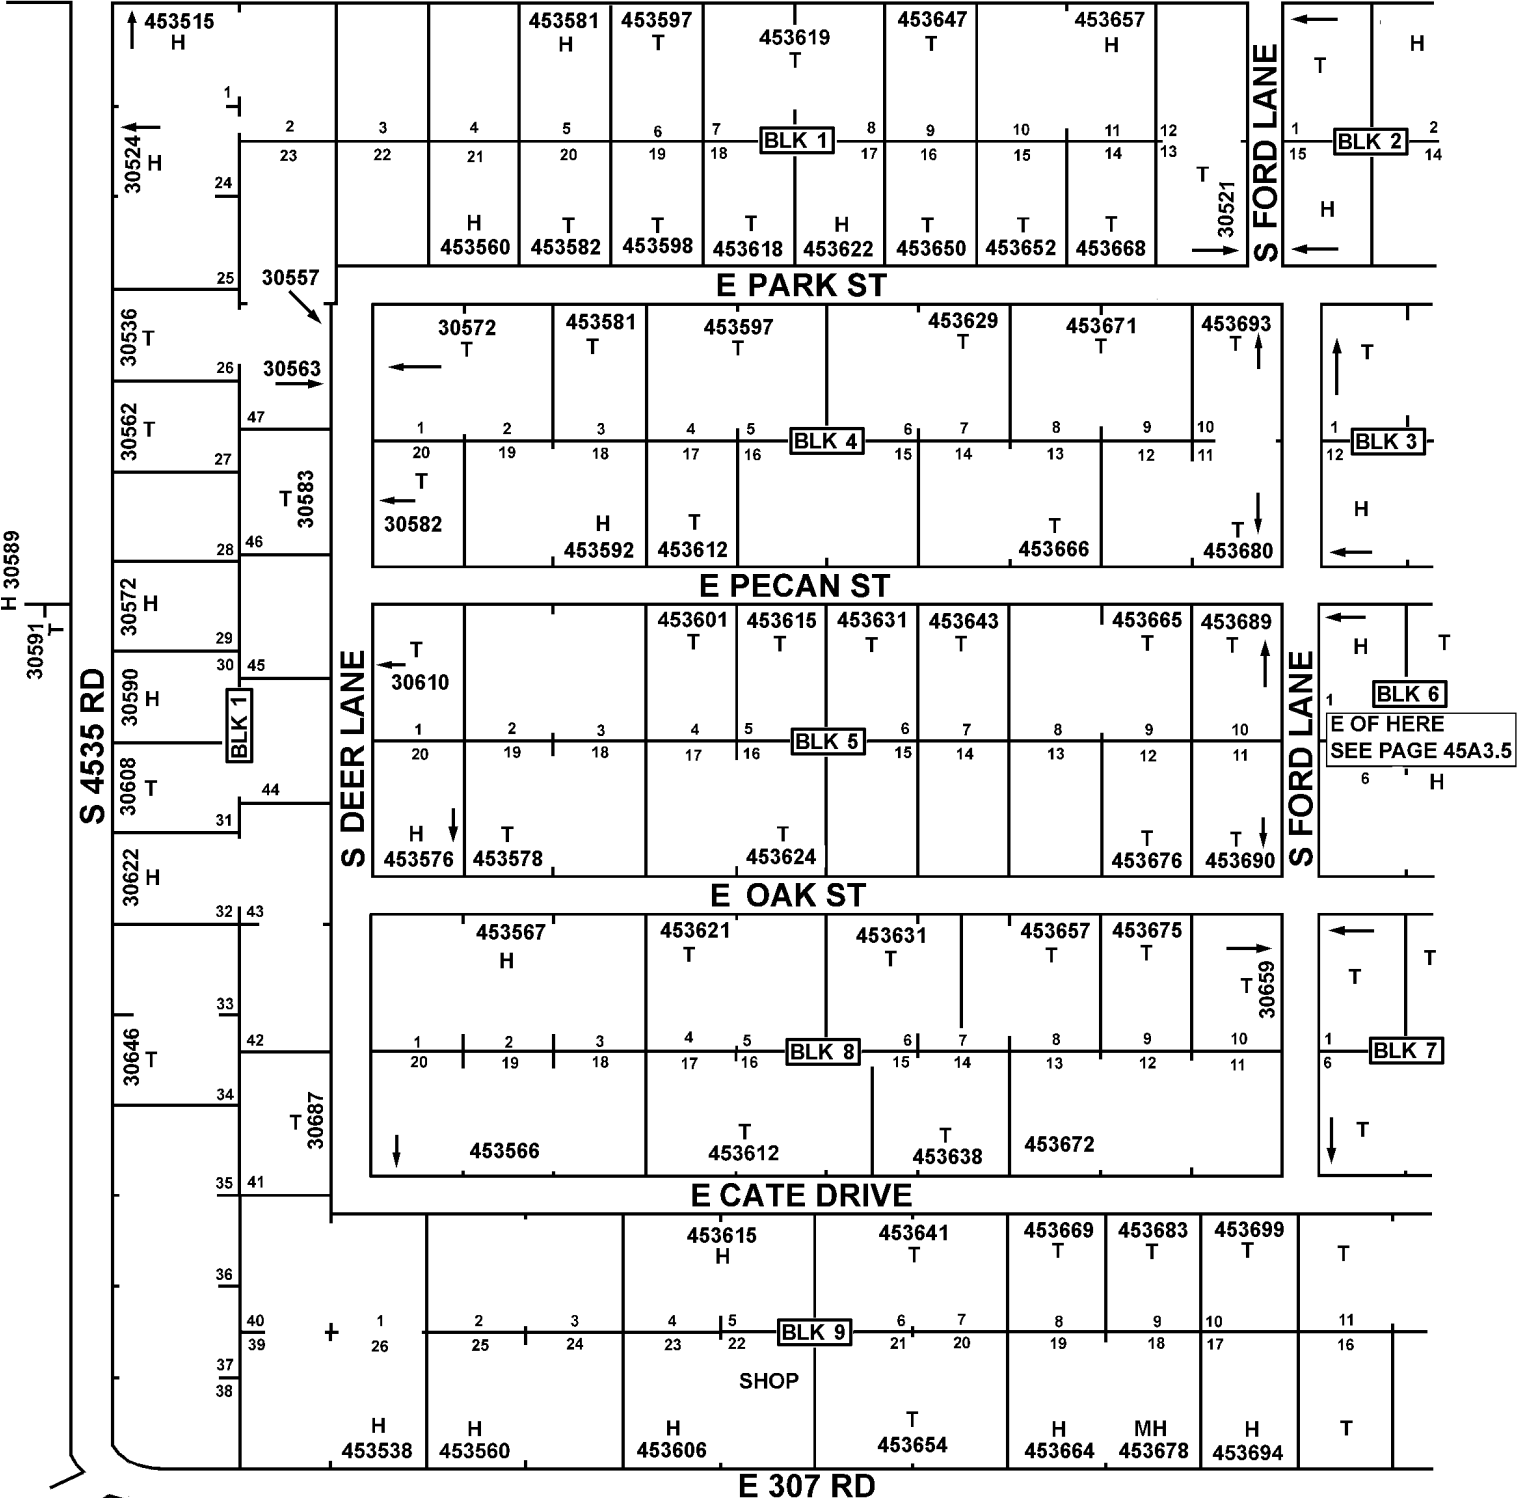

T24N - R22E

45A3.4

SECTION 11

DELAWARE COUNTY, OKLAHOMA

CRACE SHORES

3-16-2003
REVISED 4-19-2021

CRAIG COUNTY E-911

SEE PAGE
45A3.3

NORTH OF HERE
SEE PAGE 45A3.1.3

BASON ST

T T H H H H H

E 305 RD

GRAND RIO DR.

MH = MOTOR HOME
T = TRAILER HOUSE
H = HOUSE

SOUTH OF HERE
SEE PAGE 45A5

SEE PAGE
45A2