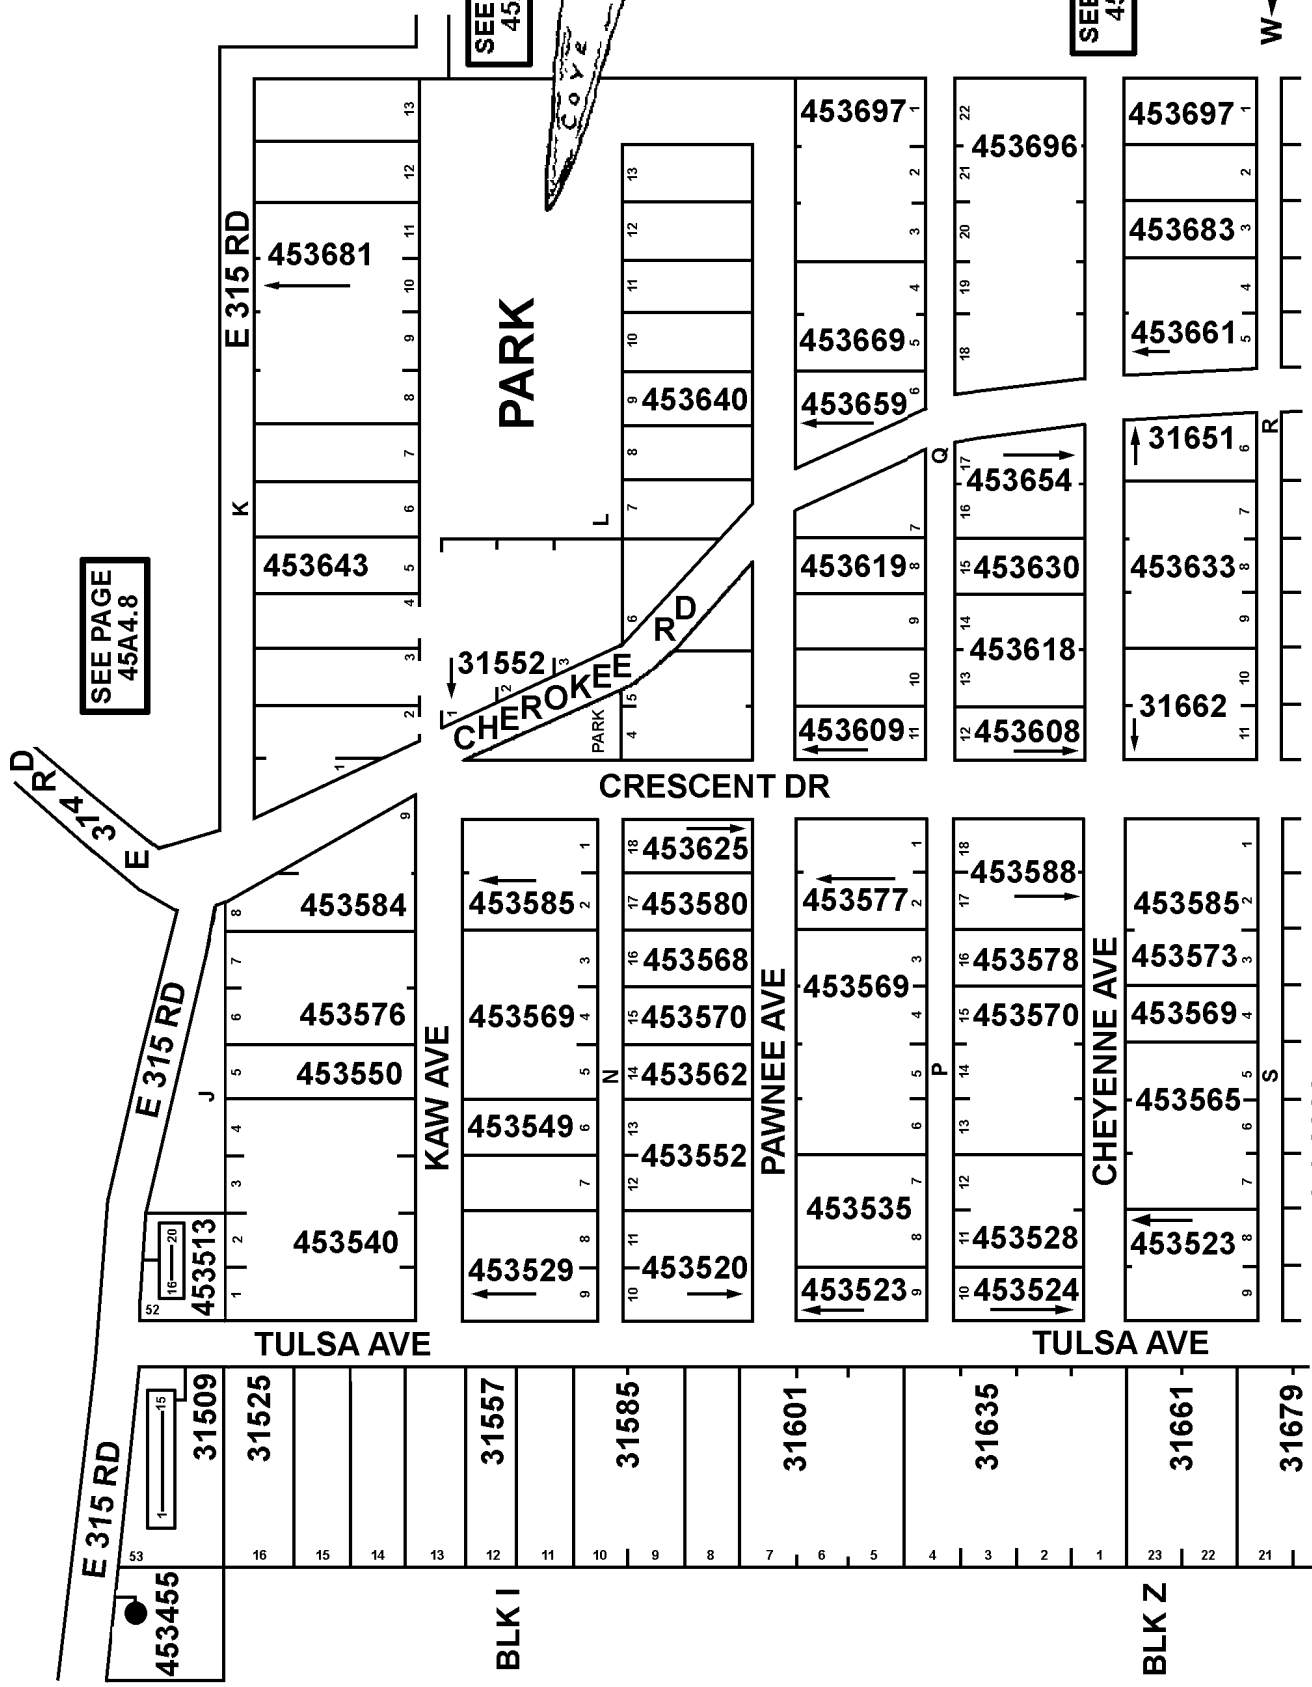

T24N - R22E
SECTION 14
DELAWARE COUNTY, OKLAHOMA

45A4.1

SEE PAGE 45A4.8

SEE PAGE 45A4.2

SEE PAGE 45A4.8

SEE PAGE 45A4.3

1-1-2003
REVISED 1-4-2022
CRAIG COUNTY-911