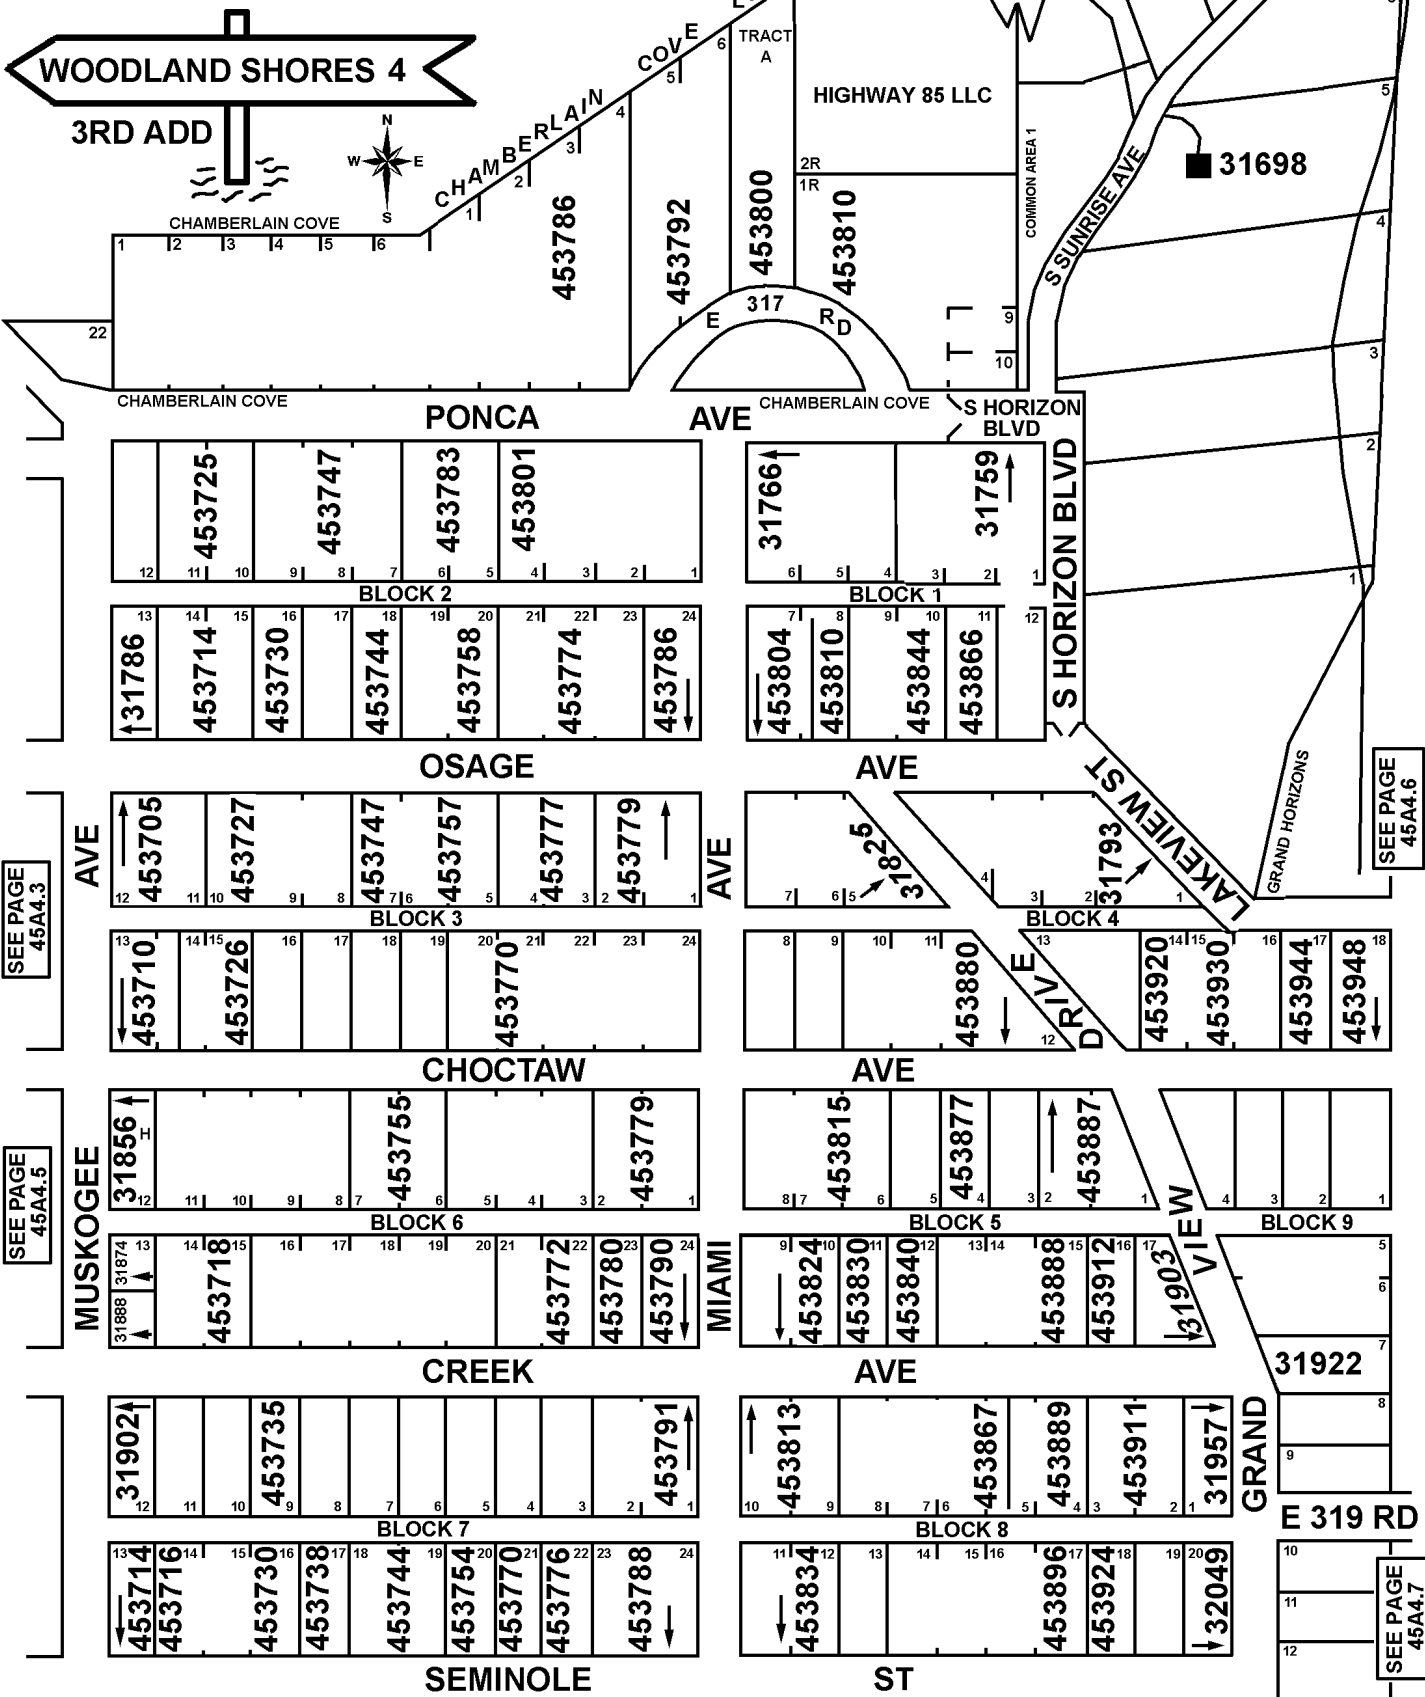

T24N - R22E

SECTION 14

DELAWARE COUNTY, OKLAHOMA

CHAMBERLAIN COVE  
GRAND HORIZONS

SEE PAGE 45A4.3

SEE PAGE 45A4.5

SEE PAGE 45A4.6

SEE PAGE 45A4.7