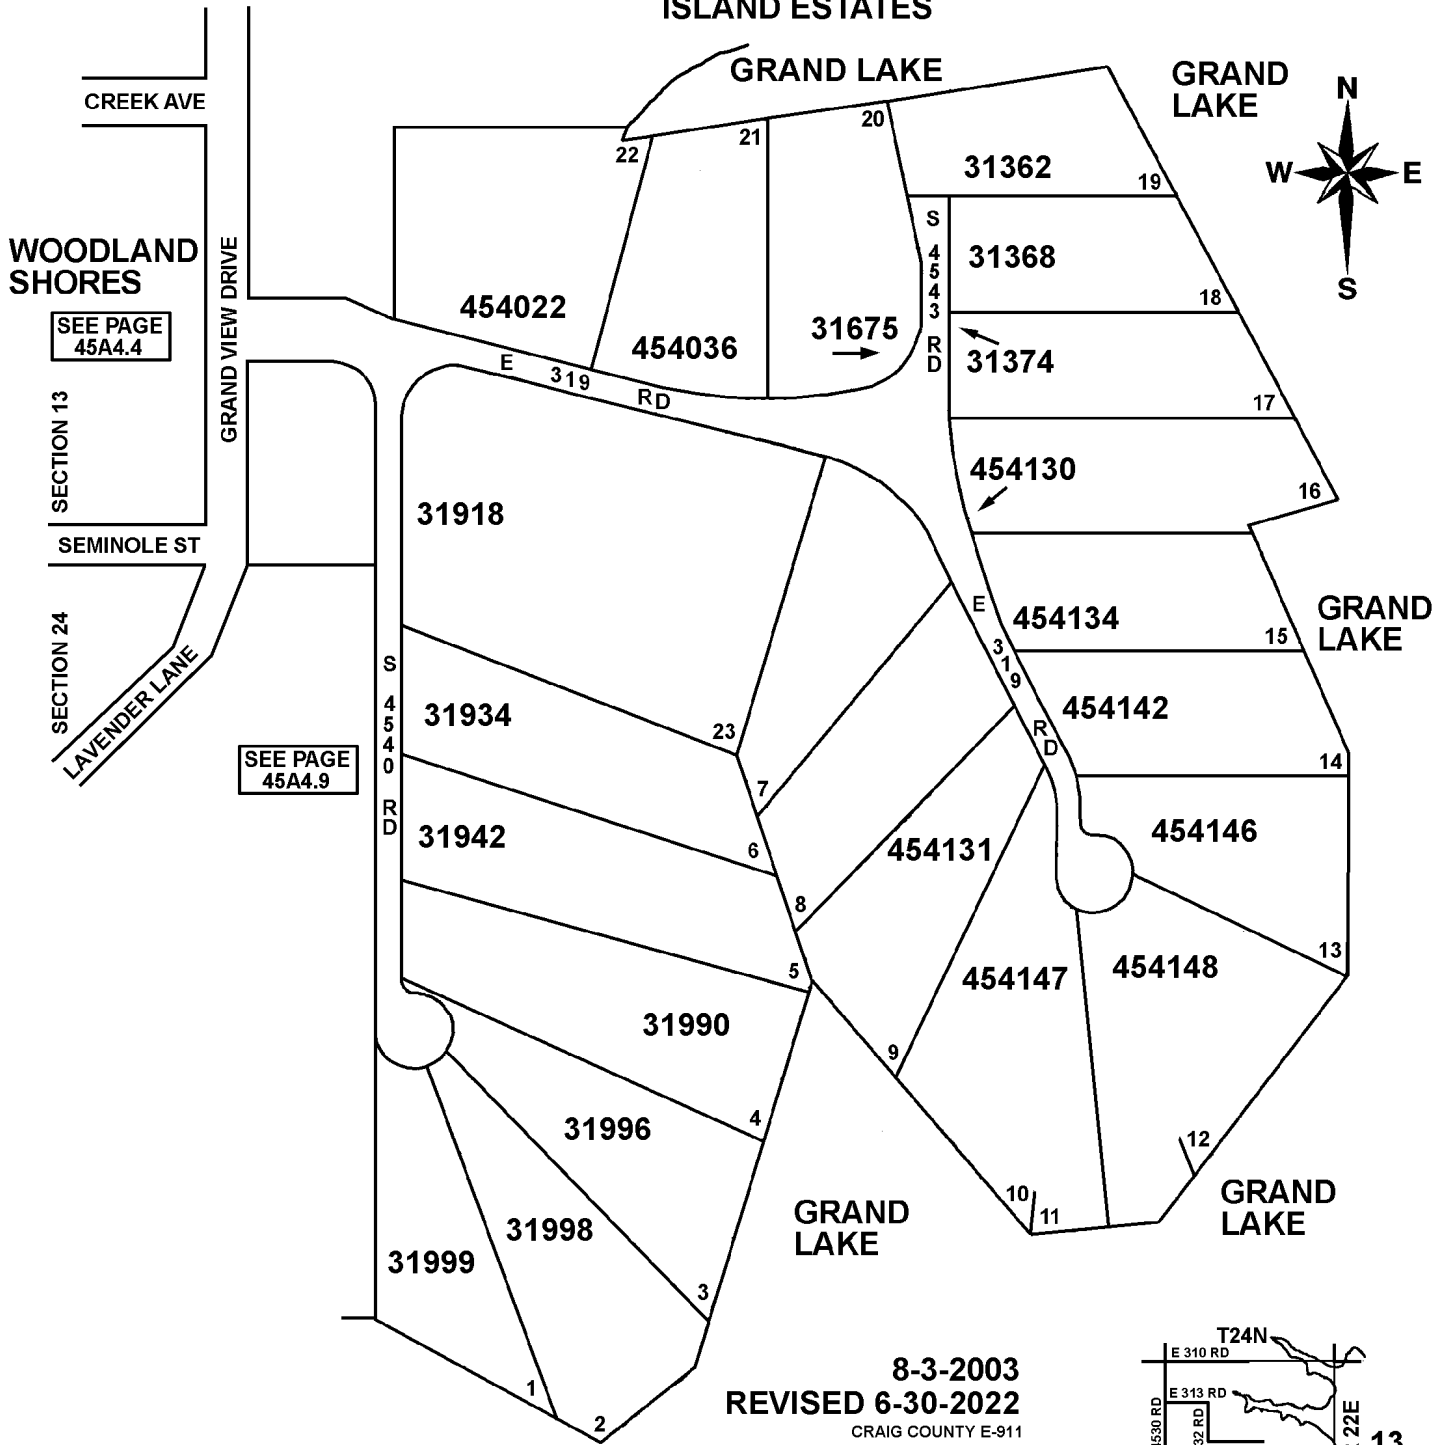

T24N - R22E
SECTION 13 & 24
DELAWARE COUNTY, OKLAHOMA

45A4.7

TWO TREE ISLAND ESTATES

8-3-2003
REVISED 6-30-2022
CRAIG COUNTY E-911