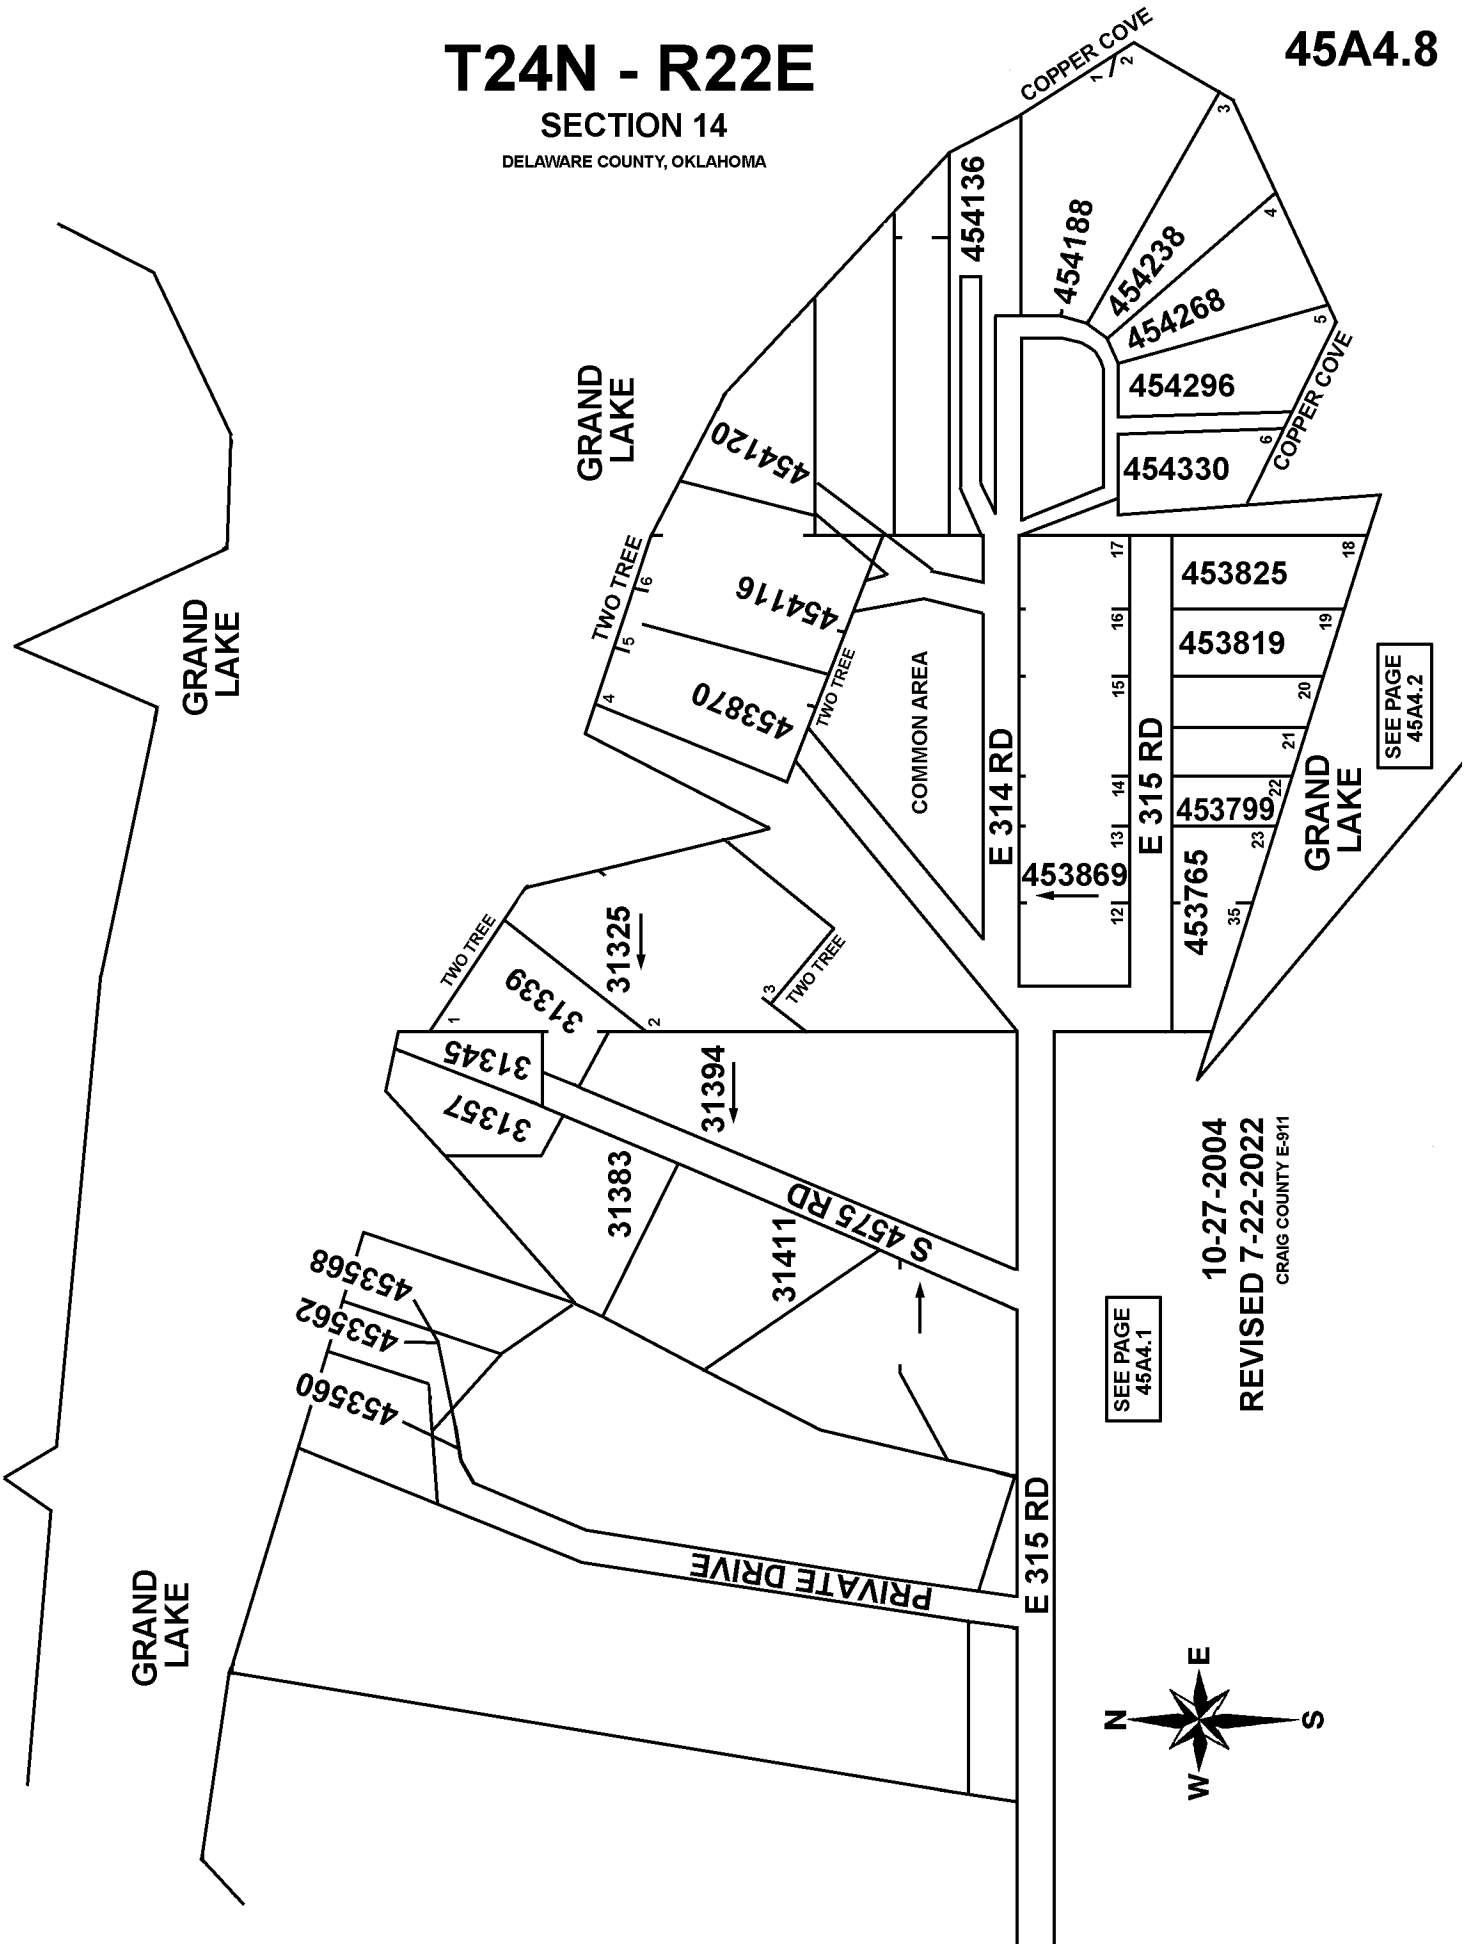

T24N - R22E

45A4.8

SECTION 14

DELAWARE COUNTY, OKLAHOMA

SEE PAGE
45A4.2

SEE PAGE
45A4.1

10-27-2004
REVISED 7-22-2022
CRAIG COUNTY E-911