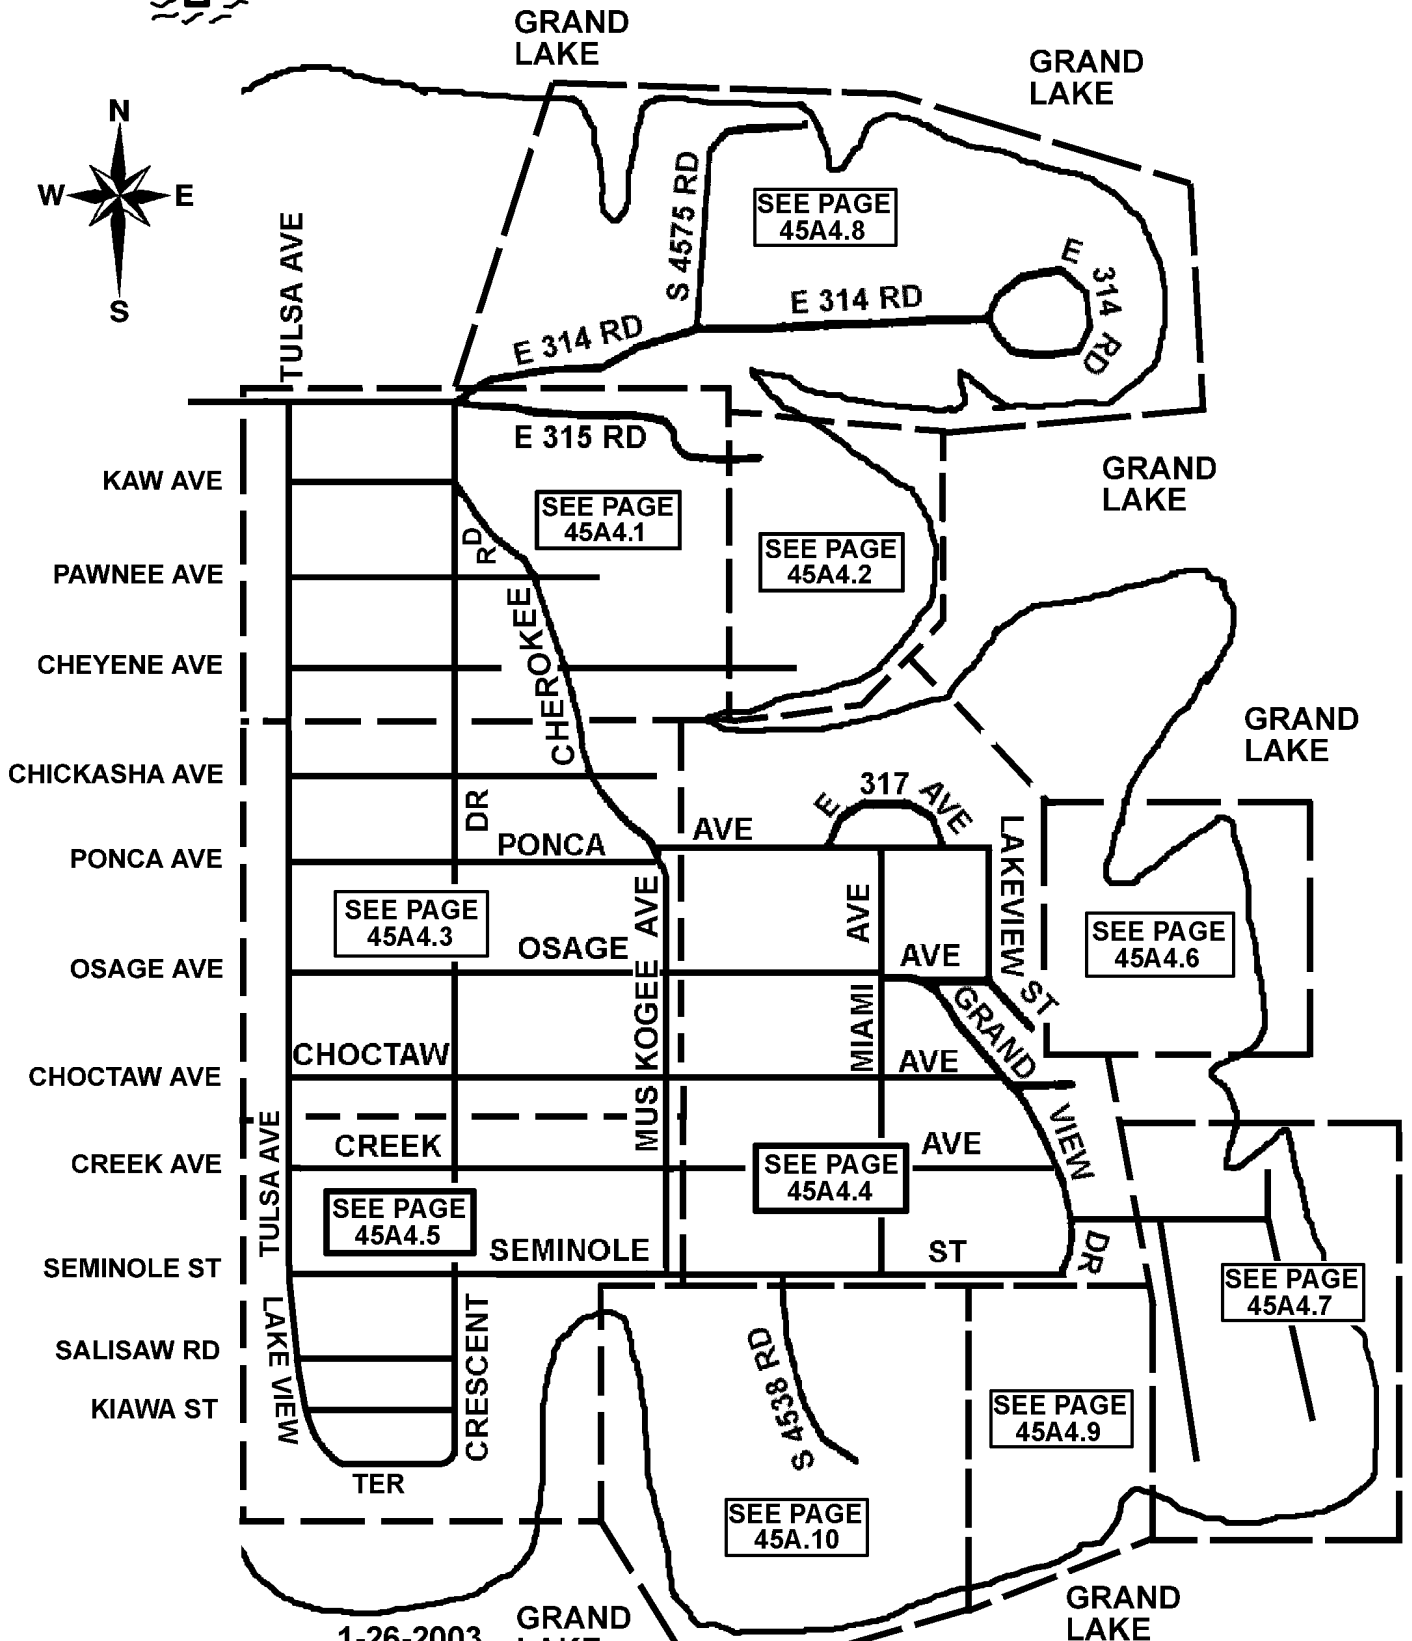

T24N - R22E

SECTION 14

DELAWARE COUNTY, OKLAHOMA

45A4

1-26-2003
REVISED 5-25-2010

CRAIG COUNTY E-911