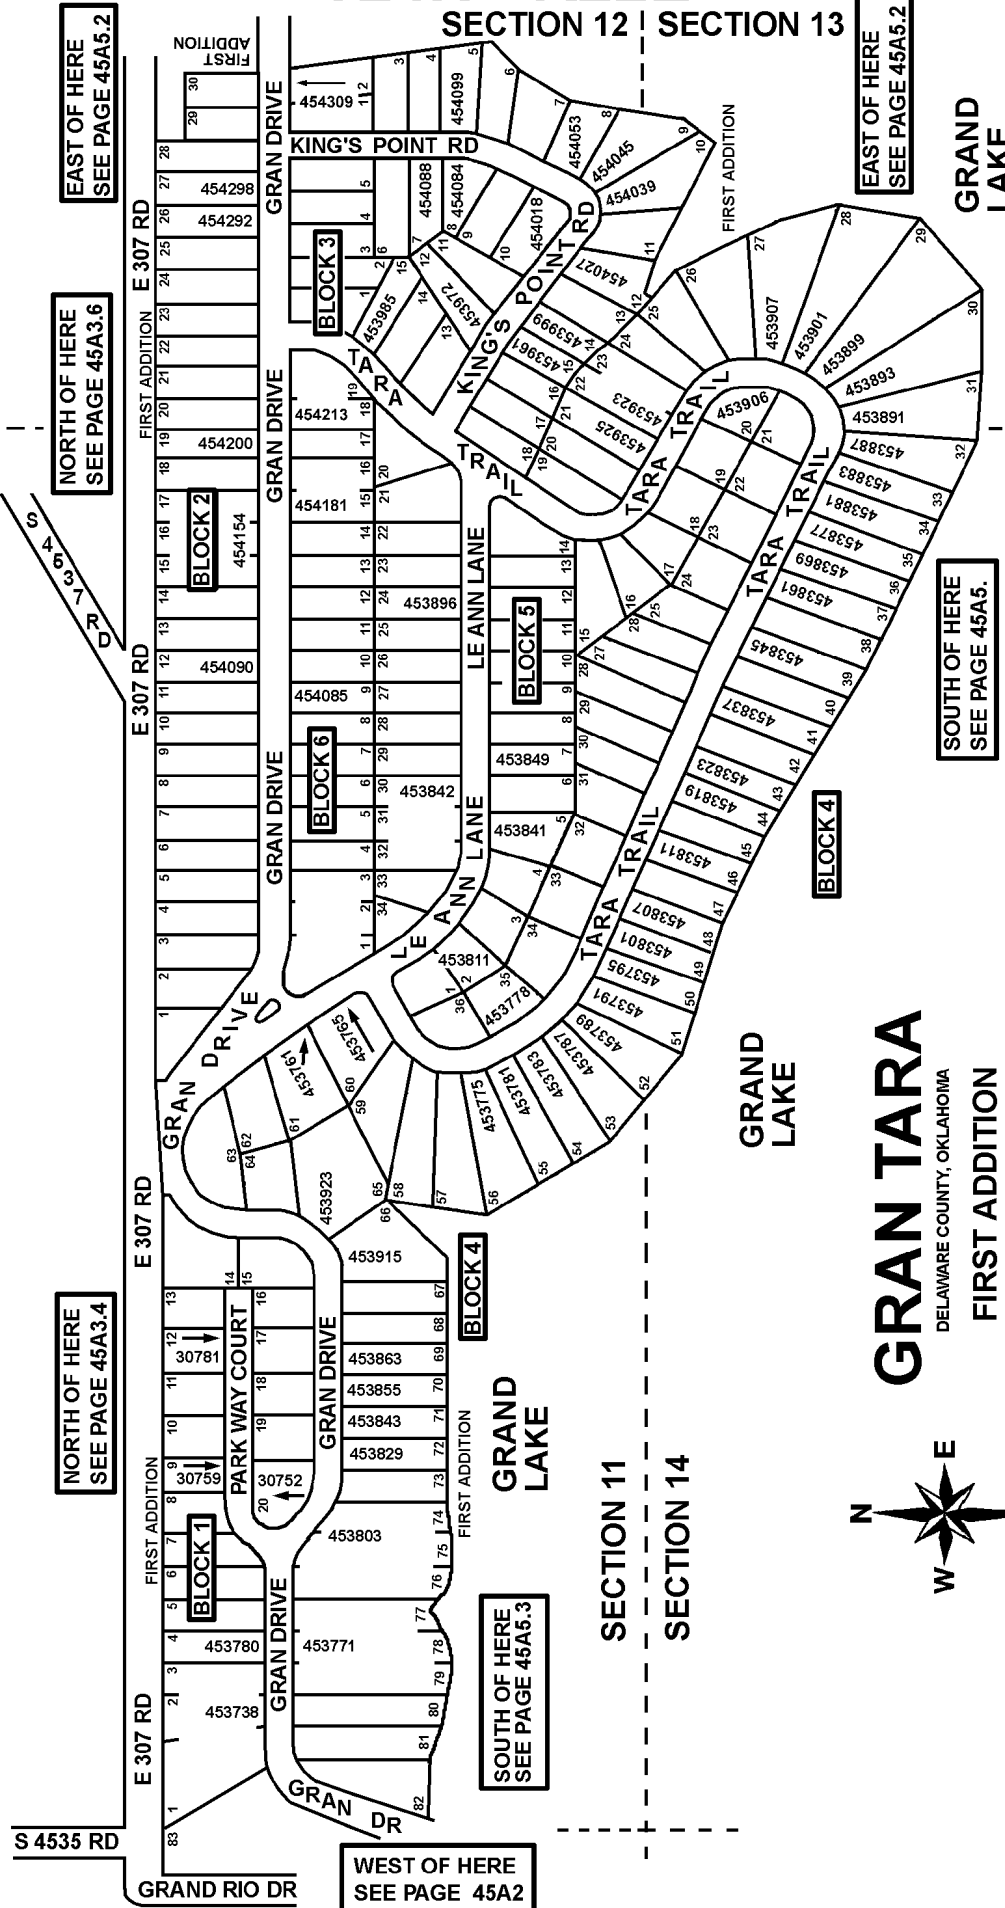

T24N - R22E

45A5.1

SECTION 11 | SECTION 12

SECTION 12 | SECTION 13

SECTION 13 | SECTION 14

NORTH OF HERE
SEE PAGE 45A3.4

NORTH OF HERE
SEE PAGE 45A3.6

EAST OF HERE
SEE PAGE 45A5.2

EAST OF HERE
SEE PAGE 45A5.2

SOUTH OF HERE
SEE PAGE 45A5.

WEST OF HERE
SEE PAGE 45A2

GRAN TARA
 DELAWARE COUNTY, OKLAHOMA
 FIRST ADDITION

8-8-2003
 REVISED 8-11-2022
 CRAIG COUNTY E-911