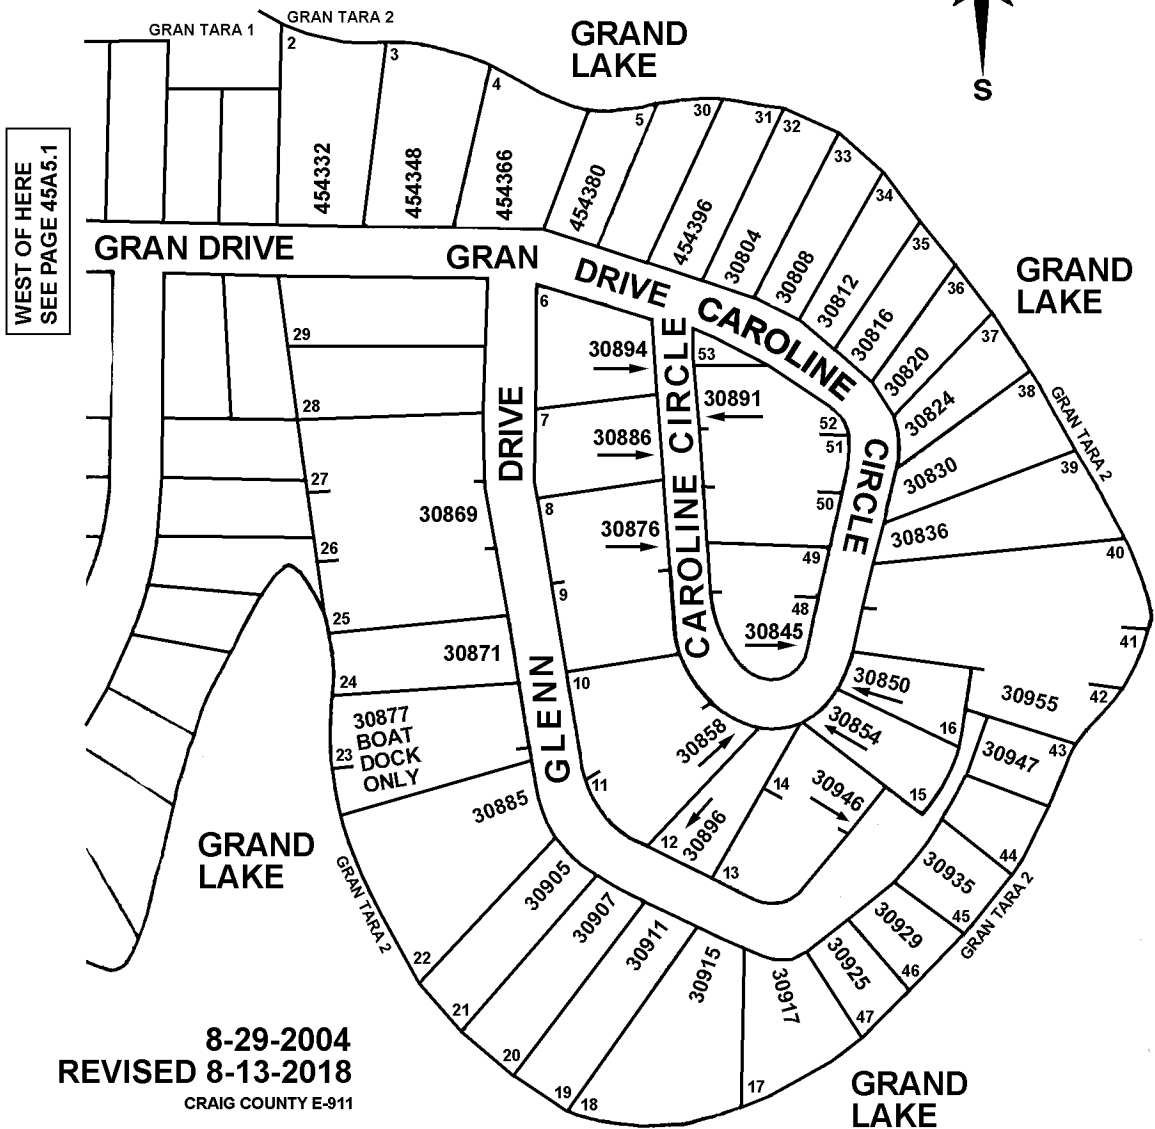

# T24N - R22E

# 45A5.2

## SECTION 12

DELAWARE COUNTY, OKLAHOMA

## GRAN TARA 2

WEST OF HERE  
SEE PAGE 45A5.1

8-29-2004  
REVISED 8-13-2018  
CRAIG COUNTY E-911

McLAUGHLIN COVE  
(SOUTH COVE)