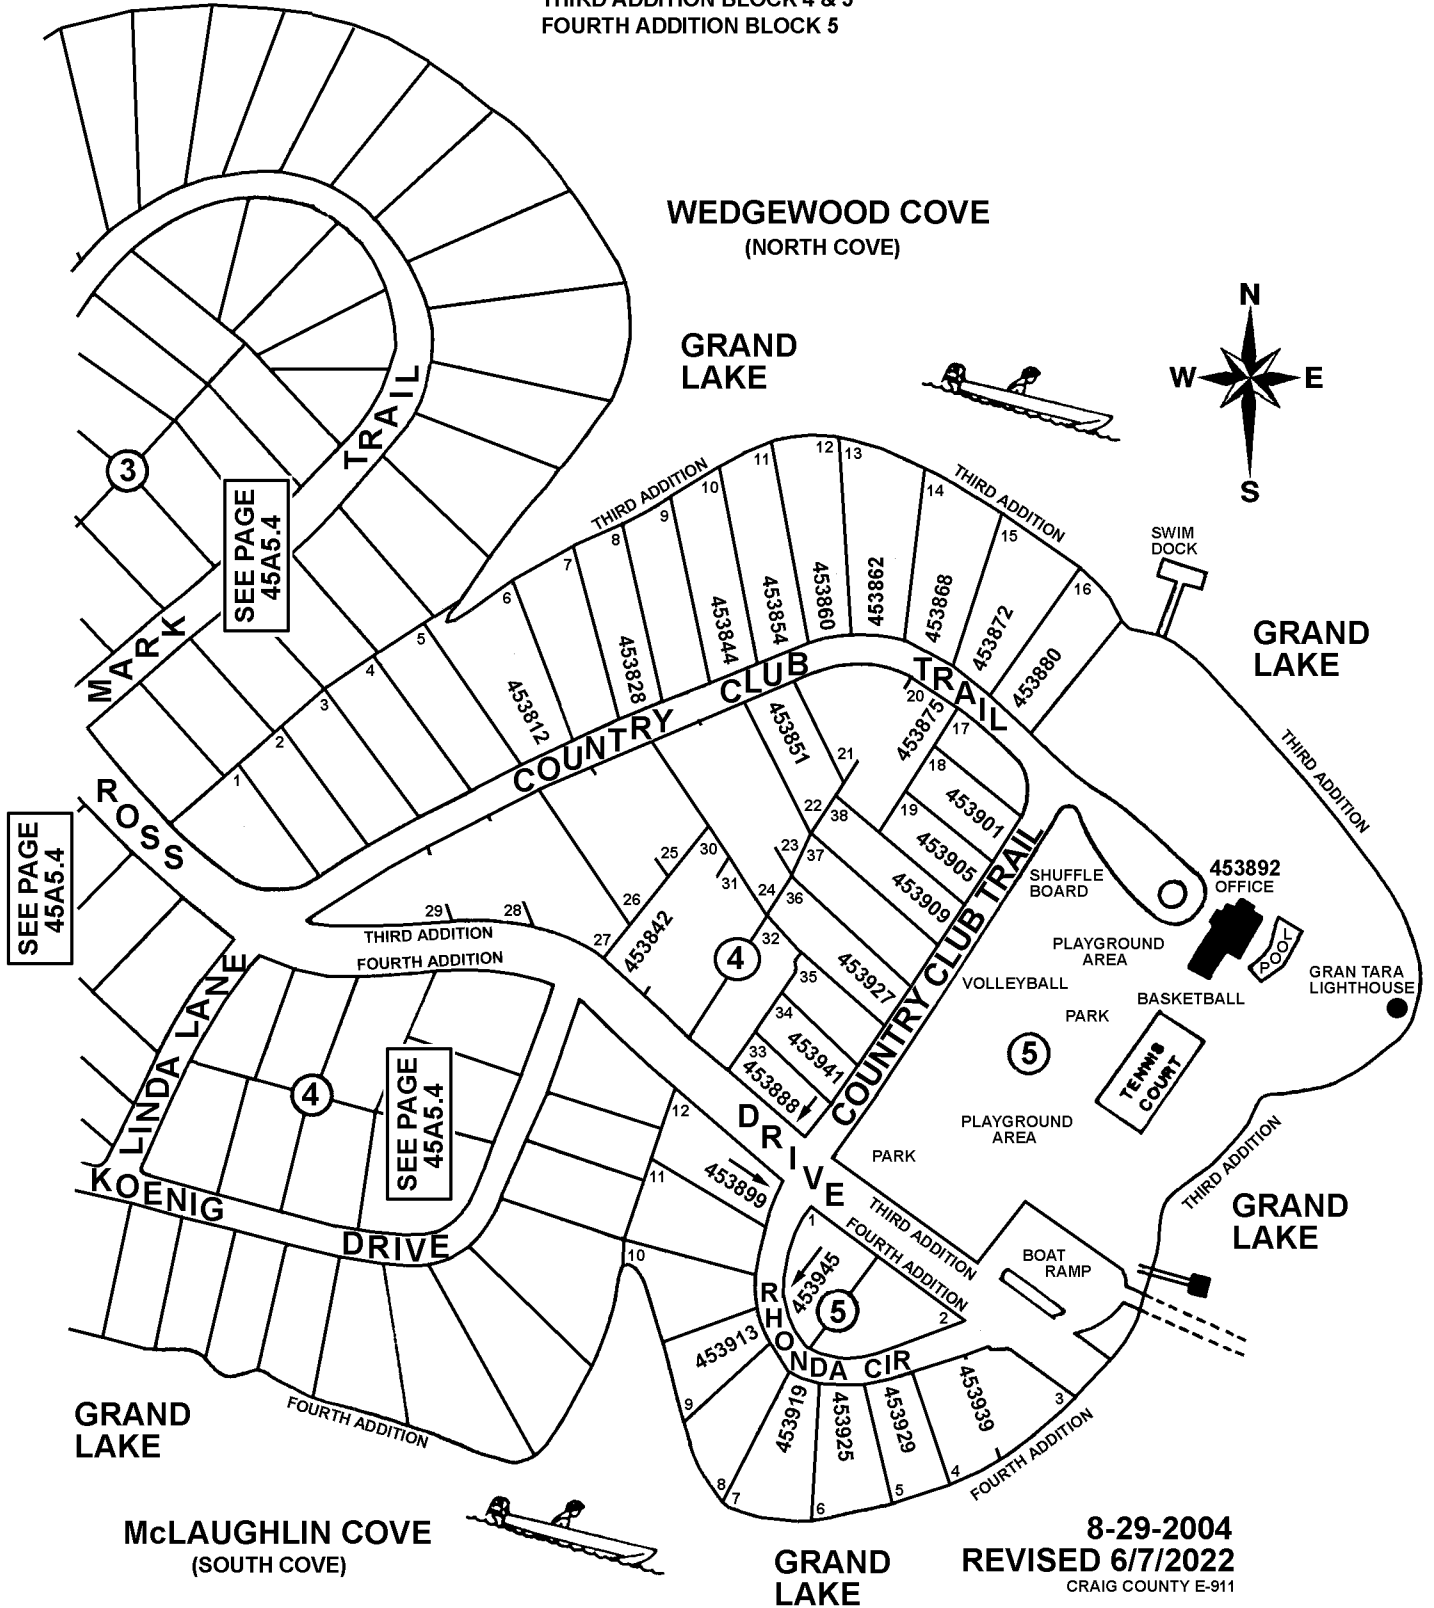

T24N - R22E

SECTION 14

DELAWARE COUNTY, OKLAHOMA

45A5.5

GRAN TARA
COUNTRY CLUB SHORES
THIRD ADDITION BLOCK 4 & 5
FOURTH ADDITION BLOCK 5

8-29-2004
REVISED 6/7/2022
CRAIG COUNTY E-911