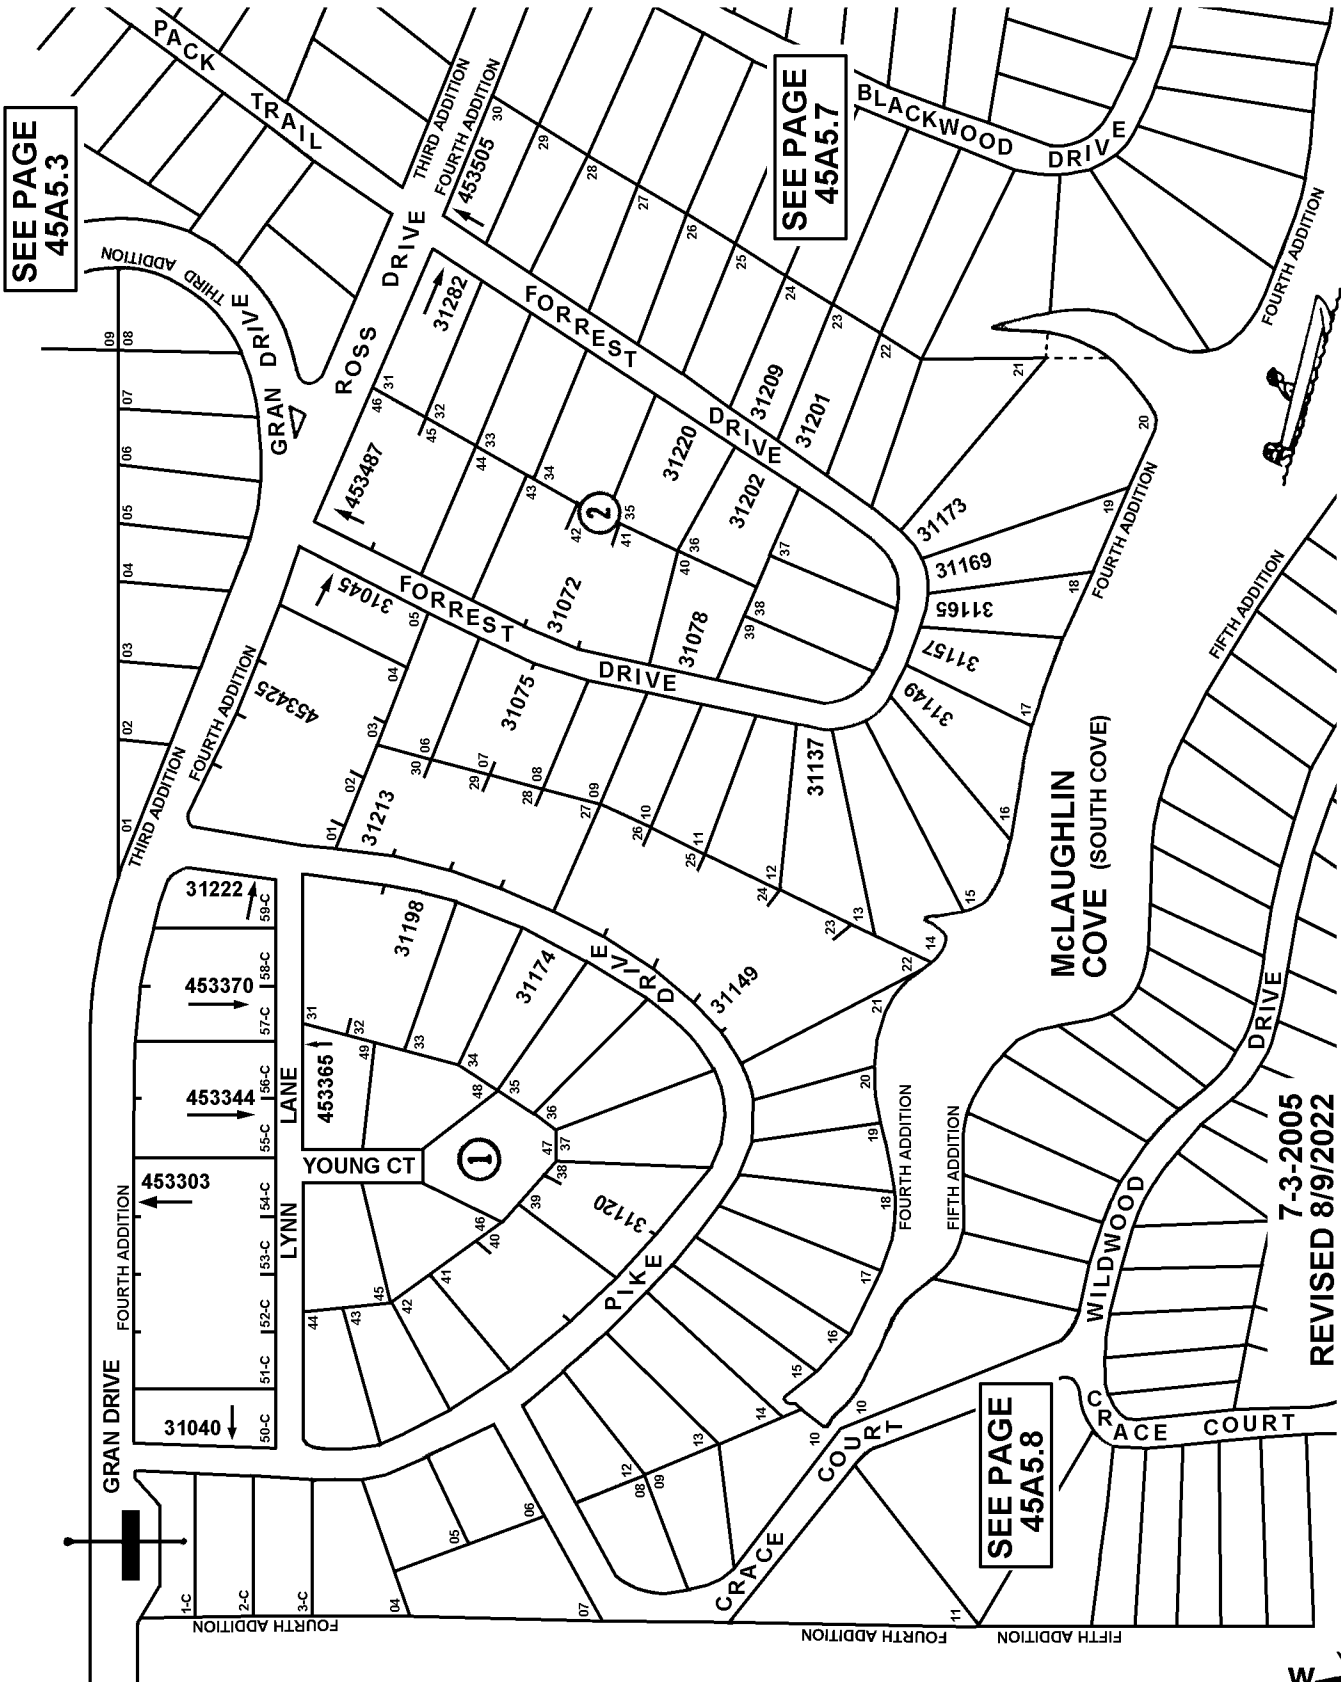

T24N - R22E

SECTION 14

DELAWARE COUNTY, OKLAHOMA

GRAN TARA COUNTRY CLUB SHORES FOURTH ADDITION BLOCKS 1 & 2

45A5.6

SEE PAGE
45A5.3

SEE PAGE
45A5.7

SEE PAGE
45A5.8

7-3-2005
REVISED 8/9/2022
CRAIG COUNTY E-911

7-3-2005
REVISED 8-9-2022
CRAIG COUNTY E-911