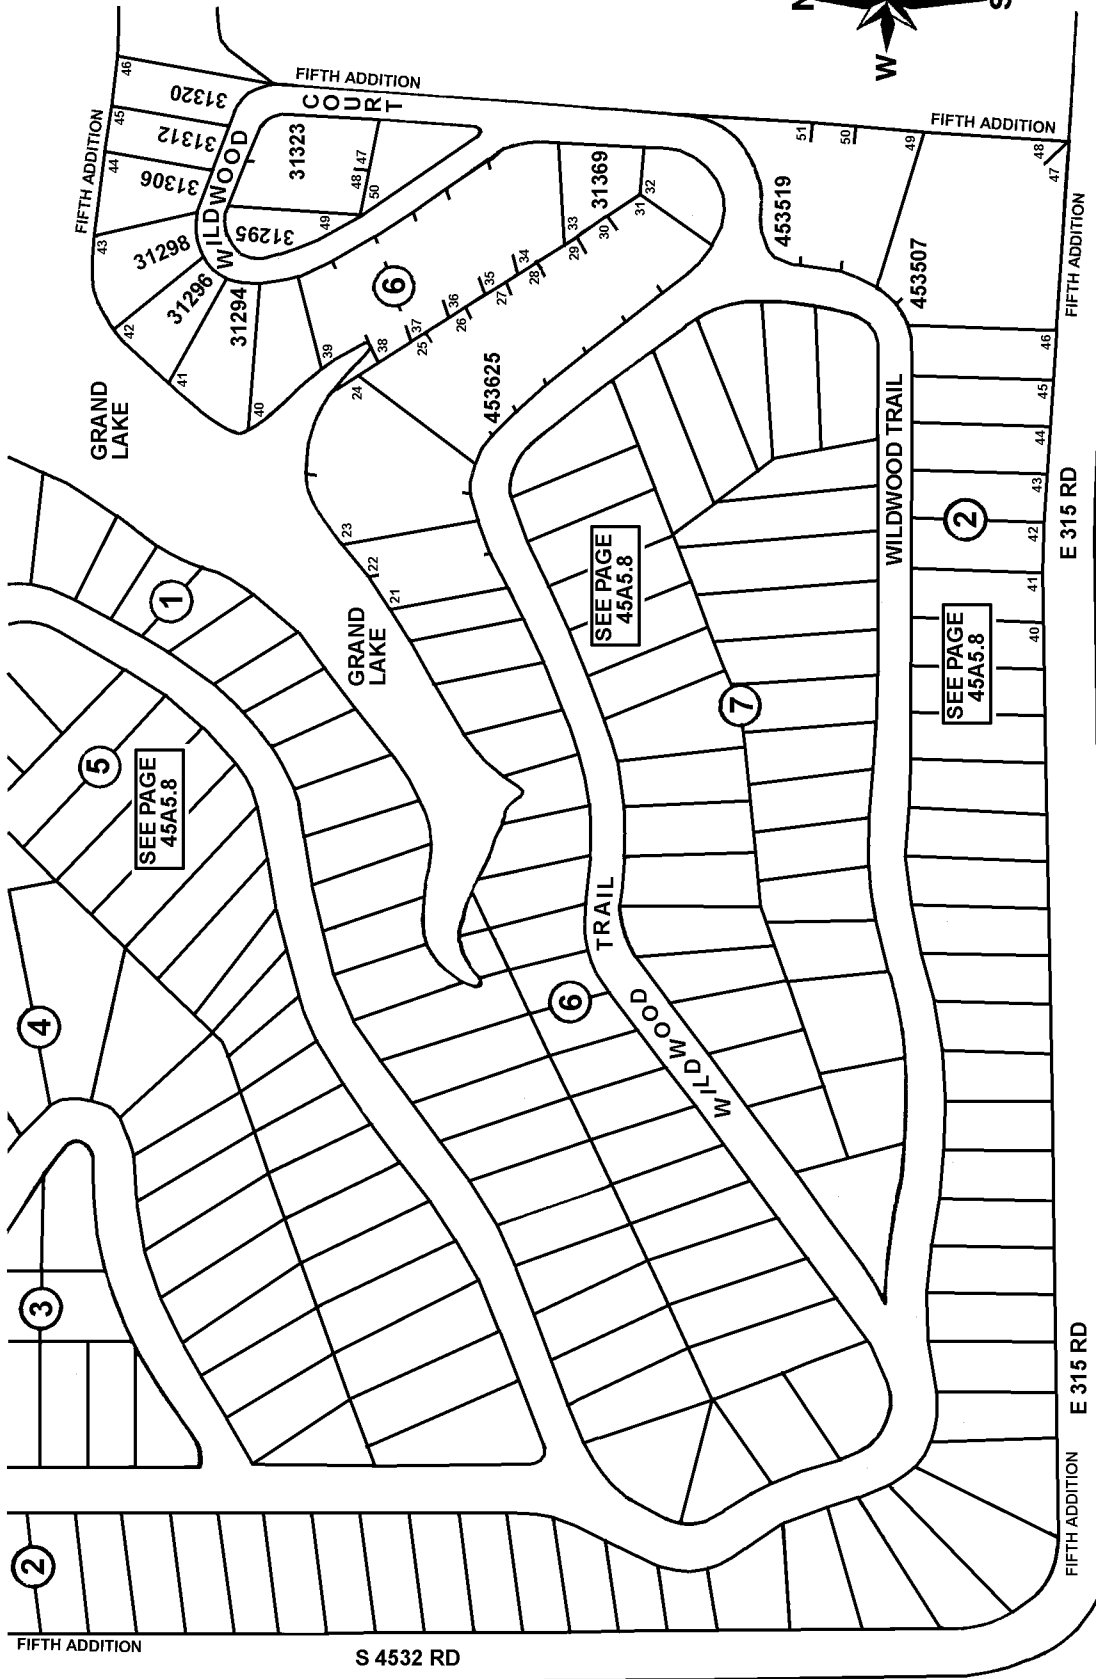

T24N - R22E

SECTION 14

DELAWARE COUNTY, OKLAHOMA

45A5.9

GRAN TARA  
WILDWOOD SHORES  
FIFTH ADDITION

4-23-2006  
REVISED 10-10-2019

CRAIG COUNTY E-911